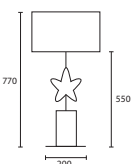

C STARFISH PLINTH with 16" Sloped
Oval Champagne ripple Fuschia satin
lining
M/STAR/PLN
16SOV/RIPCHP/SATFUL