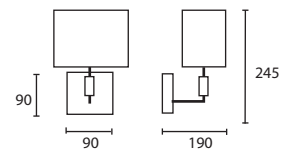

BATHROOM

177

B EMILE CHROME with 8" Rectangle
Mink silk Silver pvc lining

MB/EMILE/C 08SR/SM/SL

C LAURANT CHROME with 12"
Rectangle Ivory silk Silver pvc lining

MB/LAUR/C 12SR/D/SIV/SL