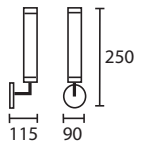

**B JOSETTE CHROME AND OPAL
GLASS**
MB/JOSET/C