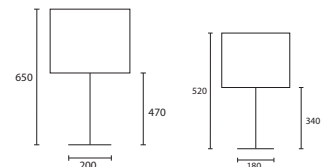

Opposite page
DAKOTA MEDIUM CHROME with
10" Rectangle Fig silk Gold pvc
lining

M/DAK/M/C
10SR/SFIG/GL

DAKOTA LARGE CHROME with 14"
Rectangle Fig silk Gold pvc lining

M/DAK/L/C
14SR/SFIG/GL

This page
A MADISON TABLE CHROME with
15" Oval Gilt satin Silver pvc lining

M/MADN/T/C
15OV/H7/PSATGILT/SL

TABLE 111