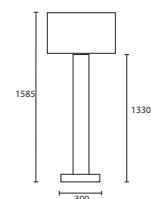

***E14 Lamp holder.**

All lamp holders are E27 unless otherwise stated.

ENQUIRIES:

Tel: +44 (0) 1732 350450

Email: sales@heathfield.co.uk

BOUTIQUE

A HECTOR with 14" Rectangle
Ivory silk Gold pvc lining
M/HECT/T 14SR/SIV/GL