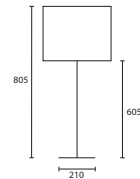

TABLE

NOTES

All lampshades are lined in white pvc unless otherwise stated.

All our lamps will accept either Compact Fluorescent (CFL) or energy saving Halogen light bulbs, see page 222.

All lamp holders are E27 unless otherwise stated.

ENQUIRIES:
Tel: +44 (0) 1732 350450
Email: sales@heathfield.co.uk