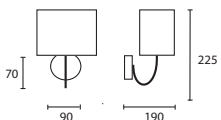

D CAMILLE CHROME with 8" Crescent Antique Gold silk Silver pvc lining
MB/CAML/C
08CRES/SAG/SL

C

D

All Wall Lights shown on this page have E14 lamp holders.

ENQUIRIES:

Tel: +44 (0) 1732 350450

Email: sales@heathfield.co.uk