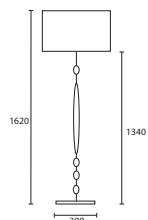

B CUBA FLOOR with 18" Thin
Drum Oyster linen

W/CUB/091 18THD/LOY