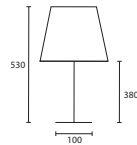

W/BEL/028WNG
16SOV/SATTOY/CL

C

D

B BELLO TEAR WENGE with 14"
Sloped Oval Oyster satin Champagne
pvc lining

W/BEL/031WNG
14SOV/SATTOY/CL

C BROKU LARGE WENGE with 18"
Thin Drum Ivory silk Gold pvc lining

W/BRO/093
18THD/SIV/GL