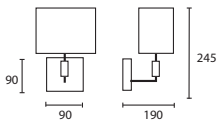

D CAMILLE CHROME with 8" Crescent Antique Gold silk Silver pvc lining
MB/CAML/C
08CRES/SAG/SL

C

D

All Wall Lights shown on this page have E14 lamp holders.

ENQUIRIES:

Tel: +44 (0) 1732 350450

Email: sales@heathfield.co.uk