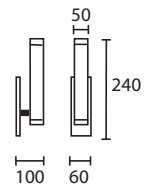

C HENRI CHROME AND OPAL GLASS
MB/HENR/C

NOTES

All lampshades are lined in white pvc unless otherwise stated.

All our lamps will accept either Compact Fluorescent (CFL) or energy saving Halogen light bulbs, see page 222.

All Wall lights on these pages have G9 lamp holders (A G9 halogen lamp is required).

ENQUIRIES:

Tel: +44 (0) 1732 350450

Email: sales@heathfield.co.uk