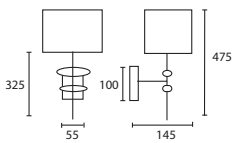

Opposite page
DALI BRONZE with 10" Crescent
Mocha satin Gold pvc lining
M/DAL/BNZ
10CRES/PSATMOCH/GL

This page
A DALI BRONZE with 9" Oval Ivory
silk Gold pvc lining
M/DAL/BNZ
09OVSM/H7/SIV/GL

B CHAGALL BRONZE with 10"
Crescent Pebble silk Gold pvc
lining
M/CHA/BNZ
10CRES/SPBL/GL

C DALI BRASS/BLACK with 9"
Oval Ivory silk Gold pvc lining
M/DAL/BRBLK
09OVSM/H7/SIV/GL

D CHAGALL BRASS/BLACK with
10" Thin Sloped Oval Ivory silk
Gold pvc lining
M/CHA/BRBLK
10TSOV/SIV/GL

C

All Wall Lights shown on this page
have E14 lamp holders.

ENQUIRIES:
Tel: +44 (0) 1732 350450
Email: sales@heathfield.co.uk