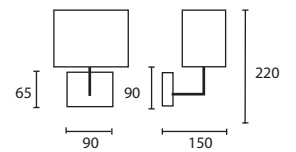

A

B

Opposite page
LAURANT CHROME with 12"
Rectangle Midnight satin Silver pvc
lining

MB/LAUR/C
12SR/D/PSATMIDNT/SL

This page
A ISAAC CHROME with 8" Half
Rectangle Indigo silk Silver pvc
lining

MB/ISAAC/C
08HR/SIDG/SL

C

BATHROOM

177

B EMILE CHROME with 8" Rectangle
Mink silk Silver pvc lining

MB/EMILE/C 08SR/SM/SL

C LAURANT CHROME with 12"
Rectangle Ivory silk Silver pvc lining

MB/LAUR/C 12SR/D/SIV/SL

**All bathroom lights with
lampshades are available
as IP44 or IP20 configurations.**

All Wall lights on these pages have
G9 lamp holders (A G9 halogen
lamp is required).

ENQUIRIES:

Tel: +44 (0) 1732 350450

Email: sales@heathfield.co.uk