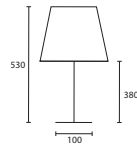

D

B BELLO TEAR WENGE with 14"
Sloped Oval Oyster satin Champagne
pvc lining

W/BEL/031WNG
14SOV/SATTOY/CL