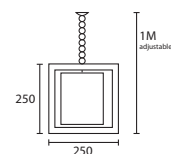

C DERWENT ANTIQUE BRASS
CUBE SMALL with 8" Drum Oyster
linen

M/DER/S/AB 08MD/H7.5/LOY