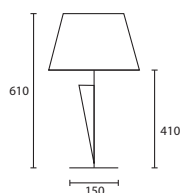

Opposite page
STOCKHOLM with 14" Thin Drum
Fig silk Gold pvc lining
M/STKH/T/C
14THD/SFIG/GL

This page
A IVOR NICKEL with 16" Coolie
Mocha satin Silver pvc lining
M/IVR/NKL
16C/PSATMOCH/SL

A

B GENEVA with 12" Rectangle
Pewter silk Gold pvc lining
M/GENV/T 12SR/SPE/GL

C IXWORTH CHROME with 10" Rectangle
Ivory silk Gold pvc lining
M/IXW/C
10REC/H8W6/SIV/GL

All lamp holders are E27 unless otherwise stated.

ENQUIRIES:
Tel: +44 (0) 1732 350450
Email: sales@heathfield.co.uk