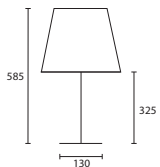

C

All lamp holders are E27 unless
otherwise stated.

ENQUIRIES:
Tel: +44 (0) 1732 350450
Email: sales@heathfield.co.uk