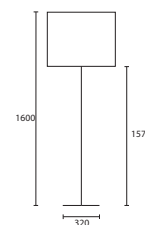

C STOCKHOLM CHROME with 20"
Thin Drum Yew silk Gold pvc lining
M/STKH/F/C 20THD/SYW/GL