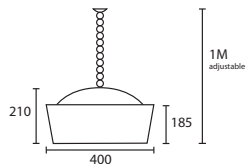

***3 x E27 lamp holders.**

C

D

C IBIS NICKEL with 16" French Drum
Yew silk Gold pvc lining
P/IBIS/NKL 16FRD/SYW/GL

D IBIS ANTIQUE BRASS with 16" French Drum
Ivory silk Champagne pvc lining
P/IBIS/AB 16FRD/SIV/CL
Also available in Chrome & Bronze fittings