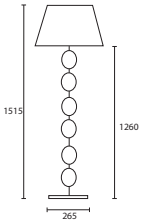

A

B

NOTES

All lampshades are lined in white pvc unless otherwise stated.

All our lamps will accept either Compact Fluorescent (CFL) or energy saving Halogen light bulbs, see page 222.

All lamp holders are E27 unless otherwise stated.

ENQUIRIES:

Tel: +44 (0) 1732 350450

Email: sales@heathfield.co.uk