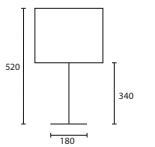

B DAKOTA MEDIUM BRONZE with
10" Rectangle Fig silk Gold pvc
lining
M/DAK/M/BNZ 10SR/SFIG/GL