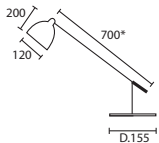

A JATO ROUND CHROME
M/JATO/R/C*