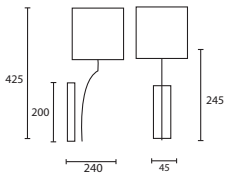

A ELGAR NICKEL with 10" Crescent Gilt satin Gold pvc lining
M/ELGA/W/NKL
10CRES/PSATGILT/GL

B ELGAR ANTIQUE BRASS with 10" Crescent Ivory silk Champagne pvc lining
M/ELGA/W/AB
10CRES/SIV/CL