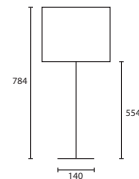

NOTES

All lampshades are lined in white pvc unless otherwise stated.

All our lamps will accept either Compact Fluorescent (CFL) or energy saving Halogen light bulbs, see page 222.

All lamp holders are E27 unless otherwise stated.

ENQUIRIES:
Tel: +44 (0) 1732 350450
Email: sales@heathfield.co.uk