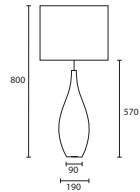

B LOLA CHARTREUSE GREEN with
16" Flat Drum Oyster linen
G/LOL/CGT 16FD/LOY

C VELLI FUSION with 16" Flat Drum
Gilt satin Silver pvc lining
G/VELB/01 16FD/PSATGILT/SL