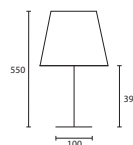

All lamp holders are E27 unless
otherwise stated.

ENQUIRIES:
Tel: +44 (0) 1732 350450
Email: sales@heathfield.co.uk