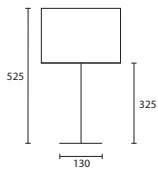

Opposite page
LIVINGSTONE BRASS with 14" Flat
Drum Fig silk Gold pvc lining
M/LIV/098/B 14FD/SFIG/GL

This page
A ELGIN BRASS with 8" Flat Drum
Fig silk Gold pvc lining
M/ELG/099/B 08FD/SFIG/GL