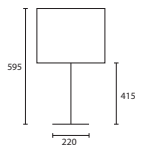

A MADISON TABLE CHROME with
15" Oval Mocha satin Silver pvc
lining

M/MADN/T/C

150V/H7/PSATMOCH/SL