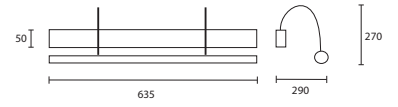

All Wall Lights shown on this page have E14 lamp holders.

All LED's are 1 Watt unless otherwise stated.

ENQUIRIES:
Tel: +44 (0) 1732 350450
Email: sales@heathfield.co.uk

G

H

A

B

**A KINVER LARGE SATIN NICKEL
M/KIN/L/SN**