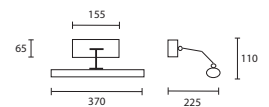

**G MORTIMER LARGE CHROME
M/PIC/MORT/L/C***