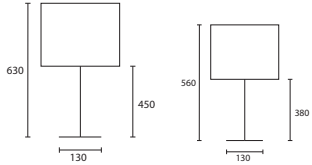

This page
A HELENE LARGE with 11" Oval
Cinnamon silk Delph Blue silk lining
M/HELE/NKL/L**
110V/SCIN/SDELPL

B HELENE MEDIUM with 9" Oval
Cinnamon silk Delph Blue silk lining
M/HELE/NKL/M**
090V/SCIN/SDELPL

A