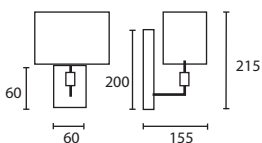

B ADELE CHROME with 8" Empire
 Ivory silk Gold pvc lining
MB/ADELE/C 08E/SIV/GL

A

B

C GERARD CHROME with 8" Flat
 Drum Antique Gold silk Gold pvc
 lining
MB/GERD/C 08FD/SAG/GL

D CHARLES CHROME with 8" Half
 Rectangle Yew silk Silver pvc lining
MB/CHAR/C 08HR/SYW/SL