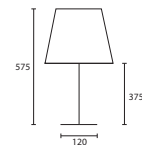

This page

A LOUIS MEDIUM GOLD with 14"
Sloped Oval Ivory satin Champagne
pvc lining

M/LOUIS/M/GLD
14SOV/PSATIV/CL