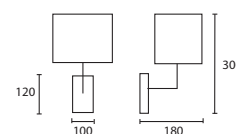

D

C DAKOTA WALL BRONZE with 8" Rectangle Fig silk Gold pvc lining
M/DAK/W/BNZ*
08SR/H7/SFIG/GL

D DAKOTA BRONZE with 18" Rectangle Fig silk Gold pvc lining
M/DAK/F/BNZ
18SR/SFIG/GL