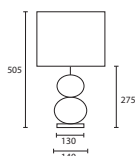

Opposite page
MURA SMOKE with 14" French
Drum Ivory satin Gold pvc lining
G/MURA/SMK
14FRD/PSATIV/GL

This page
A OPERA 3 BALL SMOKE with 16"
Flat Drum Gilt satin Gold pvc lining
G/OP/SMK/03
16FD/PSATGILT/GL

B OPERA 4 BALL SMOKE with 14"
Flat Drum Gilt satin Gold pvc lining
G/OP/SMK/04
14FD/PSATGILT/GL

C OPERA 2 BALL SMOKE with 8"
Medium Drum Gilt satin Gold pvc
lining
G/OP/SMK/02
08MD/PSATGILT/GL

C

D MURA SMOKE with 14" French
Drum Gilt satin Gold pvc lining
G/MURA/SMK
14FRD/PSATGILT/GL