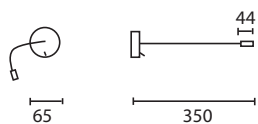

D JATO LED CHROME

M/JATO/LED/C**