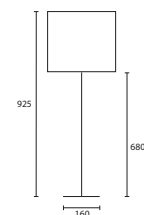

All lamp holders are E27 unless
otherwise stated.

ENQUIRIES:
Tel: +44 (0) 1732 350450
Email: sales@heathfield.co.uk