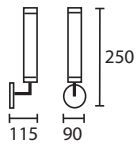

**B JOSETTE CHROME AND OPAL
GLASS**
MB/JOSET/C