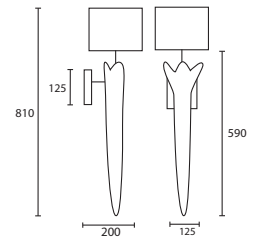

All Wall Lights shown on this page have E14 lamp holders.

ENQUIRIES:

Tel: +44 (0) 1732 350450

Email: sales@heathfield.co.uk

A

B

Opposite page
 QUARTZ NICKEL with 13" Oval
 Mocha satin Yew silk lining
M/QRTZ/W/NKL*
130V/H8½/PSATMOCH/SYWL