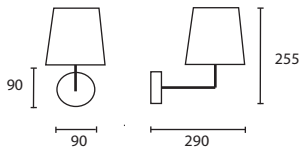

Opposite page
ADELE CHROME with 8" Empire
Ore silk Gold pvc lining
MB/ADELE/C 08E/SOR/GL