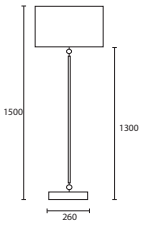

Opposite page
ARKONA BRASS with 20" Thin
Drum Fig silk Gold pvc lining
M/ARK/F/B 20THD/SFIG/GL

This page
A ROLLO ANTIQUE GOLD with 20"
French Drum Ivory silk Pebble silk lining
M/ROL/AG 20FRD/SIV/SPBLL

B ROLLO ANTIQUE BRONZE with 20"
French Drum Ivory silk Pebble silk lining
M/ROL/ABNZ 20FRD/SIV/SPBLL