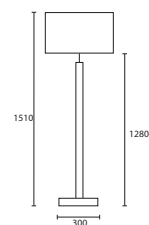

B

BOUTIQUE

187

C MADISON CHROME with 18"
Oval Mocha satin Silver pvc lining
M/MADN/F/C
180V/H9/PSATMOCHA/SL

All lamp holders are E27 unless otherwise stated.

ENQUIRIES:
Tel: +44 (0) 1732 350450
Email: sales@heathfield.co.uk