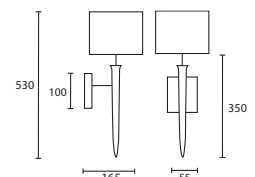

*E27 lamp holders.
**E14 lamp holders.