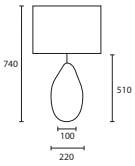

Opposite page
SEVILLE BRONZE with 16" Flat
Drum Pebble silk Gold pvc lining
C/SEVL/BNZ
16FD/SPBL/GL

This page
A CORDOBA LARGE BRONZE with
20" Thin Drum Pebble silk Gold
pvc lining
C/CRDB/L/BNZ
20THD/SPBL/GL

A

B CORDOBA MEDIUM BRONZE
with 16" Thin Drum Pebble silk
Gold pvc lining
C/CRDB/M/BNZ
16THD/SPBL/GL

C SEVILLE BRONZE with 16" Flat
Drum Pebble silk Silver pvc lining
C/SEVL/BNZ
16FD/SPBL/SL

All lamp holders are E27 unless
otherwise stated.

ENQUIRIES:
Tel: +44 (0) 1732 350450
Email: sales@heathfield.co.uk