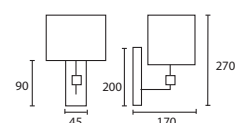

All Wall Lights shown on this page have E14 lamp holders.

ENQUIRIES:

Tel: +44 (0) 1732 350450

Email: sales@heathfield.co.uk