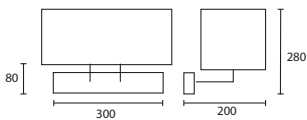

B MONDRIAN with 10" Rectangle
 Oyster linen Gold pvc lining
M/MON/03W/C 10SR/LOY/GL

A

B

C BRAQUE DOUBLE ARM CHROME
 with 14" Rectangle Fig silk Gold pvc
 lining
M/BRQ/04D/C 14SR/DBF/SFIG/GL

C

NOTES

All lampshades are lined in white pvc unless otherwise stated.