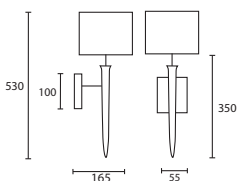

D LEAF GOLD with 9" Oval Ivory
satin Gold pvc lining
M/LEAF/W/BNZ*
09OVSM/H7/PSATIV/GL