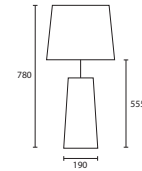

**B SELINIA MEDIUM BLACK CUT
GLASS with 16" French Drum
Truffle silk Gold pvc lining
G/SELN/M/B 16FRD/STRF/GL**