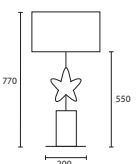

C STARFISH PLINTH with 16" Sloped
Oval Champagne ripple Fuschia satin
lining
M/STAR/PLN
16SOV/RIPCHP/SATFUL