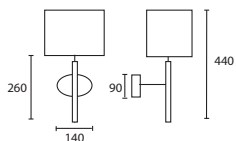

B MADISON WALL CHROME with 9"
Oval Mocha satin Silver pvc lining

M/MADN/W/C*

090V/H7/PSATMOCH/SL

*E14 Lamp holder.

All lamp holders are E27 unless
otherwise stated.

ENQUIRIES:

Tel: +44 (0) 1732 350450

Email: sales@heathfield.co.uk