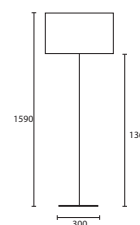

*E14 Lamp holder.

All lamp holders are E27 unless otherwise stated.

ENQUIRIES:

Tel: +44 (0) 1732 350450

Email: sales@heathfield.co.uk