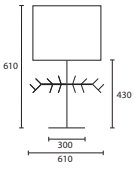

D LOUIS LARGE NICKEL with 18"
 Sloped Oval Ivory satin Champagne
 pvc lining
M/LOUIS/L/NKL
18SOV/PSATIV/CL

C

D

Opposite page
OLIVE TREE LARGE NICKEL with 24"
 Oval Oyster linen Yew silk lining
 (also available in Black Nickel finish)
M/OLT/L/NKL
240V/H7/LOY/SYWL