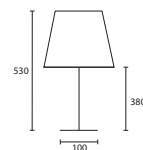

TABLE

All lamp holders are E27 unless
otherwise stated.

ENQUIRIES:
Tel: +44 (0) 1732 350450
Email: sales@heathfield.co.uk