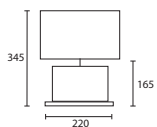

BOUTIQUE

All lamp holders are E27 unless otherwise stated.

ENQUIRIES:

Tel: +44 (0) 1732 350450

Email: sales@heathfield.co.uk