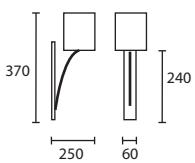

B ADELE CHROME with 8" Empire
 Ivory silk Gold pvc lining
MB/ADELE/C 08E/SIV/GL

A

B

C GERARD CHROME with 8" Flat
 Drum Antique Gold silk Gold pvc
 lining
MB/GERD/C 08FD/SAG/GL

D CHARLES CHROME with 8" Half
 Rectangle Yew silk Silver pvc lining
MB/CHAR/C 08HR/SYW/SL