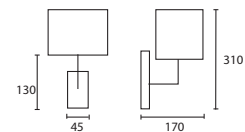

All Wall Lights shown on this page
have E14 lamp holders.

ENQUIRIES:
Tel: +44 (0) 1732 350450
Email: sales@heathfield.co.uk