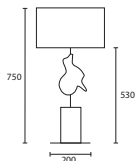

Opposite page
SHELL PLINTH with 15" Oval
Bronze ripple Gold pvc lining
M/SHEL/PLN
15OV/RIPBNZ/GL