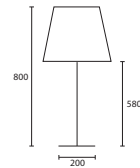

Opposite page
OLIVIA NICKEL WALL with 11" Oval
Gilt satin Gold pvc lining
(see page 133 for dimensions)
M/OLVA/W/NKL
11OV/PSATGILT/GL

OLIVIA NICKEL LARGE with 16"
Sloped Oval Gilt satin Gold pvc
lining
M/OLVA/TL/NKL
16SOV/PSATGILT/GL

This page
A OLIVIA NICKEL LARGE with 16"
Sloped Oval Gilt satin Gold pvc
lining
M/OLVA/TL/NKL
16SOV/PSATGILT/GL

C