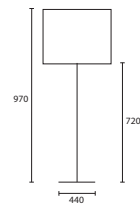

A

B

Opposite page
FLEUR LARGE GOLD with 24"
 Rectangle Ivory silk Champagne
 pvc lining
M/FLE/GLD/L
24SR/SIV/CL

This page
A FLEUR LARGE SILVER with 24"
 Rectangle Black silk Silver pvc
 lining
M/FLE/SLV/L
24SR/SB/SL