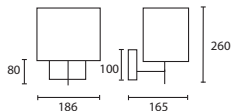

B HECTOR WALL with 10" Rectangle
Ivory silk Gold pvc lining
M/HECT/W* 10SR/SIV/GL