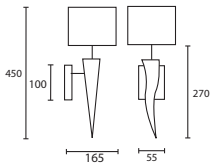

A HORN GOLD LEAF with 9" Oval
Fig silk Gold pvc lining
M/HORN/W/GL*
09OVSM/H7/SFIG/GL