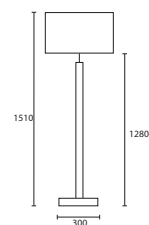

C MADISON CHROME with 18"
Oval Mocha satin Silver pvc lining
M/MADN/F/C
180V/H9/PSATMOCHA/SL