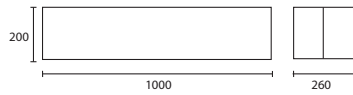

D ELLIPSE LARGE Antique Gold silk Yew silk lining*

*2 x E27 lamp holders.