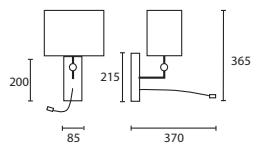

Opposite page
GOSFORD CRYSTAL LED CHROME
with 10" Shield Mocha satin Gold
pvc lining

M/GOS/LED/C*

10SHLD/PSATMOCH/GL

This page

A GOSFORD CRYSTAL LED
CHROME with 10" Rectangle White
silk

M/GOS/LED/C*

10SR/SW

B GOSFORD CRYSTAL LED BRASS
with 10" Rectangle Black silk Gold
pvc lining

M/GOS/LED/B*

10SR/SB/GL