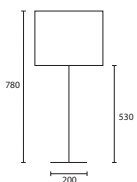

B ACANTHUS NICKEL with 15"
Oval Mocha satin Gold pvc lining
M/ACAN/NKL
150V/PSATMOCH/GL