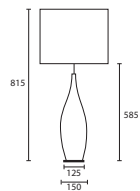

D ERIS CHARTREUSE GREEN
TORTOISESHELL with 8" Medium
Drum Oyster linen
G/ERIS/CGT 08MD/LOY