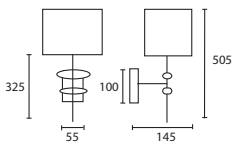

Opposite page
DALI BRONZE with 10" Crescent
Mocha satin Gold pvc lining
M/DAL/BNZ
10CRES/PSATMOCH/GL

This page
A DALI BRONZE with 9" Oval Ivory
silk Gold pvc lining
M/DAL/BNZ
09OVSM/H7/SIV/GL

B CHAGALL BRONZE with 10"
Crescent Pebble silk Gold pvc
lining
M/CHA/BNZ
10CRES/SPBL/GL

A

C DALI BRASS/BLACK with 9"
Oval Ivory silk Gold pvc lining
M/DAL/BRBLK
09OVSM/H7/SIV/GL

D CHAGALL BRASS/BLACK with
10" Thin Sloped Oval Ivory silk
Gold pvc lining
M/CHA/BRBLK
10TSOV/SIV/GL

All Wall Lights shown on this page
have E14 lamp holders.

ENQUIRIES:
Tel: +44 (0) 1732 350450
Email: sales@heathfield.co.uk