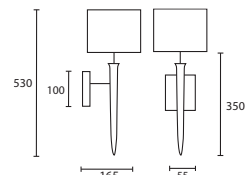

*E27 lamp holders.
**E14 lamp holders.