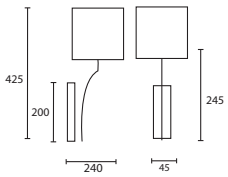

A ELGAR NICKEL with 10" Crescent Gilt satin Gold pvc lining
M/ELGA/W/NKL
10CRES/PSATGILT/GL

B ELGAR ANTIQUE BRASS with 10" Crescent Ivory silk Champagne pvc lining
M/ELGA/W/AB
10CRES/SIV/CL