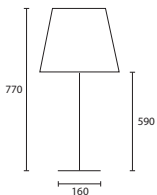

TABLE

NOTES

All lampshades are lined in white pvc unless otherwise stated.

All our lamps will accept either Compact Fluorescent (CFL) or energy saving Halogen light bulbs, see page 222.

All lamp holders are E27 unless otherwise stated.

ENQUIRIES:

Tel: +44 (0) 1732 350450

Email: sales@heathfield.co.uk