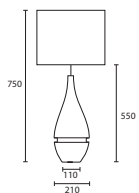

All lamp holders are E27 unless
otherwise stated.

TABLE

11

Opposite page
 LUCIENNE OLIVE with 18" Thin
 Drum Ivory silk Gold pvc lining
G/LUCNE/DOL 18THD/SIV/GL

This page
A LILY GARNET with 16" Flat Drum
 Ivory silk Champagne pvc lining
G/LIL/GAR 16FD/SIV/CL