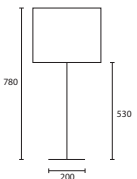

ACANTHUS NICKEL with 15"
Oval Mocha satin Gold pvc lining
M/ACAN/NKL
150V/PSATMOCH/GL