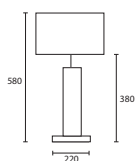

All lamp holders are E27 unless otherwise stated.

ENQUIRIES:

Tel: +44 (0) 1732 350450

Email: sales@heathfield.co.uk

C

BOUTIQUE

A GENEVA TABLE with 12"
Rectangle Pewter silk Gold pvc
lining

M/GENV/T 12SR/H8/SPE/GL