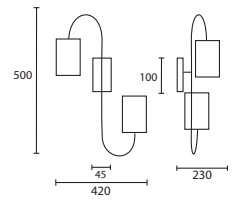

C

D

All Wall Lights shown on this page have E14 lamp holders.

E BRONTE ANTIQUE BRASS with
5" Tall Drum Ivory silk Gold pvc
lining

M/BRON/AB 05TD/H7/SIV/GL

E

WALL

125