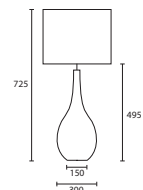

All lamp holders are E27 unless
otherwise stated.

ENQUIRIES:
Tel: +44 (0) 1732 350450
Email: sales@heathfield.co.uk