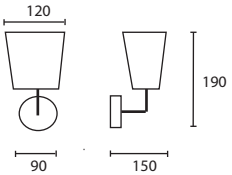

This page
**A INES CHROME AND OPAL
GLASS**
MB/INES/C