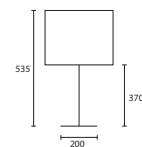

TABLE 111

C

D

B TORCHERE with 16" Thin Drum
 Ivory silk Yew silk lining

M/TOR/01
16THD/SIV/SYWL

C DORSI CHROME with 16"
 Ellipse Olive silk Gold pvc lining

M/DOR/C
16EL/SOLV/GL

D BLAKE CHROME with 10"
 Rectangle Ivory silk Gold pvc lining