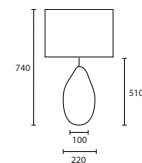

B SEVILLE PEWTER with 16" Flat
 Drum Pewter silk Gold pvc lining
C/SEVL/PWT
16FD/SPE/GL

C

D

C CORDOBA LARGE PEWTER with
 20" Thin Drum Pewter silk Gold pvc
 lining
C/CRDB/L/PWT
20THD/SPE/GL

D CORDOBA MEDIUM PEWTER
 with 16" Thin Drum Pewter silk
 Gold pvc lining
C/CRDB/M/PWT
16THD/SPE/GL