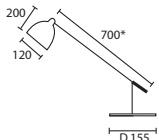

A JATO ROUND CHROME
M/JATO/R/C*