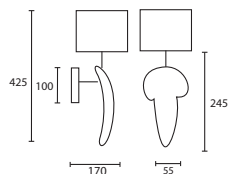

Opposite page
ACANTHUS NICKEL with 9" Oval
Mocha satin Gold pvc lining
M/ACAN/W/NKL
09OVSM/H7/PSATMOCH/GL

This page
A ACANTHUS NICKEL with 10"
Crescent Ivory satin Silver
pvc lining
M/ACAN/W/NKL
10CRES/PSATIV/SL

B HORN NICKEL with 9" Oval
Gilt satin Gold pvc lining
M/HORN/W/NKL*
09OV/PSATGILT/GL