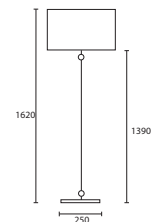

C CASABLANCA with 16" Flat Drum Gilt satin Gold pvc lining
M/CASA/F 16FD/PSATGILT/GL