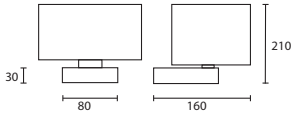

Opposite page
BALTHUS CHROME with 10"
Rectangle Pewter silk Gold pvc
lining
M/BAL/01/C 10SR/SPE/GL

This page
A BRAQUE CHROME with 10"
Rectangle Antique Gold silk Gold
pvc lining
M/BRQ/03/C 10SR/SAG/GL