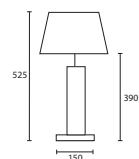

B MARLI MEDIUM ANTIQUE OAK
 with 14" Thin Drum Oyster linen
 Champagne pvc lining
W/MAR/M/AOK 14THD/LOY/CL

C

D

C EPSOM ANTIQUE OAK with 14"
 French Drum Ivory silk Champagne
 pvc lining
W/EPM/AOK 14FRD/SIV/CL