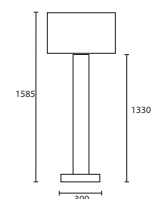

BOUTIQUE

191

C

D

C MILO WALL MAKASSAR with 10" Rectangle Ivory silk Gold pvc lining

W/MILO/W/MAK* 10SR/SIV/GL

D MILO RECTANGLE MAKASSAR with 20" Rectangle Ivory silk Gold pvc lining

W/MILO/F/MAK 20SR/SIV/GL