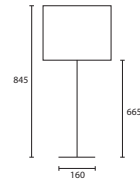

C

All lamp holders are E27 unless
 otherwise stated.

ENQUIRIES:
Tel: +44 (0) 1732 350450
Email: sales@heathfield.co.uk

A

B

Opposite page
 THEO WENGE with 13" Oval Pebble
 silk Delph Blue silk lining
W/THEO/T/WNG
130V/SPBL/SDELPL