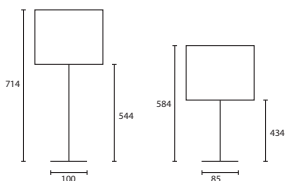

C MONO LARGE WHITE with 14"
 Thin Drum White silk Silver pvc
 lining
G/MONO/028W 14THD/SW/SL

D MONO MEDIUM WHITE with 12"
 Thin Drum White silk Silver pvc
 lining
G/MONO/029W 12THD/SW/SL

C

D

All lamp holders are E27 unless
 otherwise stated.