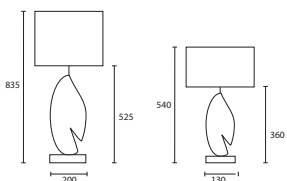

C MEDIUM LEAF NICKEL with 11"
 Oval Oyster linen Yew silk lining
M/LEAF/M/NKL/L OR R*
110V/LOY/SYWL

A

B

C

D

D LARGE LEAF NICKEL with 18"
 Oval Oyster linen Yew silk lining
M/LEAF/L/NKL/L OR R*
180V/LOY/SYWL