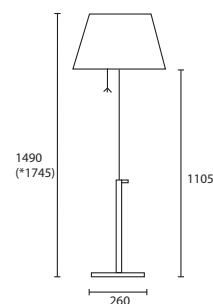

FLOOR

171

*Fully extended

NOTES

All lampshades are lined in white
pvc unless otherwise stated.

All our lamps will accept either
Compact Fluorescent (CFL) or
energy saving Halogen light bulbs,
see page 222.

All lamp holders are E27 unless
otherwise stated.

ENQUIRIES:

Tel: +44 (0) 1732 350450

Email: sales@heathfield.co.uk

A

B