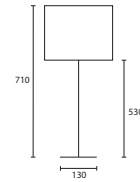

ENQUIRIES:

Tel: +44 (0) 1732 350450

Email: sales@heathfield.co.uk

A

B

Opposite page
CUBA WENGE with 12" Flat Drum
Pebble silk Silver pvc lining

W/CUB/T/WNG
12FD/SPBL/SL

This page
A BELLO CLUB WENGE with 16"
Sloped Oval Oyster satin
Champagne pvc lining