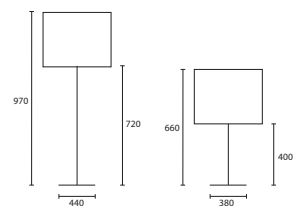

D CORINTH BRONZE with 18"
 Straight Rectangle Ivory silk Gold
 pvc lining
M/COR/BNZ 18SR/SIV/GL*

***Available as left and right
 facing pairs**

Opposite page
HERMITAGE MEDIUM GOLD LEAF
with 14" Flat Drum Ivory silk Gold
pvc lining