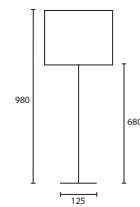

Opposite page
FONTAINE with 18" Oval Ivory silk
M/FNT 180V/SIV

This page
A FLAME with 18" Oval Pewter silk
Silver pvc lining
M/FLM 180V/SPE/SL

TABLE

B RIVOLI with 18" Oval Oyster linen
M/RIV 180V/LOY

C AQUILLA with 15" Oval Pebble silk
Silver pvc lining
M/AQL 150V/SPBL/SL

D FONTAINE with 18" Oval Ivory silk
M/FNT 180V/SIV

All lamp holders are E27 unless otherwise stated.

ENQUIRIES:
Tel: +44 (0) 1732 350450
Email: sales@heathfield.co.uk