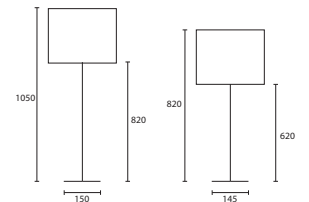

TABLE

87

**Oscar Lamps also available in
Black, White and other finishes.
Ask for details and options.**

NOTES

All lampshades are lined in white
pvc unless otherwise stated.

All our lamps will accept either
Compact Fluorescent (CFL) or
energy saving Halogen light bulbs,
see page 222.

All lamp holders are E27 unless
otherwise stated.

ENQUIRIES:
Tel: +44 (0) 1732 350450
Email: sales@heathfield.co.uk