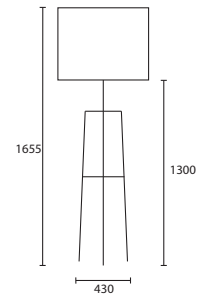

D TRIPOD WENGE with 18"
Medium Drum Oyster linen
W/TRPD/WNG 18MD/LOY

E ROCOCO FLOOR BLACK
LACQUER with 14" Tall French
Drum Fig silk Gold pvc lining
W/ROC/02 14TFD/SFIG/GL