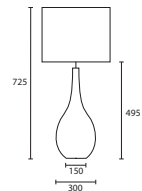

All lamp holders are E27 unless
otherwise stated.

ENQUIRIES:
Tel: +44 (0) 1732 350450
Email: sales@heathfield.co.uk