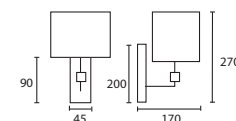

G

H

G BERLIN OLIVE with 10" Shield Mink ripple Yew silk lining

M/BER/OLV/C
10SHLD/RIPM/SYWL

H BERLIN AMETHYST with 10" Shield Mink silk Aubergine silk lining

M/BER/AMET/C
10SHLD/SM/SAUBL