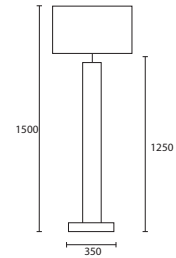

A

B

Opposite page
GENEVA with 20" Rectangle Pewter
silk Gold pvc lining

M/GENV/F 20SR/SPE/GL

This page

A HECTOR with 18" Rectangle
Ivory silk Gold pvc lining

M/HECT/F 18SR/SIV/GL

FLOOR