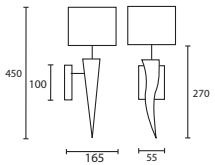

A HORN GOLD LEAF with 9" Oval
Fig silk Gold pvc lining
M/HORN/W/GL*
09OVSM/H7/SFIG/GL

B CORAL GOLD LEAF with 10" Thin Sloped Oval
Ivory silk Gold pvc lining
M/COR/W/GL
10TSOV/SIV/GL