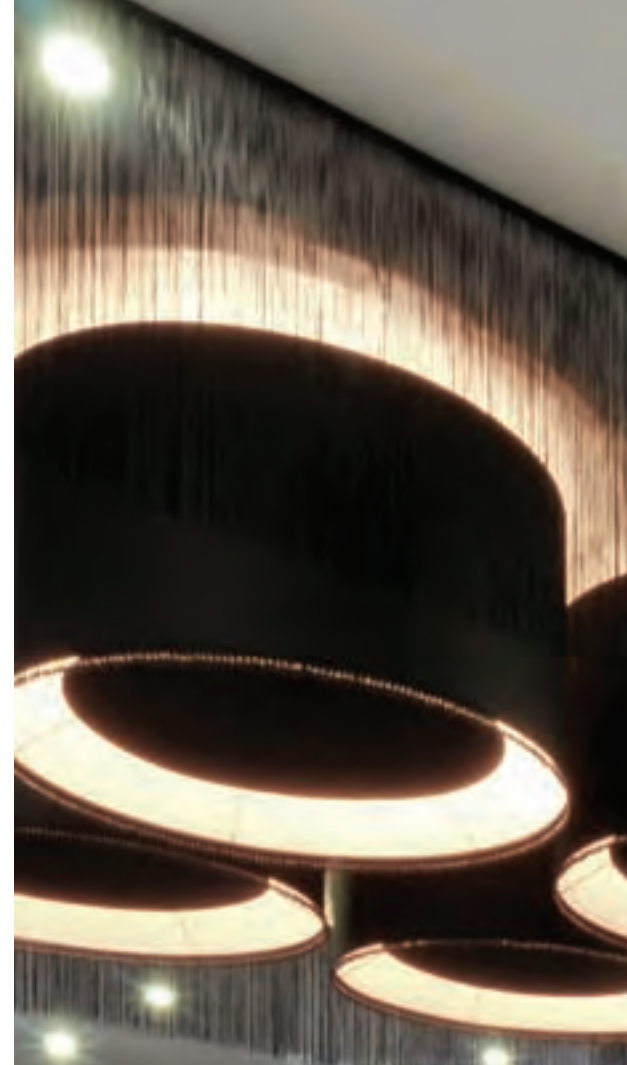

C

D

*3 x E27 lamp holders.

**8 x E27 lamp holders.

PENDANTS