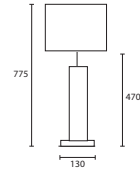

ENQUIRIES:
 Tel: +44 (0) 1732 350450
 Email: sales@heathfield.co.uk

C

D

A

B

Opposite page
RUFUS SQUARE MAKASSAR with
10" Straight Square Black silk Gold
pvc lining

W/RUF/SQ/T/MK 10SS/SB/GL

This page