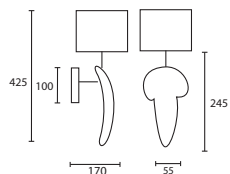

All lamp holders are E27 unless otherwise stated.

ENQUIRIES:
Tel: +44 (0) 1732 350450
Email: sales@heathfield.co.uk

Opposite page
 ACANTHUS NICKEL with 9" Oval
 Mocha satin Gold pvc lining
M/ACAN/W/NKL
09OVSM/H7/PSATMOCH/GL