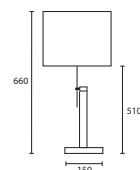

All lamp holders are E27 unless
otherwise stated.

ENQUIRIES:

Tel: +44 (0) 1732 350450

Email: sales@heathfield.co.uk