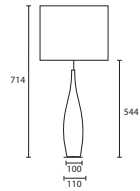

A

B

Opposite page
ERIS CHARTREUSE GREEN
TORTOISESHELL with 8" Medium
Drum Leaf satin Gold pvc lining
G/ERIS/CGT
08MD/PSATLEAF/GL

This page
A MONO LARGE CHARTREUSE
GREEN with 14" Thin Drum Oyster
linen
G/MONO/028CGT
14THD/LOY