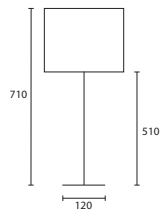

B MIRA MIRROR with 14" Flat
Drum Antique Gold silk Silver
pvc lining
G/MIR/MR 14FD/SAG/SL

C MIRA MIRROR SMOKE with 14"
Flat Drum Ivory silk Gold pvc lining
G/MIR/SMK 14FD/SIV/GL

A

B

C

TABLE

NOTES

All lampshades are lined in white pvc unless otherwise stated.