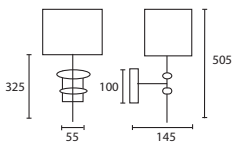

Opposite page
DALI BRONZE with 10" Crescent
Mocha satin Gold pvc lining
M/DAL/BNZ
10CRES/PSATMOCH/GL

This page
A DALI BRONZE with 9" Oval Ivory
silk Gold pvc lining
M/DAL/BNZ
09OVSM/H7/SIV/GL

B CHAGALL BRONZE with 10"
Crescent Pebble silk Gold pvc
lining
M/CHA/BNZ
10CRES/SPBL/GL

A

C DALI BRASS/BLACK with 9"
Oval Ivory silk Gold pvc lining
M/DAL/BRBLK
09OVSM/H7/SIV/GL

D CHAGALL BRASS/BLACK with
10" Thin Sloped Oval Ivory silk
Gold pvc lining
M/CHA/BRBLK
10TSOV/SIV/GL

C

All Wall Lights shown on this page
have E14 lamp holders.

ENQUIRIES:
Tel: +44 (0) 1732 350450
Email: sales@heathfield.co.uk