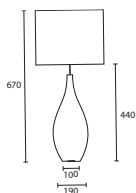

All lamp holders are E27 unless
otherwise stated.

TABLE

11

Opposite page
 LUCIENNE OLIVE with 18" Thin
 Drum Ivory silk Gold pvc lining
G/LUCNE/DOL 18THD/SIV/GL

This page
A LILY GARNET with 16" Flat Drum
 Ivory silk Champagne pvc lining
G/LIL/GAR 16FD/SIV/CL