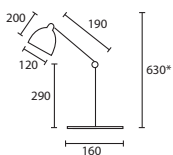

B JATO SQUARE CHROME
M/JATO/S/C*

A