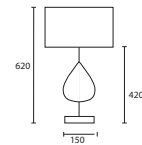

Opposite page
LOTUS GOLD with 12" Bubble Oval
Ivory silk Gold pvc lining

M/LOT/GLD
12BUO/SIV/GL