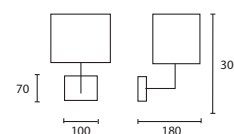

D

C DAKOTA WALL CHROME with 8" Rectangle Pewter silk Gold pvc lining

M/DAK/W/C* 08SR/H7/SPE/GL

D DAKOTA FLOOR CHROME with 18" Rectangle Pewter silk Gold pvc lining

M/DAK/F/C 18SR/SPE/GL