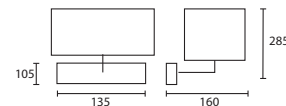

F TORE WALL WENGE with 10" Rectangle Oyster linen Champagne pvc lining
W/TORE/WNG 10SR/LOY/CL

G TORE WALL MAKASSAR with 10" Rectangle Ivory silk Gold pvc lining
W/TORE/MK 10SR/SIV/GL