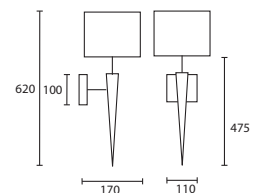

BOUTIQUE

203

C

D

C KIROV with 16" Rectangle
Pewter silk Silver pvc lining
M/KIRV/01 16SR/DBF/SPE/SL

D KIROV WALL with 10" Rectangle
Pewter silk Silver pvc lining
M/KIRV/02 10SR/SPE/SL

All lamp holders are E27 unless otherwise stated.