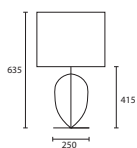

This page
A MORRIS LARGE BRONZE with
16" Crescent Gilt satin Gold pvc
lining
M/MOR/L
16CRES/PSATGILT/GL

A