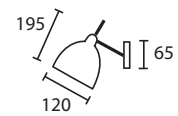

**C JATO LED CHROME
M/JATO/LED/C***

**D HELIOS LED CHROME
M/HEL/LED/C***