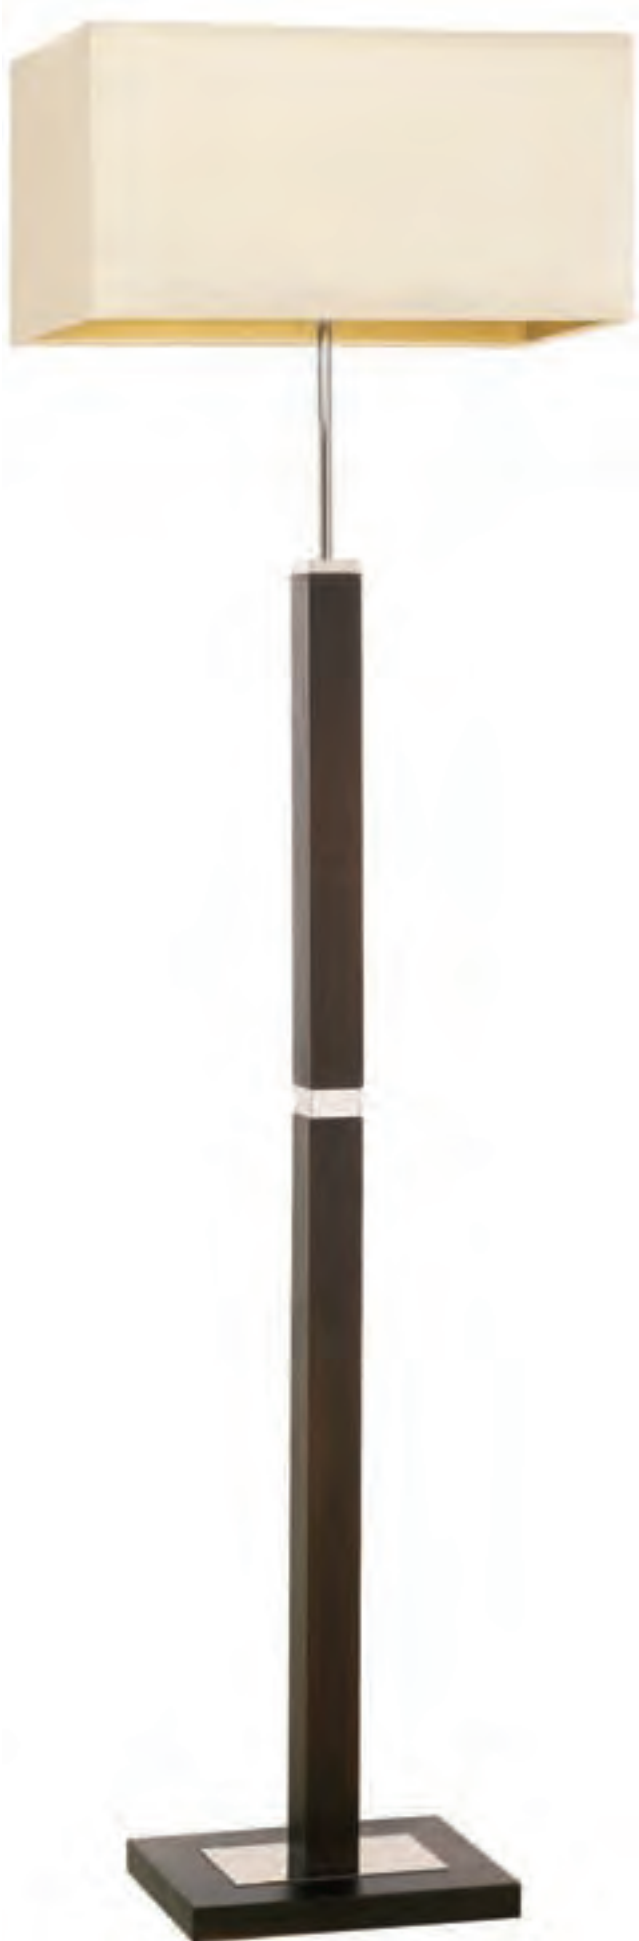

C

C MILTON RECTANGLE with 20" Rectangle Oyster linen Gold pvc lining

W/MIL/081 20SR/LOY/GL

D MILTON ROUND with 20" Flat Drum Oyster linen Gold pvc lining

W/MIL/03 20FD/LOY/GL

NOTES

All lampshades are lined in white pvc unless otherwise stated.

All our lamps will accept either Compact Fluorescent (CFL) or energy saving Halogen light bulbs, see page 222.

All lamp holders are E27 unless otherwise stated.

ENQUIRIES:

Tel: +44 (0) 1732 350450

Email: sales@heathfield.co.uk