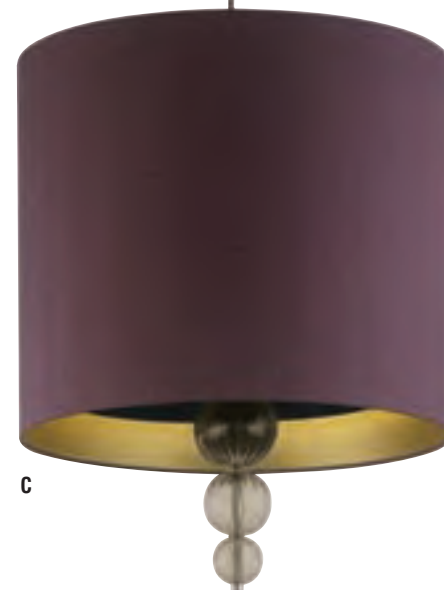

Opposite page
ALETTE SMOKE 16" Drum Pendant
Antique Gold silk Yew silk lining
P/ALETT/16/SAG/SYWL *

ALETTE SMOKE 12" Drum Pendant
Antique Gold silk Yew silk lining
P/ALETT/12/SAG/SYWL

This page
A ALETTE SMOKE 16" Drum
Pendant Antique Gold silk Yew silk
lining
P/ALETT/16/SAG/SYWL *

PENDANTS

B ALETTE SMOKE 18" Drum
Pendant Fig silk Gold pvc lining
P/ALETT/18/SFIG/GL*

C ALETTE SMOKE 12" Drum
Pendant Fig silk Gold pvc lining
P/ALETT/12/SFIG/GL

*3 x E27 lamp holders.

All lamp holders are E27 unless
otherwise stated.

ENQUIRIES:

Tel: +44 (0) 1732 350450

Email: sales@heathfield.co.uk