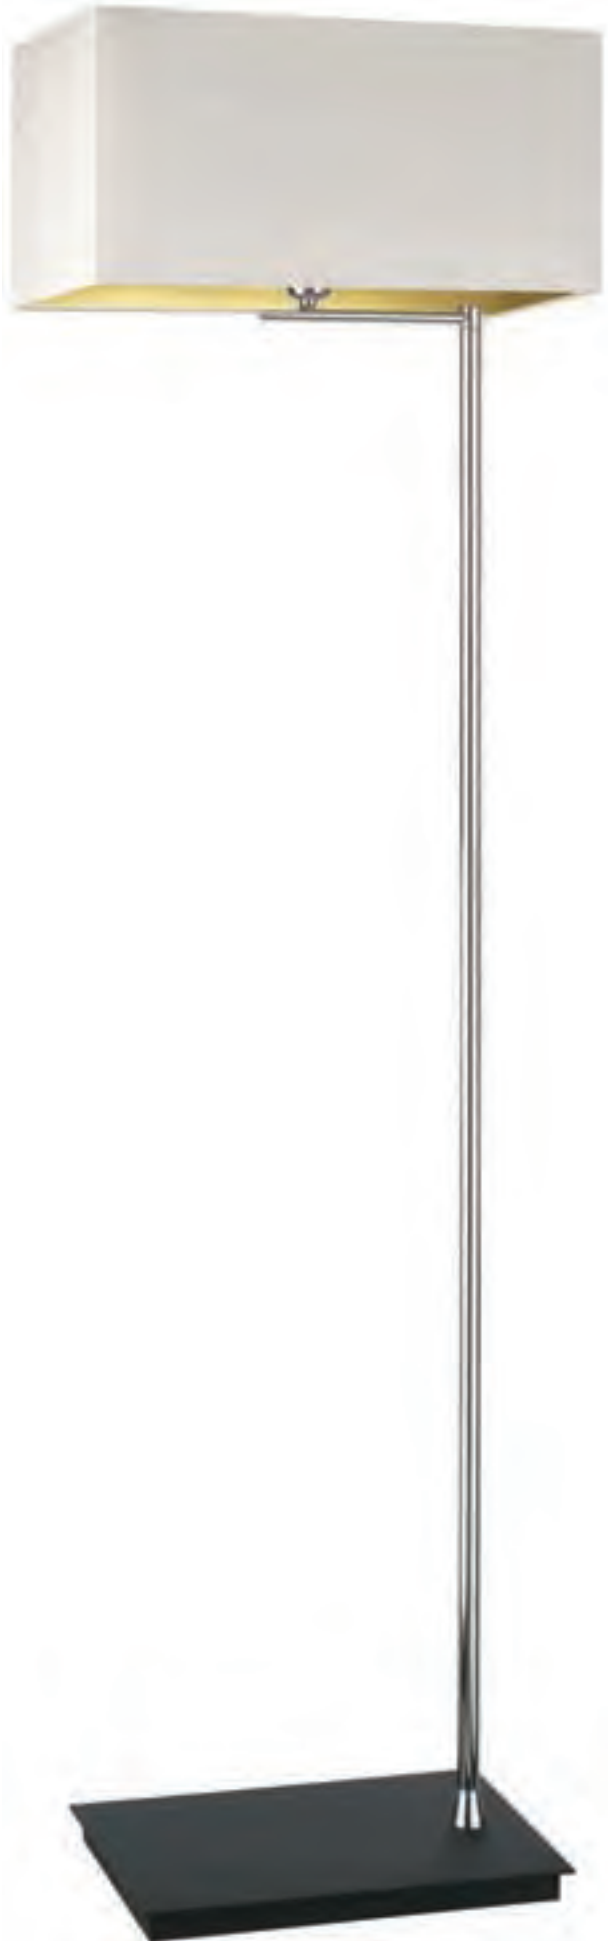

A

B

Opposite page
GENEVA with 20" Rectangle Pewter
silk Gold pvc lining

M/GENV/F 20SR/SPE/GL

This page

A HECTOR with 18" Rectangle
Ivory silk Gold pvc lining

M/HECT/F 18SR/SIV/GL

FLOOR

167

B CASABLANCA with 16" Flat
Drum Ivory satin Gold pvc lining

M/CASA/F 16FD/PSATIV/GL

NOTES

All lampshades are lined in white pvc unless otherwise stated.

All our lamps will accept either Compact Fluorescent (CFL) or energy saving Halogen light bulbs, see page 222.

All lamp holders are E27 unless otherwise stated.

ENQUIRIES:

Tel: +44 (0) 1732 350450

Email: sales@heathfield.co.uk