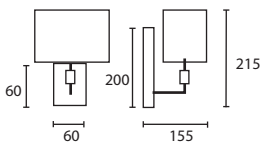

Opposite page
CAMILLE CHROME with 8" Crescent
Indigo silk Silver pvc lining
MB/CAML/C 08CRES/SIDG/SL

This page
A ANAIS CHROME with 8" Crescent
White silk Silver pvc lining
MB/ANAIS/C 08CRES/SW/SL

B ADELE CHROME with 8" Empire
Ivory silk Gold pvc lining
MB/ADELE/C 08E/SIV/GL

A

B

C GERARD CHROME with 8" Flat
Drum Antique Gold silk Gold pvc
lining
MB/GERD/C 08FD/SAG/GL

D CHARLES CHROME with 8" Half
Rectangle Yew silk Silver pvc lining
MB/CHAR/C 08HR/SYW/SL

C

**All bathroom lights with
lampshades are available
as IP44 or IP20 configurations.**

ENQUIRIES:
Tel: +44 (0) 1732 350450
Email: sales@heathfield.co.uk