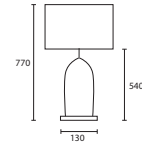

B SEVILLE PEWTER with 16" Flat
 Drum Pewter silk Gold pvc lining
C/SEVL/PWT
16FD/SPE/GL

C

D

C CORDOBA LARGE PEWTER with
 20" Thin Drum Pewter silk Gold pvc
 lining
C/CRDB/L/PWT
20THD/SPE/GL

D CORDOBA MEDIUM PEWTER
 with 16" Thin Drum Pewter silk
 Gold pvc lining
C/CRDB/M/PWT
16THD/SPE/GL