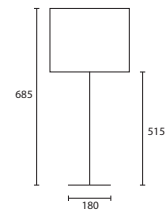

C

D

LAMPSHADE OPTIONS

SEE OUR LAMPSHADE BROCHURE FOR ALTERNATIVE
 STYLES & OPTIONS +44 (0) 1732 350450

TABLE

NOTES

All lampshades are lined in white pvc unless otherwise stated.

All our lamps will accept either Compact Fluorescent (CFL) or energy saving Halogen light bulbs, see page 222.