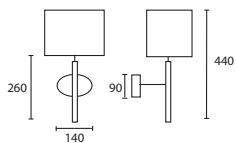

B MADISON WALL CHROME with 9"
Oval Mocha satin Silver pvc lining

M/MADN/W/C*

090V/H7/PSATMOCH/SL

*E14 Lamp holder.

All lamp holders are E27 unless
otherwise stated.

ENQUIRIES:

Tel: +44 (0) 1732 350450

Email: sales@heathfield.co.uk