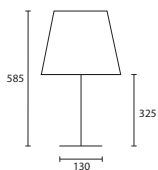

Opposite page
ELGIN CHROME with 8" Flat Drum
Ivory satin Gold pvc lining
M/ELG/099 08FD/PSATIV/GL

This page
A LIVINGSTONE CHROME with 14"
Retro Drum Antique Gold silk Gold
pvc lining
M/LIV/098 14RD/SAG/GL

A

B BROXBURN CHROME with 16"
Flat Drum Antique Gold silk Gold
pvc lining
M/BROX/096 16FD/SAG/GL

C CALDER CHROME with 12" Flat
Drum Antique Gold silk Gold pvc
lining
M/CALD/097 12FD/H8/SAG/GL

All lamp holders are E27 unless
otherwise stated.

ENQUIRIES:

Tel: +44 (0) 1732 350450

Email: sales@heathfield.co.uk