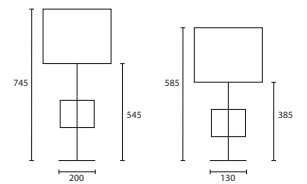

TABLE

59

C FORGE LAMP NICKEL MEDIUM
with 12" Rectangle Pewter silk Gold
pvc lining
M/FORG/M 12SR/SPE/GL

NOTES

All lampshades are lined in white pvc unless otherwise stated.

All our lamps will accept either Compact Fluorescent (CFL) or energy saving Halogen light bulbs, see page 222.

All lamp holders are E27 unless otherwise stated.

ENQUIRIES:
Tel: +44 (0) 1732 350450
Email: sales@heathfield.co.uk