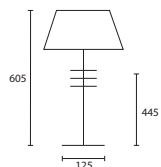

NOTES

All lampshades are lined in white
pvc unless otherwise stated.

All our lamps will accept either
Compact Fluorescent (CFL) or
energy saving Halogen light bulbs,
see page 222.

All lamp holders are E27 unless
otherwise stated.

ENQUIRIES:

Tel: +44 (0) 1732 350450

Email: sales@heathfield.co.uk