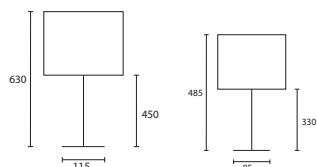

Opposite page
BERLIN CRYSTAL LARGE with 18"
Thin Drum Black silk Yew silk lining
G/BER/031
18THD/SB/SYWL

This page
A BERLIN CRYSTAL LARGE with
18" Thin Drum Truffle silk Yew silk
lining
G/BER/031
18THD/STRFF/SYWL

B BERLIN CRYSTAL MEDIUM with
14" Thin Drum Truffle silk Yew silk
lining
G/BER/032
14THD/STRFF/SYWL

C CRYSTAL TALL with 10" Retro
Drum Bronze velvet Gold pvc lining
G/CRY/005 10RD/VBNZ/GL

D CRYSTAL MEDIUM with 8" Retro
Drum Bronze velvet Gold pvc lining
G/CRY/006 08RD/VBNZ/GL

C

D

All lamp holders are E27 unless
otherwise stated.

ENQUIRIES:
Tel: +44 (0) 1732 350450
Email: sales@heathfield.co.uk