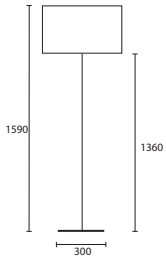

A DAKOTA CHROME with 18"
Rectangle Fig silk Gold pvc lining
M/DAK/F/C 18SR/SFIG/GL

B DAKOTA BRONZE with 18"
Rectangle Pewter silk Gold pvc lining
M/DAK/F/BNZ 18SR/SPE/GL

A