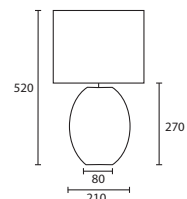

NOTES

All lampshades are lined in white pvc unless otherwise stated.

All our lamps will accept either Compact Fluorescent (CFL) or energy saving Halogen light bulbs, see page 222.

All lamp holders are E27 unless otherwise stated.

ENQUIRIES:

Tel: +44 (0) 1732 350450

Email: sales@heathfield.co.uk