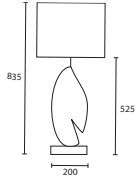

Opposite page
LARGE LEAF NICKEL with 18" Oval
Mocha satin Gold pvc lining
M/LEAFL/NKL/L OR R*
180V/PSATMOCH/GL