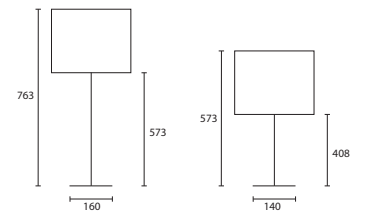

Opposite page
MARLI MEDIUM ANTIQUE OAK
with 14" Thin Drum Oyster linen
Champagne pvc lining
W/MAR/M/AOK 14THD/LOY/CL

This page
A MARLI LARGE ANTIQUE OAK
with 16" Thin Drum Oyster linen
Champagne pvc lining
W/MAR/L/AOK 16THD/LOY/CL

B MARLI MEDIUM ANTIQUE OAK
with 14" Thin Drum Oyster linen
Champagne pvc lining
W/MAR/M/AOK 14THD/LOY/CL

C

D

C EPSOM ANTIQUE OAK with 14"
French Drum Ivory silk Champagne
pvc lining
W/EPM/AOK 14FRD/SIV/CL

D BOLIVIA with 12" Medium Drum
Pebble silk Gold pvc lining
W/BLVA/01 12MD/SPBL/GL

All lamp holders are E27 unless
otherwise stated.

ENQUIRIES:
Tel: +44 (0) 1732 350450
Email: sales@heathfield.co.uk