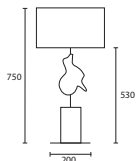

Opposite page
SHELL PLINTH with 15" Oval
Bronze ripple Gold pvc lining
M/SHEL/PLN
15OV/RIPBNZ/GL