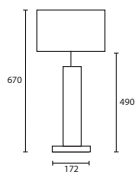

All lamp holders are E27 unless otherwise stated.

ENQUIRIES:

Tel: +44 (0) 1732 350450

Email: sales@heathfield.co.uk

C

BOUTIQUE

A MILO MAKASSAR with 14"
Rectangle Ivory silk Gold pvc lining
W/MILO/T/MAK 14SR/SIV/GL