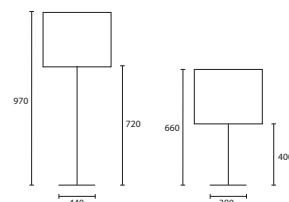

D CORINTH BRONZE with 18"
 Straight Rectangle Ivory silk Gold
 pvc lining
M/COR/BNZ 18SR/SIV/GL*

***Available as left and right
 facing pairs**

Opposite page
HERMITAGE MEDIUM GOLD LEAF
with 14" Flat Drum Ivory silk Gold
pvc lining