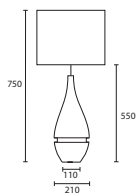

Opposite page
LUCIENNE OLIVE with 18" Thin
Drum Ivory silk Gold pvc lining
G/LUCNE/DOL 18THD/SIV/GL

This page
A LILY GARNET with 16" Flat Drum
Ivory silk Champagne pvc lining
G/LIL/GAR 16FD/SIV/CL