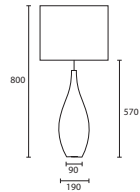

D

B LOLA CHARTREUSE GREEN with
16" Flat Drum Oyster linen
G/LOL/CGT 16FD/LOY

C VELLI FUSION with 16" Flat Drum
Gilt satin Silver pvc lining
G/VELB/01 16FD/PSATGILT/SL