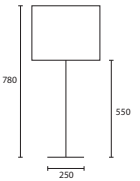

C ELAMIS with 15" Oval Oyster linen
M/ELAM/NKL
150V/LOY