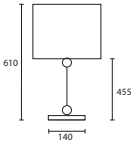

Opposite page
ARKONA BRASS with 14" Thin
Drum Fig silk Gold pvc lining
M/ARK/T 14THD/SFIG/GL

This page
A DAKOTA LARGE BRONZE with
14" Rectangle Pewter silk Gold pvc
lining
M/DAK/L/BNZ 14SR/SPE/GL

B DAKOTA MEDIUM BRONZE with
10" Rectangle Pewter silk Gold pvc
lining
M/DAK/M/BNZ 10SR/SPE/GL