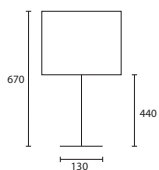

C CALDER CHROME with 12" Flat
Drum Antique Gold silk Gold pvc
lining
M/CALD/097 12FD/H8/SAG/GL