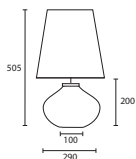

D

ENQUIRIES:
Tel: +44 (0) 1732 350450
Email: sales@heathfield.co.uk