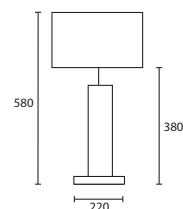

A

B

B GENEVA with 12" Rectangle
 Pewter silk Gold pvc lining
M/GENV/T 12SR/SPE/GL

C IXWORTH CHROME with 10" Rectangle
 Ivory silk Gold pvc lining
M/IXW/C
10REC/H8W6/SIV/GL

C

All lamp holders are E27 unless otherwise stated.