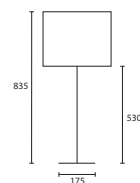

TABLE

C

D

B SPIRE MEDIUM BLACK LACQUER
 with 10" Medium Drum Ivory silk
 Gold pvc lining
W/SPR/02 10MD/SIV/GL

C ROCOCO BLACK LACQUER with
 12" Tall French Drum Fig silk Gold
 pvc lining
W/ROC/01 12TFRD/SFIG/GL