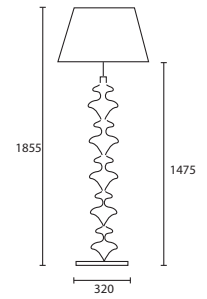

NOTES

All lampshades are lined in white pvc unless otherwise stated.

All our lamps will accept either Compact Fluorescent (CFL) or energy saving Halogen light bulbs, see page 222.

All lamp holders are E27 unless otherwise stated.

ENQUIRIES:
Tel: +44 (0) 1732 350450
Email: sales@heathfield.co.uk