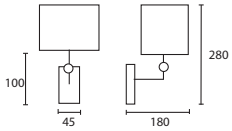

A CRYSTAL CHROME with 10"
Crescent Fig silk Gold pvc lining
M/CRY/C 10CRES/SFIG/GL

B CRYSTAL BRASS with 10"
Crescent Ivory silk Gold pvc lining
M/CRY/B 10CRES/SIV/GL

A

B

C BERLIN CHROME with 10"
Rectangle Fig silk Gold pvc lining
M/BER/C 10SR/H7/SFIG/GL

D BERLIN BRASS with 10"
Rectangle Ivory silk Gold pvc lining
M/BER/B 10SR/H7/SIV/GL