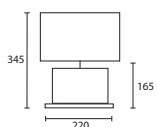

BOUTIQUE

All lamp holders are E27 unless otherwise stated.

ENQUIRIES:

Tel: +44 (0) 1732 350450

Email: sales@heathfield.co.uk