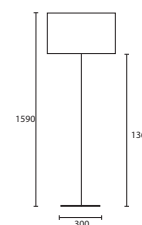

*E14 Lamp holder.

All lamp holders are E27 unless otherwise stated.

ENQUIRIES:

Tel: +44 (0) 1732 350450

Email: sales@heathfield.co.uk