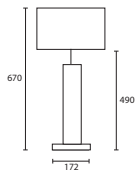

All lamp holders are E27 unless otherwise stated.

ENQUIRIES:

Tel: +44 (0) 1732 350450

Email: sales@heathfield.co.uk

C

BOUTIQUE

A MILO MAKASSAR with 14"
Rectangle Ivory silk Gold pvc lining
W/MILO/T/MAK 14SR/SIV/GL