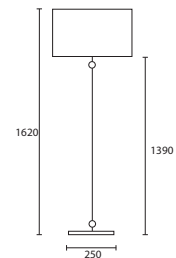

FLOOR

167

B CASABLANCA with 16" Flat
Drum Ivory satin Gold pvc lining

M/CASA/F 16FD/PSATIV/GL