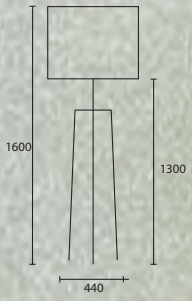

Opposite page
 THEO WENGE TABLE with 13" Oval
 Pebble silk Delph Blue silk lining
 (see page 107 for dimensions)

W/THEO/WNG
130V/SPBL/SDELPL

THEO FLOOR WENGE with 24" Oval
 Pebble silk Delph Blue silk lining