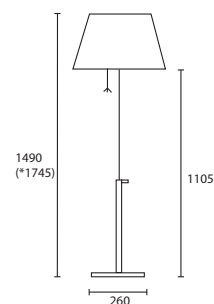

FLOOR

171

*Fully extended

NOTES

All lampshades are lined in white pvc unless otherwise stated.

All our lamps will accept either Compact Fluorescent (CFL) or energy saving Halogen light bulbs, see page 222.

All lamp holders are E27 unless otherwise stated.

ENQUIRIES:

Tel: +44 (0) 1732 350450

Email: sales@heathfield.co.uk