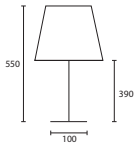

Opposite page
MURA SMOKE with 14" French
Drum Ivory satin Gold pvc lining
G/MURA/SMK
14FRD/PSATIV/GL

This page
A OPERA 3 BALL SMOKE with 16"
Flat Drum Gilt satin Gold pvc lining
G/OP/SMK/03
16FD/PSATGILT/GL