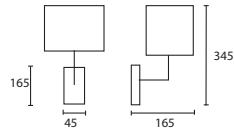

Opposite page
BALTHUS CHROME with 10"
Rectangle Pewter silk Gold pvc
lining
M/BAL/01/C 10SR/SPE/GL

This page
A BRAQUE CHROME with 10"
Rectangle Antique Gold silk Gold
pvc lining
M/BRQ/03/C 10SR/SAG/GL

B MONDRIAN with 10" Rectangle
Oyster linen Gold pvc lining
M/MON/03W/C 10SR/LOY/GL

A

B

C BRAQUE DOUBLE ARM CHROME
with 14" Rectangle Fig silk Gold pvc
lining
M/BRQ/04D/C 14SR/DBF/SFIG/GL

NOTES

All lampshades are lined in white pvc unless otherwise stated.

All our lamps will accept either Compact Fluorescent (CFL) or energy saving Halogen light bulbs, see page 222.

All Wall Lights shown on this page have E14 lamp holders.

ENQUIRIES:

Tel: +44 (0) 1732 350450

Email: sales@heathfield.co.uk