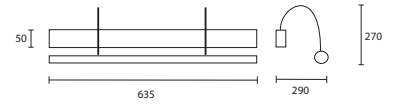

All Wall Lights shown on this page have E14 lamp holders.

All LED's are 1 Watt unless otherwise stated.

ENQUIRIES:
Tel: +44 (0) 1732 350450
Email: sales@heathfield.co.uk

G

H

A

B

**A KINVER LARGE SATIN NICKEL
M/KIN/L/SN**