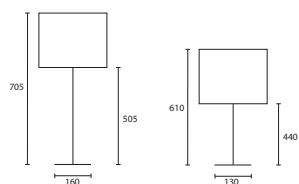

Opposite page
BERLIN CRYSTAL LARGE with 18"
Thin Drum Black silk Yew silk lining
G/BER/031
18THD/SB/SYWL

This page
A BERLIN CRYSTAL LARGE with
18" Thin Drum Truffle silk Yew silk
lining
G/BER/031
18THD/STRFF/SYWL

B BERLIN CRYSTAL MEDIUM with
14" Thin Drum Truffle silk Yew silk
lining
G/BER/032
14THD/STRFF/SYWL

A