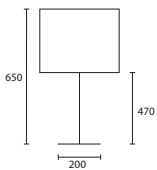

BOUTIQUE

A DAKOTA LARGE CHROME with
14" Rectangle Pewter silk Gold pvc
lining

M/DAK/L/C 14SR/SPE/GL