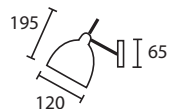

M/JATO/LED/C**

***E14 lamp holders.**

****GU10 fitting.**

C

D

All LED's are 1 Watt unless
otherwise stated.

ENQUIRIES:

Tel: +44 (0) 1732 350450