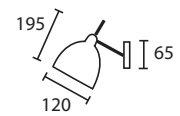

**C JATO LED CHROME
M/JATO/LED/C***

**D HELIOS LED CHROME
M/HEL/LED/C***