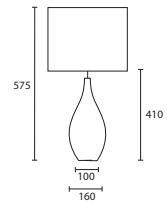

This page
A LUNAR INDIGO with 14" Thin
Drum Mink silk Silver pvc lining

G/LNR/01 14THD/SM/SL