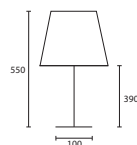

All lamp holders are E27 unless
otherwise stated.

ENQUIRIES:
Tel: +44 (0) 1732 350450
Email: sales@heathfield.co.uk