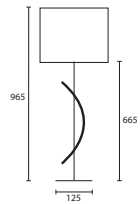

TABLE

RIVOLI with 18" Oval Oyster linen
M/RIV 180V/LOY

AQUILLA with 15" Oval Pebble silk
Silver pvc lining
M/AQL 150V/SPBL/SL