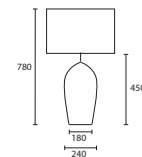

TABLE

All lamp holders are E27 unless
otherwise stated.

ENQUIRIES:
Tel: +44 (0) 1732 350450
Email: sales@heathfield.co.uk