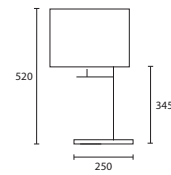

All lamp holders are E27 unless otherwise stated.

ENQUIRIES:

Tel: +44 (0) 1732 350450

Email: sales@heathfield.co.uk

Opposite page
 HECTOR with 10" Rectangle Ivory silk Gold pvc lining
M/HECT/T 10SR/SIV/GL