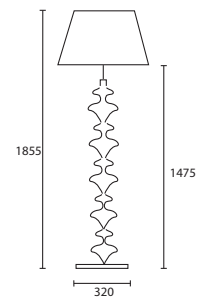

NOTES

All lampshades are lined in white pvc unless otherwise stated.

All our lamps will accept either Compact Fluorescent (CFL) or energy saving Halogen light bulbs, see page 222.

All lamp holders are E27 unless otherwise stated.

ENQUIRIES:
Tel: +44 (0) 1732 350450
Email: sales@heathfield.co.uk