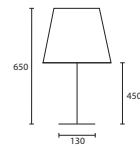

A

B

Opposite page
RUFUS SQUARE MAKASSAR with
10" Straight Square Black silk Gold
pvc lining

W/RUF/SQ/T/MK 10SS/SB/GL

This page

A BRETON with Rectangle shade
Ivory silk Champagne pvc lining

W/BRT/01 RECT/SIV/CL

B BAUHAUS DESK with 10"
Panelled Square Gilt satin Gold pvc
lining

W/BAU/DSK 10PS/PSATGILT/GL

DESK

119

C

D

C MILTON DESK with 16"
Rectangle Oyster linen

W/MIL/082 16SR/LOY

D AALTO DESK with 12" Thin
Drum Gilt satin Gold pvc lining

W/ALT/01 12THD/PSATGILT/GL

All lamp holders are E27 unless
otherwise stated.

ENQUIRIES:

Tel: +44 (0) 1732 350450

Email: sales@heathfield.co.uk