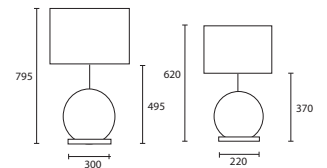

A

B

Opposite page
VALENCIA LARGE BRONZE with
20" Oval Ivory silk Gold pvc lining
C/VLC/L/BNZ 200V/SIV/GL

VALENCIA MEDIUM BRONZE with
15" Oval Ivory silk Gold pvc lining
C/VLC/M/BNZ 150V/SIV/GL

This page
A VALENCIA LARGE PEWTER with
20" Oval Pewter silk Gold pvc lining
C/VLC/L/PW 200V/SPE/GL

B VALENCIA MEDIUM PEWTER
with 15" Oval Pewter silk Gold pvc
lining
C/VLC/M/PW 150V/SPE/GL

C

D

C VALENCIA LARGE BRONZE with
20" Oval Ivory silk Gold pvc lining
C/VLC/L/BNZ 200V/SIV/GL

D VALENCIA MEDIUM BRONZE
with 15" Oval Ivory silk Gold pvc
lining
C/VLC/M/BNZ 150V/SIV/GL

TABLE

55

NOTES

All lampshades are lined in white pvc unless otherwise stated.

All our lamps will accept either Compact Fluorescent (CFL) or energy saving Halogen light bulbs, see page 222.

All lamp holders are E27 unless otherwise stated.

ENQUIRIES:
Tel: +44 (0) 1732 350450
Email: sales@heathfield.co.uk