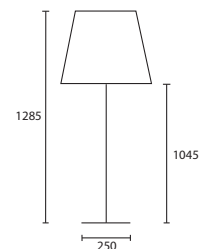

FLOOR

159

NOTES

All lampshades are lined in white pvc unless otherwise stated.

All our lamps will accept either Compact Fluorescent (CFL) or energy saving Halogen light bulbs, see page 222.

All lamp holders are E27 unless otherwise stated.

ENQUIRIES:

Tel: +44 (0) 1732 350450

Email: sales@heathfield.co.uk