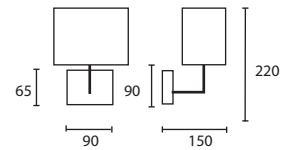

A

B

C

Opposite page
LAURANT CHROME with 12"
Rectangle Midnight satin Silver pvc
lining

MB/LAUR/C
12SR/D/PSATMIDNT/SL

This page
A ISAAC CHROME with 8" Half
Rectangle Indigo silk Silver pvc
lining

MB/ISAAC/C
08HR/SIDG/SL

BATHROOM

177

B EMILE CHROME with 8" Rectangle
Mink silk Silver pvc lining

MB/EMILE/C 08SR/SM/SL

C LAURANT CHROME with 12"
Rectangle Ivory silk Silver pvc lining

MB/LAUR/C 12SR/D/SIV/SL

**All bathroom lights with
lampshades are available
as IP44 or IP20 configurations.**

All Wall lights on these pages have
G9 lamp holders (A G9 halogen
lamp is required).

ENQUIRIES:

Tel: +44 (0) 1732 350450

Email: sales@heathfield.co.uk