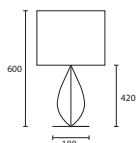

Opposite page
 PRAGUE BRONZE with 11" Oval
 Yew silk Gold pvc lining
M/PRG/BNZ
110V/SYW/GL

This page
A MORRIS LARGE BRONZE with
 16" Crescent Gilt satin Gold pvc
 lining
M/MOR/L
16CRES/PSATGILT/GL

A

B

B MORRIS MEDIUM BRONZE with
 12" Crescent Pebble silk Gold pvc
 lining
M/MOR/M
12CRES/SPBL/GL