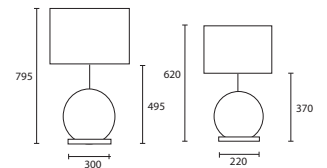

A

B

Opposite page
VALENCIA LARGE BRONZE with
20" Oval Ivory silk Gold pvc lining
C/VLC/L/BNZ 200V/SIV/GL

VALENCIA MEDIUM BRONZE with
15" Oval Ivory silk Gold pvc lining
C/VLC/M/BNZ 150V/SIV/GL

This page
A VALENCIA LARGE PEWTER with
20" Oval Pewter silk Gold pvc lining
C/VLC/L/PW 200V/SPE/GL

B VALENCIA MEDIUM PEWTER
with 15" Oval Pewter silk Gold pvc
lining
C/VLC/M/PW 150V/SPE/GL

C

D

C VALENCIA LARGE BRONZE with
20" Oval Ivory silk Gold pvc lining
C/VLC/L/BNZ 200V/SIV/GL

D VALENCIA MEDIUM BRONZE
with 15" Oval Ivory silk Gold pvc
lining
C/VLC/M/BNZ 150V/SIV/GL

TABLE

55

NOTES

All lampshades are lined in white pvc unless otherwise stated.

All our lamps will accept either Compact Fluorescent (CFL) or energy saving Halogen light bulbs, see page 222.

All lamp holders are E27 unless otherwise stated.

ENQUIRIES:

Tel: +44 (0) 1732 350450

Email: sales@heathfield.co.uk