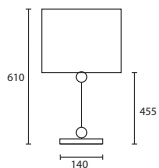

A ARKONA TABLE with 14" Thin
Drum Fig silk Gold pvc lining
M/ARK/T 14THD/SFIG/GL