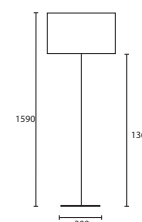

***E14 Lamp holder.**

All lamp holders are E27 unless otherwise stated.

ENQUIRIES:

Tel: +44 (0) 1732 350450

Email: sales@heathfield.co.uk

BOUTIQUE

A MADISON TABLE CHROME with
15" Oval Mocha satin Silver pvc
lining