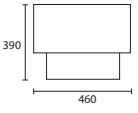

A TWO TIER SQUARE Truffle silk and Chocolate silk with reverse lining
P/TT/SQ 18/14/STRF/SCH/R