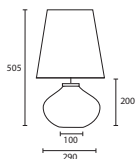

D

ENQUIRIES:
Tel: +44 (0) 1732 350450
Email: sales@heathfield.co.uk