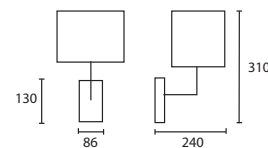

ENQUIRIES:

Tel: +44 (0) 1732 350450

Email: sales@heathfield.co.uk

D

E

D MILO WALL WENGE with 10" Rectangle Oyster linen Champagne pvc lining
W/MILO/WNG 10SR/LOY/CL

E MILO WALL MAKASSAR with 10" Rectangle Ivory silk Gold pvc lining
W/MILO/MK 10SR/SIV/GL