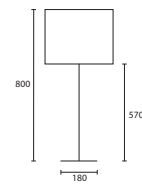

This page
A ASPEN BRONZE with 20" Flat
Drum Ivory silk Pebble silk lining
C/ASP/BNZ 20FD/SIV/SPBLL