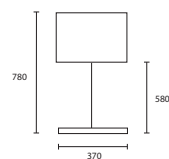

A

B

BOUTIQUE

C

D

C DORSI CHROME with 16" Ellipse Olive silk Gold pvc lining
M/DOR/C
16EL/SOLV/GL

D BLAKE NICKEL with 10" Rectangle Ivory silk Gold pvc lining
M/BLKE/NKL
10REC/H8W6/SIV/GL

All lamp holders are E27 unless otherwise stated.