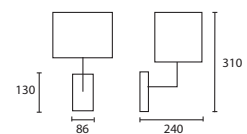

D

C MILO WALL MAKASSAR with 10" Rectangle Ivory silk Gold pvc lining

W/MILO/W/MAK* 10SR/SIV/GL

D MILO RECTANGLE MAKASSAR with 20" Rectangle Ivory silk Gold pvc lining

W/MILO/F/MAK 20SR/SIV/GL