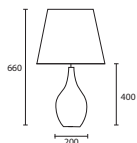

Opposite page
JULIANNE TORTOISESHELL with
16" Retro Drum Oyster linen Gold
pvc lining
G/JUL/018T 16RD/LOY/GL

This page
A OPERA 3 BALL TORTOISESHELL
with 18" Retro Drum Oyster linen
G/OP/02IT 18RD/LOY