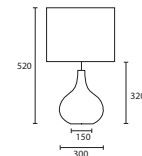

**B SELINIA MEDIUM BLACK CUT
 GLASS with 16" French Drum
 Truffle silk Gold pvc lining
 G/SELN/M/B 16FRD/STRF/GL**

C

D

**C ISOBEL SMOKE with 14" Flat
 Drum Mink velvet Gold pvc lining
 G/ISO/019 14FD/VM/GL**