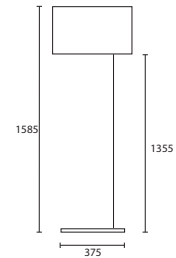

A

B

Opposite page
GENEVA with 20" Rectangle Pewter
silk Gold pvc lining

M/GENV/F 20SR/SPE/GL

This page

A HECTOR with 18" Rectangle
Ivory silk Gold pvc lining

M/HECT/F 18SR/SIV/GL

FLOOR