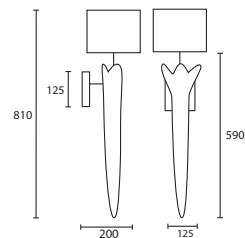

All Wall Lights shown on this page have E14 lamp holders.

ENQUIRIES:

Tel: +44 (0) 1732 350450

Email: sales@heathfield.co.uk

A

B

Opposite page
 QUARTZ NICKEL with 13" Oval
 Mocha satin Yew silk lining
M/QRTZ/W/NKL*
130V/H8½/PSATMOCH/SYWL