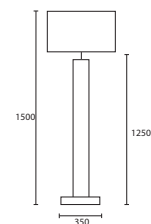

C GENEVA FLOOR with 20" Rectangle Pewter silk Gold pvc lining

M/GENV/F 20SR/SPE/GL