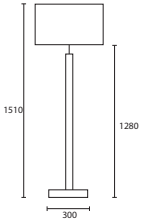

A MADISON CHROME with 18"
Oval Gilt satin Silver pvc lining
M/MADN/F/C
180V/H9/PSATGILT/SL

B BENHAM CHROME with 14"
Thin Drum Oyster linen Champagne
pvc lining
M/BHM/02
14THD/LOY/CL