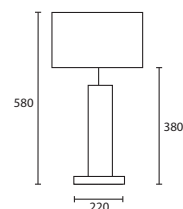

C IXWORTH CHROME with 10" Rectangle
Ivory silk Gold pvc lining
M/IXW/C
10REC/H8W6/SIV/GL