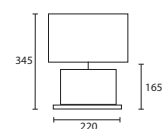

D

C BERGEN WENGE with 14" Rectangle Oyster linen Champagne pvc lining

W/BERG/WNG 14SR/LOY/CL

D TORE WALL WENGE with 10" Rectangle Oyster linen Champagne pvc lining

W/TORE/WNG* 10SR/LOY/CL