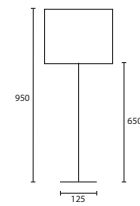

This page
A FLAME with 18" Oval Pewter silk
Silver pvc lining
M/FLM 180V/SPE/SL