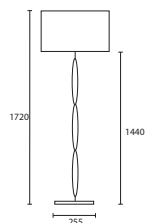

All lamp holders are E27 unless
otherwise stated.