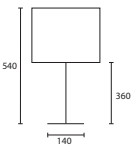

A

B

C ELAMIS with 15" Oval Oyster linen
M/ELAM/NKL
150V/LOY

D THISBE with 13" Oval Oyster linen
M/THSB/NKL
130V/LOY

***Available as left and right facing pairs.**
****E14 lamp holders.**

All lamp holders are E27 unless otherwise stated.