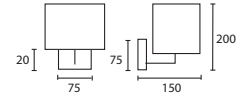

Also available in Chrome & Bronze finishes.

E

F