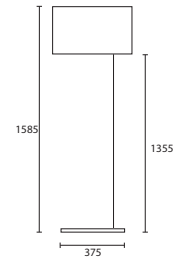

A

B

Opposite page
GENEVA with 20" Rectangle Pewter
silk Gold pvc lining

M/GENV/F 20SR/SPE/GL

This page

A HECTOR with 18" Rectangle
Ivory silk Gold pvc lining

M/HECT/F 18SR/SIV/GL

FLOOR