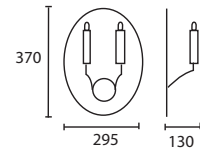

Opposite page
BECKETT NICKEL
M/BECK/NKL
(Takes 2 x SES candle lamps)

This page
A BRECHT DOUBLE (ACRYLIC) with 2
x 10" Thin Sloped Oval Ivory silk Gold
pvc lining
M/BRCHT/D/NKL 10TSOV/SIV/GL