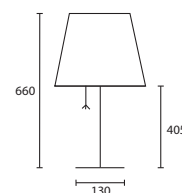

TABLE

103

NOTES

All lampshades are lined in white pvc unless otherwise stated.

All our lamps will accept either Compact Fluorescent (CFL) or energy saving Halogen light bulbs, see page 222.

All lamp holders are E27 unless otherwise stated.

ENQUIRIES:
Tel: +44 (0) 1732 350450
Email: sales@heathfield.co.uk