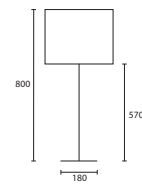

D

ENQUIRIES:
 Tel: +44 (0) 1732 350450
 Email: sales@heathfield.co.uk

A

B

Opposite page
 FINN BRONZE with 16" Flat Drum
 Oyster linen
M/FINN/BNZ 16FD/LOY

This page
A ASPEN BRONZE with 20" Flat
 Drum Ivory silk Pebble silk lining
C/ASP/BNZ 20FD/SIV/SPBLL