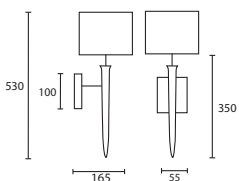

B CORAL GOLD LEAF with 10" Thin Sloped Oval
Ivory silk Gold pvc lining
M/COR/W/GL
10TSOV/SIV/GL

A

B

C HELENE GOLD LEAF with 9" Oval
Black satin Gold pvc lining
M/HEL/W/GL
09OVSM/H7/SATB/GL

D LEAF GOLD with 9" Oval Ivory
satin Gold pvc lining
M/LEAF/W/BNZ*
09OVSM/H7/PSATIV/GL