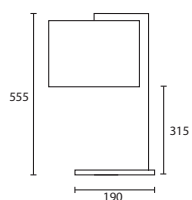

A

B

B GENEVA with 12" Rectangle
 Pewter silk Gold pvc lining
M/GENV/T 12SR/SPE/GL

C IXWORTH CHROME with 10" Rectangle
 Ivory silk Gold pvc lining
M/IXW/C
10REC/H8W6/SIV/GL

C

All lamp holders are E27 unless otherwise stated.