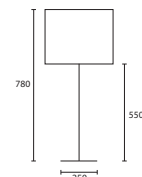

C ELAMIS GOLD LEAF with 15"
Oval Oyster linen Gold pvc lining

M/ELAM/GLDLF 15OV/LOY/GL