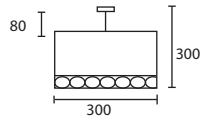

A SALZBURG - Bespoke fitting