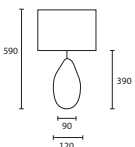

C SEVILLE BRONZE with 16" Flat
Drum Pebble silk Silver pvc lining
C/SEVL/BNZ
16FD/SPBL/SL