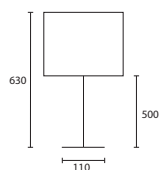

Opposite page
ELGIN CHROME with 8" Flat Drum
Ivory satin Gold pvc lining
M/ELG/099 08FD/PSATIV/GL

This page
A LIVINGSTONE CHROME with 14"
Retro Drum Antique Gold silk Gold
pvc lining
M/LIV/098 14RD/SAG/GL