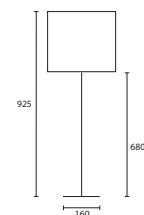

All lamp holders are E27 unless
otherwise stated.

ENQUIRIES:
Tel: +44 (0) 1732 350450
Email: sales@heathfield.co.uk