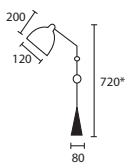

Opposite page
JATO DESK/WALL CHROME
M/JATO/DW/C*