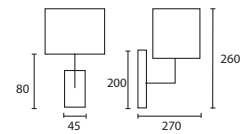

A

B

C

D

Opposite page
ALETTE with 12" Crescent Pebble
silk Silver pvc lining
G/ALETT/W 12CRES/SPBL/SL

This page
A DISKUS BRASS AMBER with 10"
Crescent Ivory silk Gold pvc lining
G/DISK/AMB/B 10CRES/SIV/GL

B DISKUS CHROME CLEAR with 10"
Crescent Pebble silk Gold pvc lining
G/DISK/CLR/C 10CRES/SPBL/GL

C DISKUS CHROME SMOKE with
10" Rectangle Pewter silk Gold pvc
lining
G/DISK/SM/C 10SR/H7/SPE/GL

D ETIENNE SMOKE with 10"
Crescent Gunmetal silk Gold pvc
lining
G/ETI/03/C 10CRES/SGU/GL

All Wall Lights shown on this page
have E14 lamp holders.

ENQUIRIES:
Tel: +44 (0) 1732 350450
Email: sales@heathfield.co.uk