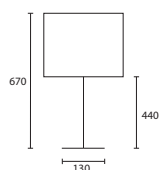

C CALDER CHROME with 12" Flat
 Drum Antique Gold silk Gold pvc
 lining
M/CALD/097 12FD/H8/SAG/GL

C

All lamp holders are E27 unless
 otherwise stated.

ENQUIRIES:
Tel: +44 (0) 1732 350450
Email: sales@heathfield.co.uk