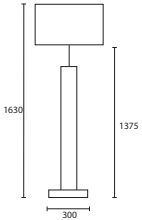

Also available in Makassar