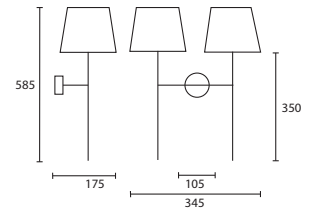

Opposite page
BECKETT NICKEL
M/BECK/NKL
(Takes 2 x SES candle lamps)

This page
A BRECHT DOUBLE (ACRYLIC) with 2
x 10" Thin Sloped Oval Ivory silk Gold
pvc lining
M/BRCHT/D/NKL 10TSOV/SIV/GL

A

B TORCHERE NICKEL with 12"
Crescent Oyster satin Gold pvc lining
M/TOR/03/NKL * 12CRES/SATOY/GL

C BRECHT SINGLE NICKEL (ACRYLIC)
with 10" Thin Sloped Oval Ivory silk
Gold pvc lining
M/BRCHT/S/NKL 10TSOV/SIV/GL

*E27 lamp holder.

All Wall Lights shown on this page
have E14 lamp holders unless
otherwise stated.

B

C