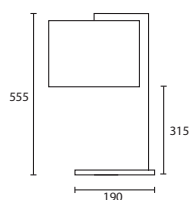

A

B

B GENEVA with 12" Rectangle
 Pewter silk Gold pvc lining
M/GENV/T 12SR/SPE/GL

C IXWORTH CHROME with 10" Rectangle
 Ivory silk Gold pvc lining
M/IXW/C
10REC/H8W6/SIV/GL

C

All lamp holders are E27 unless otherwise stated.