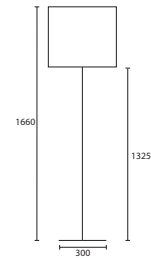

NOTES

All lampshades are lined in white pvc unless otherwise stated.

All our lamps will accept either Compact Fluorescent (CFL) or energy saving Halogen light bulbs, see page 222.

All lamp holders are E27 unless otherwise stated.

ENQUIRIES:

Tel: +44 (0) 1732 350450

Email: sales@heathfield.co.uk