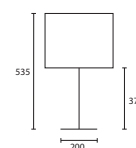

M/DAK/M/C
10SR/SFIG/GL

DAKOTA LARGE CHROME with 14"
 Rectangle Fig silk Gold pvc lining

M/DAK/L/C
14SR/SFIG/GL

This page
 A MADISON TABLE CHROME with
 15" Oval Gilt satin Silver pvc lining

M/MADN/T/C
15OV/H7/PSATGILT/SL