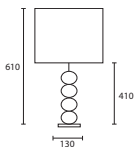

C OPERA 2 BALL SMOKE with 8"
Medium Drum Gilt satin Gold pvc
lining
G/OP/SMK/02
08MD/PSATGILT/GL