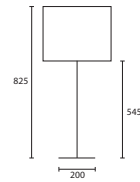

THEO FLOOR WENGE with 24"
Oval Pebble silk Delph Blue silk lining
W/THEO/F/WNG
240V/SPBL/SDELPL

This page
A SPIRE LARGE BLACK LACQUER
with 12" Medium Drum Ivory silk
Gold pvc lining
W/SPR/01
12MD/SIV/GL

TABLE