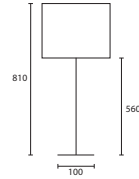

This page
A ECHO BLACK with 16" Flat
Drum Black silk Silver pvc lining
G/ECH/011B
16FD/SB/SL

B ECHO WHITE with 16" Flat Drum
White silk Silver pvc lining
G/ECH/011W
16FD/SW/SL

C ECHO RED with 16" Flat Drum
Mocha satin Silver pvc lining
G/ECH/011MR
16FD/PSATMOCH/SL