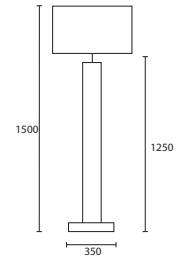

A

B

Opposite page
GENEVA with 20" Rectangle Pewter
silk Gold pvc lining

M/GENV/F 20SR/SPE/GL

This page

A HECTOR with 18" Rectangle
Ivory silk Gold pvc lining

M/HECT/F 18SR/SIV/GL

FLOOR