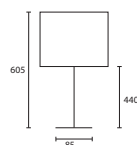

D BROKU MEDIUM WENGE with 14"
Thin Drum Ivory silk Gold pvc lining

W/BRO/094
14THD/SIV/GL