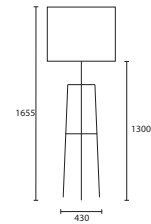

C

D

C TRIPOD ANTIQUE OAK with 18"
Medium Drum Oyster linen
W/TRPD/AO 18MD/LOY

D BOLIVIA floor lamp with 18"
Medium Drum Pebble silk Gold pvc
lining

W/BLVA/02 18MD/SPBL/GL

NOTES

All lampshades are lined in white pvc unless otherwise stated.