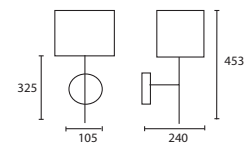

All Wall Lights shown on this page have E14 lamp holders.

ENQUIRIES:
Tel: +44 (0) 1732 350450
Email: sales@heathfield.co.uk

G

H