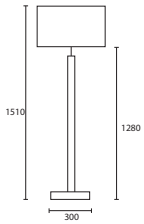

A MADISON CHROME with 18"
Oval Gilt satin Silver pvc lining
M/MADN/F/C
180V/H9/PSATGILT/SL

B BENHAM CHROME with 14"
Thin Drum Oyster linen Champagne
pvc lining
M/BHM/02
14THD/LOY/CL