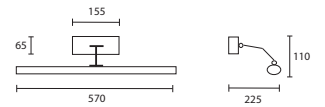

**D VITO MEDIUM OILED BRONZE
M/PIC/VITO/M/OBNZ**