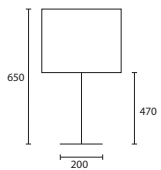

BOUTIQUE

A DAKOTA LARGE CHROME with
14" Rectangle Pewter silk Gold pvc
lining

M/DAK/L/C 14SR/SPE/GL