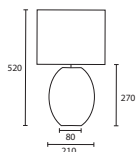

C CROCUS IN OLIVE TWIST with
10" Tall French Drum White silk
G/CRO/OLT 10TFRD/SW