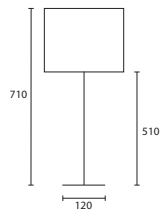

A

B

C

TABLE

NOTES

All lampshades are lined in white pvc unless otherwise stated.

All our lamps will accept either Compact Fluorescent (CFL) or energy saving Halogen light bulbs, see page 222.

All lamp holders are E27 unless otherwise stated.