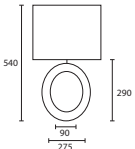

B DAKOTA MEDIUM BRONZE with
 10" Rectangle Pewter silk Gold pvc
 lining
M/DAK/M/BNZ 10SR/SPE/GL

A

B

TABLE

C HULA with 15" Oval Pewter
 velvet Silver pvc lining
M/HUL/045 15OV/VPE/SL

D DIZZY with 12" Flat Drum
 Bronze velvet Gold pvc lining
M/DIZ/046 12FD/VBNZ/GL