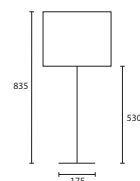

C ROCOCO BLACK LACQUER with
12" Tall French Drum Fig silk Gold
pvc lining
W/ROC/01 12TFRD/SFIG/GL