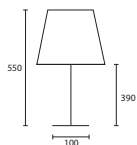

Opposite page
MURA SMOKE with 14" French
Drum Ivory satin Gold pvc lining
G/MURA/SMK
14FRD/PSATIV/GL

This page
A OPERA 3 BALL SMOKE with 16"
Flat Drum Gilt satin Gold pvc lining
G/OP/SMK/03
16FD/PSATGILT/GL