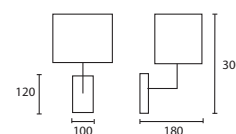

D

C DAKOTA WALL BRONZE with 8"
Rectangle Fig silk Gold pvc lining
M/DAK/W/BNZ*
08SR/H7/SFIG/GL

D DAKOTA BRONZE with 18"
Rectangle Fig silk Gold pvc lining
M/DAK/F/BNZ
18SR/SFIG/GL