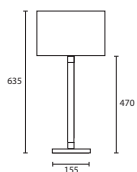

BOUTIQUE

A ASCOT MINK with 14" Flat Drum Mink silk
G/ASCT/01/MNK 14FD/SM

B ASCOT OLIVE with 14" Flat Drum Olive silk
G/ASCT/01/OLV 14FD/SOVL

NOTES

All lampshades are lined in white pvc unless otherwise stated.
All our lamps will accept either Compact Fluorescent (CFL) or energy saving Halogen light bulbs, see page 222.
All lamp holders are E27 unless otherwise stated.

ENQUIRIES:
Tel: +44 (0) 1732 350450
Email: sales@heathfield.co.uk