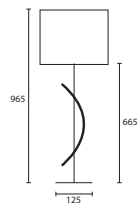

TABLE

B RIVOLI with 18" Oval Oyster linen
M/RIV 180V/LOY

C AQUILLA with 15" Oval Pebble silk
Silver pvc lining
M/AQL 150V/SPBL/SL