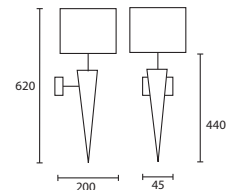

B TORCHERE NICKEL with 12"
Crescent Oyster satin Gold pvc lining
M/TOR/03/NKL * 12CRES/SATOY/GL

C BRECHT SINGLE NICKEL (ACRYLIC)
with 10" Thin Sloped Oval Ivory silk
Gold pvc lining
M/BRCHT/S/NKL 10TISOV/SIV/GL