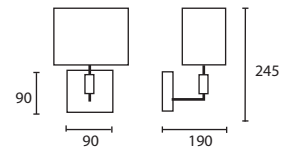

BATHROOM

177

B EMILE CHROME with 8" Rectangle
Mink silk Silver pvc lining

MB/EMILE/C 08SR/SM/SL

C LAURANT CHROME with 12"
Rectangle Ivory silk Silver pvc lining

MB/LAUR/C 12SR/D/SIV/SL