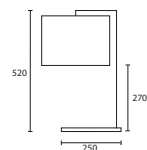

C DORSI CHROME with 16" Ellipse Olive silk Gold pvc lining
M/DOR/C
16EL/SOLV/GL

D BLAKE NICKEL with 10" Rectangle Ivory silk Gold pvc lining
M/BLKE/NKL
10REC/H8W6/SIV/GL

All lamp holders are E27 unless otherwise stated.