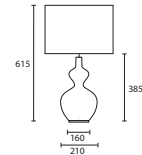

B SEVILLE PEWTER with 16" Flat
 Drum Pewter silk Gold pvc lining
C/SEVL/PWT
16FD/SPE/GL

TABLE

C

D

C CORDOBA LARGE PEWTER with
 20" Thin Drum Pewter silk Gold pvc
 lining
C/CRDB/L/PWT
20THD/SPE/GL

D CORDOBA MEDIUM PEWTER
 with 16" Thin Drum Pewter silk
 Gold pvc lining
C/CRDB/M/PWT
16THD/SPE/GL