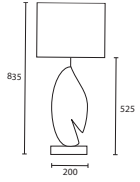

Opposite page
 LARGE LEAF NICKEL with 18" Oval
 Mocha satin Gold pvc lining
M/LEAFL/NKL/L OR R*
180V/PSATMOCH/GL

This page
A HELENE LARGE with 11" Oval
 Cinnamon silk Delph Blue silk lining
M/HELE/NKL/L**
110V/SCIN/SDELPL