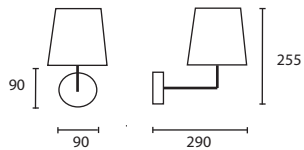

This page
A ANAIS CHROME with 8" Crescent
 White silk Silver pvc lining
MB/ANAIS/C 08CRES/SW/SL

B ADELE CHROME with 8" Empire
 Ivory silk Gold pvc lining
MB/ADELE/C 08E/SIV/GL

A

B

C GERARD CHROME with 8" Flat
 Drum Antique Gold silk Gold pvc
 lining
MB/GERD/C 08FD/SAG/GL