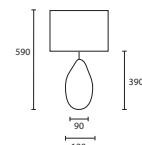

B SEVILLE PEWTER with 16" Flat
 Drum Pewter silk Gold pvc lining
C/SEVL/PWT
16FD/SPE/GL

C

D

C CORDOBA LARGE PEWTER with
 20" Thin Drum Pewter silk Gold pvc
 lining
C/CRDB/L/PWT
20THD/SPE/GL

D CORDOBA MEDIUM PEWTER
 with 16" Thin Drum Pewter silk
 Gold pvc lining
C/CRDB/M/PWT
16THD/SPE/GL