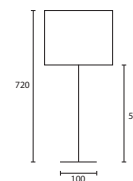

ENQUIRIES:
Tel: +44 (0) 1732 350450
Email: sales@heathfield.co.uk

D

LAMPSHADE OPTIONS

SEE OUR LAMPSHADE BROCHURE FOR ALTERNATIVE STYLES & OPTIONS +44 (0) 1732 350450

A

B

Opposite page
 MONO LARGE AMETHYST with 15"
 Oval Mocha satin Silver pvc lining
G/MONO/AMET/L
150V/H7/PSATMOCH/SL