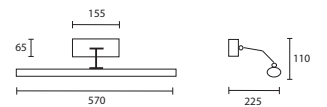

**E VITO LARGE CHROME
M/PIC/VITO/L/C**

**F VITO MEDIUM SATIN NICKEL
M/PIC/VITO/M/SN**