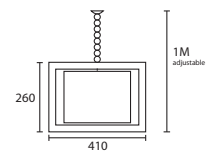

B DERWENT ANTIQUE BRASS
CUBE MEDIUM with 14" Drum
Oyster linen

M/DER/M/AB 14FD/H7.5/LOY