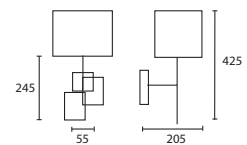

A

B

Opposite page
QUARTZ NICKEL with 13" Oval
Mocha satin Yew silk lining
M/QRTZ/W/NKL*
130V/H8½/PSATMOCH/SYWL

A SEATTLE NICKEL with 10"
Shield Mocha satin Gold pvc lining
M/STTL/W/NKL**
10SHLD/PSATMOCH/GL

WALL

C

D

B OLIVE TREE NICKEL with 11" Oval
Ivory silk Gold pvc lining
M/OLTW/NKL** **110V/H6½/SIV/GL**

C CORAL NICKEL with 10" Thin
Sloped Oval Oyster satin
M/COR/W/NKL** **10TISOV/SATOY**

D HELENE NICKEL with 9"
Oval Chocolate satin Silver pvc lining
M/HEL/W/NKL** **09OVSM/SATCH/SL**

*E27 lamp holders.
**E14 lamp holders.