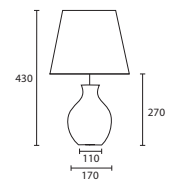

TABLE

47

NOTES

All lampshades are lined in white pvc unless otherwise stated.

All our lamps will accept either Compact Fluorescent (CFL) or energy saving Halogen light bulbs, see page 222.

All lamp holders are E27 unless otherwise stated.

ENQUIRIES:

Tel: +44 (0) 1732 350450

Email: sales@heathfield.co.uk