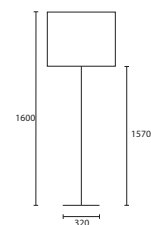

NOTES

All lampshades are lined in white pvc unless otherwise stated.

All our lamps will accept either Compact Fluorescent (CFL) or energy saving Halogen light bulbs, see page 222.

All lamp holders are E27 unless otherwise stated.

ENQUIRIES:
Tel: +44 (0) 1732 350450
Email: sales@heathfield.co.uk