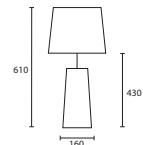

Opposite page
SELINIA MEDIUM BLACK CUT
GLASS with 16" French Drum
Truffle silk Gold pvc lining
G/SELN/M/B 16FRD/STRF/GL

This page
A SELINIA LARGE BLACK CUT
GLASS with 18" French Drum
Truffle silk Gold pvc lining
G/SELN/L/B 18FRD/STRF/GL

B SELINIA MEDIUM BLACK CUT
GLASS with 16" French Drum
Truffle silk Gold pvc lining
G/SELN/M/B 16FRD/STRF/GL

C ISOBEL SMOKE with 14" Flat
Drum Mink velvet Gold pvc lining
G/ISO/019 14FD/VM/GL

D ARIADNE SMOKE with 16" Flat
Drum Bronze velvet Gold pvc lining
G/ARI/01 16FD/VBNZ/GL

All lamp holders are E27 unless
otherwise stated.

ENQUIRIES:
Tel: +44 (0) 1732 350450
Email: sales@heathfield.co.uk