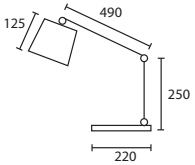

Opposite page
TORUN ANTIQUE BRASS with 10"
French Drum Ivory silk Champagne
pvc lining
M/TORUN/AB 10FRD/P/SIV/CL

This page
A TORUN CHROME with 10"
French Drum Antique Gold silk
Gold pvc lining
M/TORUN/C 10FRD/SAG/GL

B TORUN ANTIQUE BRASS with
10" French Drum Ivory silk Gold
pvc lining
M/TORUN/AB 10FRD/P/SIV/GL

A