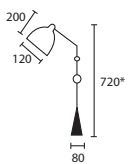

Opposite page
JATO DESK/WALL CHROME
M/JATO/DW/C*