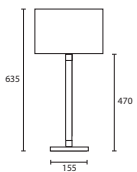

BOUTIQUE

A ASCOT MINK with 14" Flat Drum Mink silk
G/ASCT/01/MNK 14FD/SM

B ASCOT OLIVE with 14" Flat Drum Olive silk
G/ASCT/01/OLV 14FD/SOVL