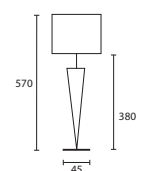

TABLE 111

C

D

B TORCHERE with 16" Thin Drum
 Ivory silk Yew silk lining

M/TOR/01
16THD/SIV/SYWL

C DORSI CHROME with 16"
 Ellipse Olive silk Gold pvc lining

M/DOR/C
16EL/SOLV/GL

D BLAKE CHROME with 10"
 Rectangle Ivory silk Gold pvc lining