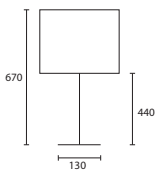

C LIVINGSTONE BRASS with 14"
Retro Drum Fig silk Gold pvc lining
M/LIV/098/B 14RD/SFIG/GL