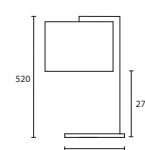

D BLAKE CHROME with 10"
Rectangle Ivory silk Gold pvc lining

M/BLK/C
10SR/H8W6/SIV/GL