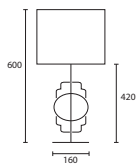

Opposite page
PRAGUE BRONZE with 11" Oval
Yew silk Gold pvc lining
M/PRG/BNZ
110V/SYW/GL