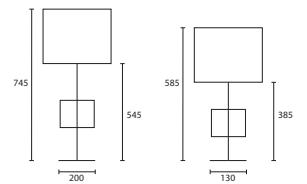

TABLE

59

C FORGE LAMP NICKEL MEDIUM
with 12" Rectangle Pewter silk Gold
pvc lining
M/FORG/M 12SR/SPE/GL

NOTES

All lampshades are lined in white pvc unless otherwise stated.

All our lamps will accept either Compact Fluorescent (CFL) or energy saving Halogen light bulbs, see page 222.

All lamp holders are E27 unless otherwise stated.

ENQUIRIES:
Tel: +44 (0) 1732 350450
Email: sales@heathfield.co.uk