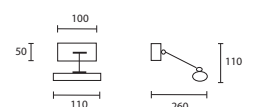

**Other finishes available.
*Also available in medium size**