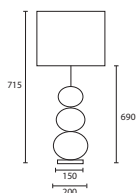

Opposite page
MURA SMOKE with 14" French
Drum Ivory satin Gold pvc lining
G/MURA/SMK
14FRD/PSATIV/GL

This page
A OPERA 3 BALL SMOKE with 16"
Flat Drum Gilt satin Gold pvc lining
G/OP/SMK/03
16FD/PSATGILT/GL

A

B OPERA 4 BALL SMOKE with 14"
Flat Drum Gilt satin Gold pvc lining
G/OP/SMK/04
14FD/PSATGILT/GL

C OPERA 2 BALL SMOKE with 8"
Medium Drum Gilt satin Gold pvc
lining
G/OP/SMK/02
08MD/PSATGILT/GL

C

D MURA SMOKE with 14" French
Drum Gilt satin Gold pvc lining
G/MURA/SMK
14FRD/PSATGILT/GL