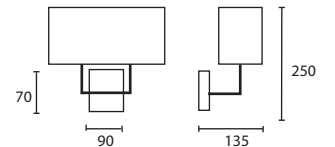

**All bathroom lights with
lampshades are available
as IP44 or IP20 configurations.**

All Wall lights on these pages have
G9 lamp holders (A G9 halogen
lamp is required).

ENQUIRIES:

Tel: +44 (0) 1732 350450

Email: sales@heathfield.co.uk