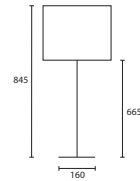

C

All lamp holders are E27 unless otherwise stated.

ENQUIRIES:
Tel: +44 (0) 1732 350450
Email: sales@heathfield.co.uk

A

B

Opposite page
 THEO WENGE with 13" Oval Pebble
 silk Delph Blue silk lining
W/THEO/T/WNG
130V/SPBL/SDELPL