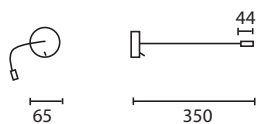

A

B

C ELVIO CHROME
M/ELV/C

D JATO LED CHROME
M/JATO/LED/C**

***E14 lamp holders.**
****GU10 fitting.**

C

D

All LED's are 1 Watt unless
otherwise stated.