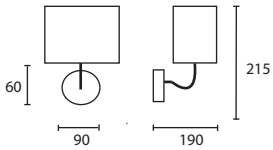

This page
A ANAIS CHROME with 8" Crescent
 White silk Silver pvc lining
MB/ANAIS/C 08CRES/SW/SL

B ADELE CHROME with 8" Empire
 Ivory silk Gold pvc lining
MB/ADELE/C 08E/SIV/GL

A

B

C GERARD CHROME with 8" Flat
 Drum Antique Gold silk Gold pvc
 lining
MB/GERD/C 08FD/SAG/GL