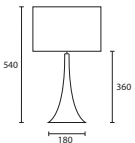

B DAKOTA MEDIUM BRONZE with
 10" Rectangle Pewter silk Gold pvc
 lining
M/DAK/M/BNZ 10SR/SPE/GL

A

B

TABLE

C HULA with 15" Oval Pewter
 velvet Silver pvc lining
M/HUL/045 15OV/VPE/SL

D DIZZY with 12" Flat Drum
 Bronze velvet Gold pvc lining
M/DIZ/046 12FD/VBNZ/GL