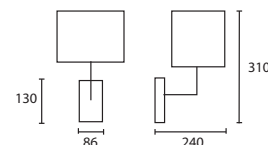

D MILO WALL WENGE with 10" Rectangle Oyster linen Champagne pvc lining
W/MILO/WNG 10SR/LOY/CL

E MILO WALL MAKASSAR with 10" Rectangle Ivory silk Gold pvc lining
W/MILO/MK 10SR/SIV/GL

F