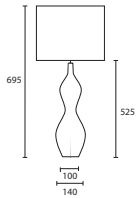

Opposite page
ROLLO ANTIQUE BRONZE with 16"
French Drum Ivory silk Champagne
pvc lining
M/ROL/ABNZ 16FRD/SIV/CL

This page
A ROLLO ANTIQUE GOLD with 16"
French Drum Ivory silk Champagne
pvc lining
M/ROL/AG 16FRD/SIV/CL

B ROLLO ANTIQUE BRONZE with
16" French Drum Ivory silk
Champagne pvc lining
M/ROL/ABNZ 16FRD/SIV/CL

60 **TABLE**

C AVA BLACK with 14" Thin Drum
Gilt satin Gold pvc lining
**M/AVA/01
14THD/PSATGILT/GL**

D AVA SILVER with 14" Thin Drum
Mink velvet Gold pvc lining
**M/AVA/02
14THD/VM/GL**

C

All lamp holders are E27 unless
otherwise stated.

ENQUIRIES:
Tel: +44 (0) 1732 350450
Email: sales@heathfield.co.uk