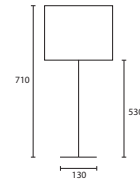

B

Opposite page
CUBA WENGE with 12" Flat Drum
Pebble silk Silver pvc lining

W/CUB/T/WNG
12FD/SPBL/SL