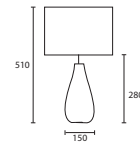

LOUIS LARGE NICKEL with 18"
 Sloped Oval Ivory satin Champagne
 pvc lining
M/LOUIS/L/NKL
18SOV/PSATIV/CL

C

D

A

B

Opposite page
 ERIS CHARTREUSE GREEN
 TORTOISESHELL with 8" Medium
 Drum Leaf satin Gold pvc lining
G/ERIS/CGT
08MD/PSATLEAF/GL