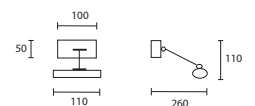

**Other finishes available.
*Also available in medium size**