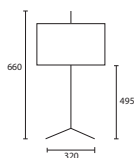

BOUTIQUE

A TRINITY with 12" Thin Drum
Mocha satin Silver pvc lining
M/TRTY/01
12THD/PSATMOCHA/SL

B TRINITY floor lamp with 18"
Thin Drum Mocha satin Silver pvc
lining
M/TRTY/02
18THD/PSATMOCHA/SL