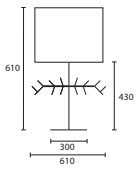

Lampshades please refer to our specialist Lampshade Catalogue to see the full selection of available options for every table lamp.

Opposite page
 OLIVE TREE LARGE NICKEL with 24"
 Oval Oyster linen Yew silk lining
 (also available in Black Nickel finish)
M/OLT/L/NKL
240V/H7/LOY/SYWL