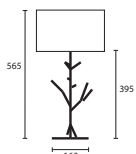

This page
A CORAL with 12" Rectangle
Pebble silk Silver pvc lining
M/COR
12SR/SPBL/SL

A