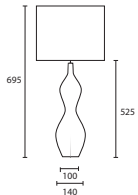

Opposite page
ROLLO ANTIQUE BRONZE with 16"
French Drum Ivory silk Champagne
pvc lining
M/ROL/ABNZ 16FRD/SIV/CL

This page
A ROLLO ANTIQUE GOLD with 16"
French Drum Ivory silk Champagne
pvc lining
M/ROL/AG 16FRD/SIV/CL

B ROLLO ANTIQUE BRONZE with
16" French Drum Ivory silk
Champagne pvc lining
M/ROL/ABNZ 16FRD/SIV/CL

60 **TABLE**

C AVA BLACK with 14" Thin Drum
Gilt satin Gold pvc lining
**M/AVA/01
14THD/PSATGILT/GL**

D AVA SILVER with 14" Thin Drum
Mink velvet Gold pvc lining
**M/AVA/02
14THD/VM/GL**

C

All lamp holders are E27 unless
otherwise stated.

ENQUIRIES:
Tel: +44 (0) 1732 350450
Email: sales@heathfield.co.uk