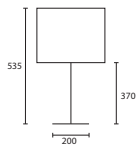

All lamp holders are E27 unless otherwise stated.

ENQUIRIES:

Tel: +44 (0) 1732 350450

Email: sales@heathfield.co.uk

C

BOUTIQUE

A STOCKHOLM CHROME with 14" Thin Drum Yew silk Gold pvc lining
M/STKH/T/C 14THD/SYW/GL