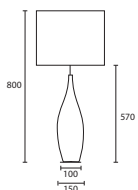

Opposite page
TALIUS with 16" Flat Drum Gilt
satin Gold pvc lining
G/TAL 16FD/PSATGILT/GL

This page
A MONO LARGE BLACK with 14"
Thin Drum Black silk Silver pvc
lining
G/MONO/028B 14THD/SB/SL

B MONO MEDIUM BLACK with 12"
Thin Drum Black silk Silver pvc
lining
G/MONO/029B 12THD/SB/SL