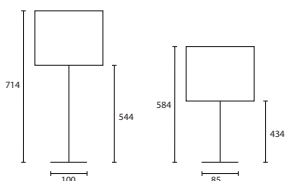

Opposite page
TALUIS with 16" Flat Drum Gilt
satin Gold pvc lining
G/TAL 16FD/PSATGILT/GL

This page
A MONO LARGE BLACK with 14"
Thin Drum Black silk Silver pvc
lining
G/MONO/028B 14THD/SB/SL

B MONO MEDIUM BLACK with 12"
Thin Drum Black silk Silver pvc
lining
G/MONO/029B 12THD/SB/SL

A

B

72 TABLE

C MONO LARGE WHITE with 14"
Thin Drum White silk Silver pvc
lining
G/MONO/028W 14THD/SW/SL

D MONO MEDIUM WHITE with 12"
Thin Drum White silk Silver pvc
lining
G/MONO/029W 12THD/SW/SL

D

All lamp holders are E27 unless
otherwise stated.

ENQUIRIES:
Tel: +44 (0) 1732 350450
Email: sales@heathfield.co.uk