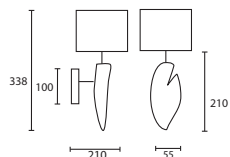

Opposite page
ACANTHUS NICKEL with 9" Oval
Mocha satin Gold pvc lining
M/ACAN/W/NKL
09OVSM/H7/PSATMOCH/GL

This page
A ACANTHUS NICKEL with 10"
Crescent Ivory satin Silver
pvc lining
M/ACAN/W/NKL
10CRES/PSATIV/SL

B HORN NICKEL with 9" Oval
Gilt satin Gold pvc lining
M/HORN/W/NKL*
09OV/PSATGILT/GL

C LEAF OILED BRONZE with 8"
Flat Drum Ivory silk Gold pvc lining
M/LEAF/W/OBNZ*
08FD/SIV/GL

D LEAF NICKEL with 8" Flat Drum
Oyster satin
M/LEAF/W/NKL*
08FD/SATYO

C

*Available in left and right pairs

All Wall Lights shown on this page
have E14 lamp holders.

ENQUIRIES:
Tel: +44 (0) 1732 350450
Email: sales@heathfield.co.uk