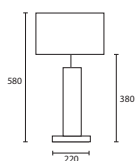

All lamp holders are E27 unless otherwise stated.

ENQUIRIES:

Tel: +44 (0) 1732 350450

Email: sales@heathfield.co.uk

C

BOUTIQUE

A GENEVA TABLE with 12"
Rectangle Pewter silk Gold pvc
lining

M/GENV/T 12SR/H8/SPE/GL