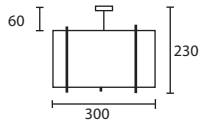

B FREIBURG - Bespoke fitting