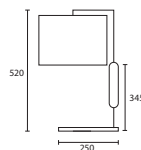

B BENHAM CHROME with 10"
Thin Drum Oyster linen
M/BHM/01
10THD/LOY

All LED's are 1 Watt unless otherwise stated.

All lamp holders are E27 unless otherwise stated.

ENQUIRIES:

Tel: +44 (0) 1732 350450

Email: sales@heathfield.co.uk