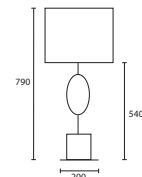

TABLE

B POD GOLD with 15" Oval Ivory
silk Gold pvc lining

M/POD/GLD 15OV/SIV/GL