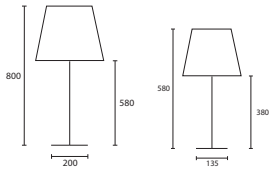

A

B

C BEATRICE BRONZE LARGE with
 18" Oval Gilt satin Gold pvc lining
M/BEA/L/BNZ
180V/PSATGILT/GL

D BEATRICE BRONZE MEDIUM
 with 15" Oval Ivory satin Gold pvc
 lining
M/BEA/M/BNZ
150V/PSATIV/GL

C

D

All lamp holders are E27 unless
 otherwise stated.