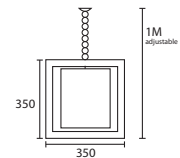

C

D

Opposite page
DERWENT ANTIQUE BRASS CUBE
SMALL with 8" Drum Oyster linen
M/DER/S/AB 08MD/H7.5/LOY

This page
A DERWENT ANTIQUE BRASS
CUBE LARGE with 12" Drum Oyster
linen

M/DER/L/AB 12MD/H11/LOY

B DERWENT ANTIQUE BRASS
CUBE MEDIUM with 14" Drum
Oyster linen