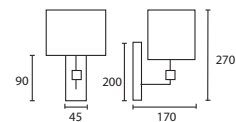

F BERLIN ANTIQUE ROSE with 10" Crescent Ermine silk Corinth silk lining

M/BER/ANTR/C
10CRES/SERM/SCRL