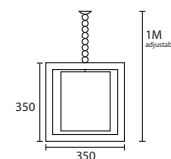

This page
A DERWENT ANTIQUE BRASS
 CUBE LARGE with 12" Drum Oyster
 linen

M/DER/L/AB 12MD/H11/LOY

B DERWENT ANTIQUE BRASS
 CUBE MEDIUM with 14" Drum
 Oyster linen

M/DER/M/AB 14FD/H7.5/LOY

C DERWENT ANTIQUE BRASS
 CUBE SMALL with 8" Drum Oyster
 linen