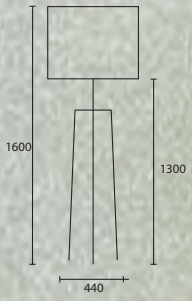

TRIANON CHROME with 20" Flat Drum
Antique Gold silk Gold pvc lining
M/TRN/C 20FD/H12/SAG/GL