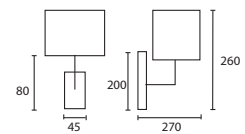

C DISKUS CHROME SMOKE with
10" Rectangle Pewter silk Gold pvc
lining
G/DISK/SM/C 10SR/H7/SPE/GL

D ETIENNE SMOKE with 10"
Crescent Gunmetal silk Gold pvc
lining
G/ETI/03/C 10CRES/SGU/GL