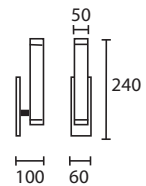

C HENRI CHROME AND OPAL GLASS
MB/HENR/C

NOTES

All lampshades are lined in white pvc unless otherwise stated.

All our lamps will accept either Compact Fluorescent (CFL) or energy saving Halogen light bulbs, see page 222.

All Wall lights on these pages have G9 lamp holders (A G9 halogen lamp is required).

ENQUIRIES:

Tel: +44 (0) 1732 350450

Email: sales@heathfield.co.uk