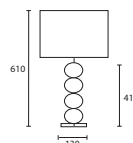

C MURA AMETHYST with 14"
French Drum Mocha satin Silver
pvc lining
G/MURA/AMET
14FRD/PSATMOCH/SL