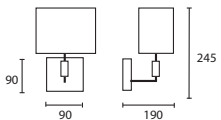

D CAMILLE CHROME with 8" Crescent Antique Gold silk Silver pvc lining
MB/CAML/C
08CRES/SAG/SL

C

D

All Wall Lights shown on this page have E14 lamp holders.

ENQUIRIES:

Tel: +44 (0) 1732 350450

Email: sales@heathfield.co.uk