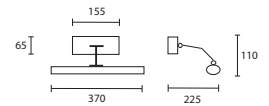

**G MORTIMER LARGE CHROME
M/PIC/MORT/L/C***