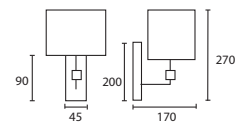

F BERLIN ANTIQUE ROSE with 10" Crescent Ermine silk Corinth silk lining

M/BER/ANTR/C

10CRES/SERM/SCRL