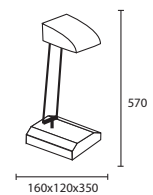

*G6.35 Lamp.

All lamp holders are E27 unless otherwise stated.

ENQUIRIES:
Tel: +44 (0) 1732 350450
Email: sales@heathfield.co.uk