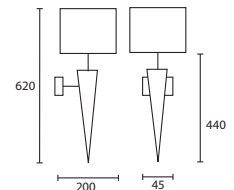

B TORCHERE NICKEL with 12"
Crescent Oyster satin Gold pvc lining
M/TOR/03/NKL * 12CRES/SATOY/GL

C BRECHT SINGLE NICKEL (ACRYLIC)
with 10" Thin Sloped Oval Ivory silk
Gold pvc lining
M/BRCHT/S/NKL 10TSOV/SIV/GL