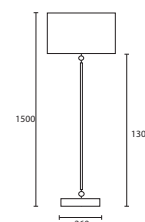

C ARKONA FLOOR with 20" Thin Drum Fig silk Gold pvc lining
M/ARK/F 20THD/SFIG/GL