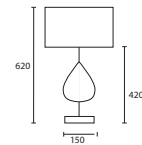

Opposite page
LOTUS GOLD with 12" Bubble Oval
Ivory silk Gold pvc lining

M/LOT/GLD
12BUO/SIV/GL