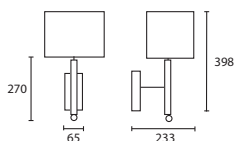

***E14 Lamp holder.**

All lamp holders are E27 unless otherwise stated.

ENQUIRIES:

Tel: +44 (0) 1732 350450

Email: sales@heathfield.co.uk

A

B

BOUTIQUE