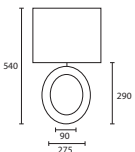

B DAKOTA MEDIUM BRONZE with
 10" Rectangle Pewter silk Gold pvc
 lining
M/DAK/M/BNZ 10SR/SPE/GL

A

B

TABLE

C HULA with 15" Oval Pewter
 velvet Silver pvc lining
M/HUL/045 15OV/VPE/SL

D DIZZY with 12" Flat Drum
 Bronze velvet Gold pvc lining
M/DIZ/046 12FD/VBNZ/GL