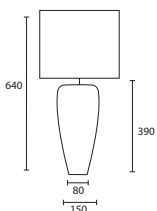

C ESME SAPPHIRE with 15" Oval
 Gunmetal silk Silver pvc lining
G/ESM/SAPH 150V/SGU/SL

D ESME ROSE with 16" Sloped
 Oval Ivory satin Champagne pvc
 lining
G/ESM/ROSE 16SOV/PSATIV/CL

A

B

C

D

These glass lamps are individually free blown and will vary slightly in height.