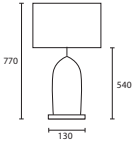

Opposite page
SEVILLE BRONZE with 16" Flat
Drum Pebble silk Gold pvc lining
C/SEVL/BNZ
16FD/SPBL/GL

This page
A CORDOBA LARGE BRONZE with
20" Thin Drum Pebble silk Gold
pvc lining
C/CRDB/L/BNZ
20THD/SPBL/GL