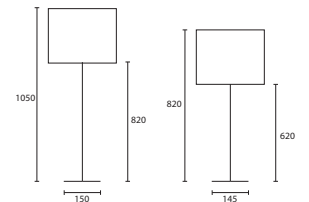

TABLE

87

**Oscar Lamps also available in
Black, White and other finishes.
Ask for details and options.**

NOTES

All lampshades are lined in white pvc unless otherwise stated.

All our lamps will accept either Compact Fluorescent (CFL) or energy saving Halogen light bulbs, see page 222.

All lamp holders are E27 unless otherwise stated.

ENQUIRIES:
Tel: +44 (0) 1732 350450
Email: sales@heathfield.co.uk