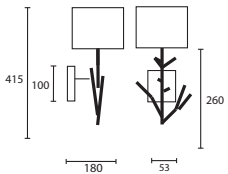

B CORAL GOLD LEAF with 10" Thin Sloped Oval
Ivory silk Gold pvc lining
M/COR/W/GL
10TSOV/SIV/GL

A