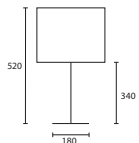

B DAKOTA MEDIUM CHROME
with 10" Rectangle Pewter silk Gold
pvc lining

M/DAK/M/C 10SR/SPE/GL