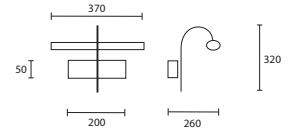

**C VITO LARGE SATIN NICKEL
M/PIC/VITO/L/SN**