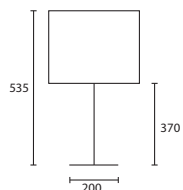

Opposite page
STOCKHOLM with 14" Thin Drum
Fig silk Gold pvc lining
M/STKH/T/C
14THD/SFIG/GL

This page
A IVOR NICKEL with 16" Coolie
Mocha satin Silver pvc lining
M/IVR/NKL
16C/PSATMOCH/SL