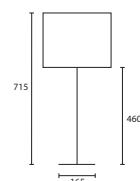

B SPIRE MEDIUM BLACK LACQUER
with 10" Medium Drum Ivory silk
Gold pvc lining
W/SPR/02 10MD/SIV/GL