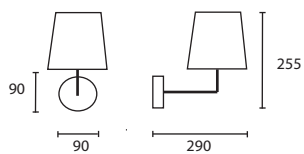

Opposite page
CAMILLE CHROME with 8" Crescent
Indigo silk Silver pvc lining
MB/CAML/C 08CRES/SIDG/SL

This page
A ANAIS CHROME with 8" Crescent
White silk Silver pvc lining
MB/ANAIS/C 08CRES/SW/SL

B ADELE CHROME with 8" Empire
Ivory silk Gold pvc lining
MB/ADELE/C 08E/SIV/GL

A

B

C GERARD CHROME with 8" Flat
Drum Antique Gold silk Gold pvc
lining
MB/GERD/C 08FD/SAG/GL

D CHARLES CHROME with 8" Half
Rectangle Yew silk Silver pvc lining
MB/CHAR/C 08HR/SYW/SL

**All bathroom lights with
lampshades are available
as IP44 or IP20 configurations.**

ENQUIRIES:
Tel: +44 (0) 1732 350450
Email: sales@heathfield.co.uk