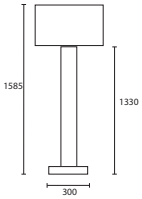

A MILO RECTANGLE MAKASSAR
with 20" Rectangle Black silk Gold
pvc lining
W/MILO/F/MAK 20SR/SB/GL

Also available in Wenge

B RUFUS SQUARE WENGE with
14" Straight Square Ivory silk Gold
pvc lining
W/RUF/F/WNG 14SS/SIV/GL