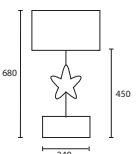

D STARFISH RECTANGLE with 12"
Rectangle Gilt satin Silver pvc lining
M/STAR
12REC/H9/PSATGILT/SL

C