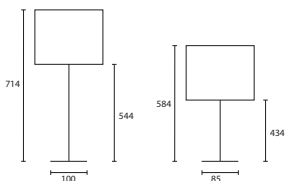

A

B

72 TABLE

C MONO LARGE WHITE with 14"
 Thin Drum White silk Silver pvc
 lining
G/MONO/028W 14THD/SW/SL

D MONO MEDIUM WHITE with 12"
 Thin Drum White silk Silver pvc
 lining
G/MONO/029W 12THD/SW/SL

C

D

All lamp holders are E27 unless
 otherwise stated.