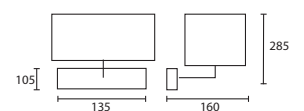

*E14 Lamp holder.

All lamp holders are E27 unless otherwise stated.

ENQUIRIES:

Tel: +44 (0) 1732 350450

Email: sales@heathfield.co.uk