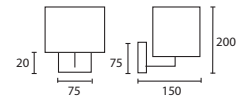

**Also available in Chrome &
Bronze finishes.**

E

F