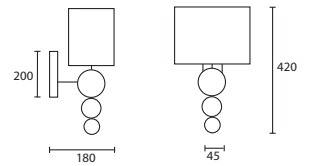

Opposite page
ALETTE with 12" Crescent Pebble
silk Silver pvc lining
G/ALETT/W 12CRES/SPBL/SL

This page
A DISKUS BRASS AMBER with 10"
Crescent Ivory silk Gold pvc lining
G/DISK/AMB/B 10CRES/SIV/GL

B DISKUS CHROME CLEAR with 10"
Crescent Pebble silk Gold pvc lining
G/DISK/CLR/C 10CRES/SPBL/GL