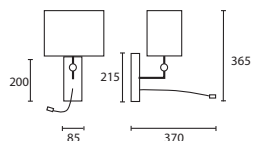

A

B

C ELVIO CHROME
M/ELV/C

D JATO LED CHROME
M/JATO/LED/C**

***E14 lamp holders.**
****GU10 fitting.**

C

D

All LED's are 1 Watt unless
otherwise stated.