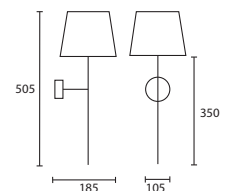

*E27 lamp holder.

All Wall Lights shown on this page
have E14 lamp holders unless
otherwise stated.

B

C