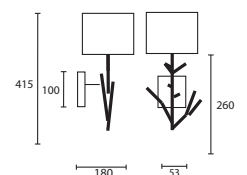

D HELENE NICKEL with 9"
Oval Chocolate satin Silver pvc lining
M/HEL/W/NKL** **09OVSM/SATCH/SL**