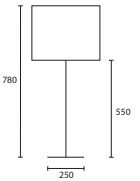

A

B

C ELAMIS with 15" Oval Oyster linen
M/ELAM/NKL
150V/LOY

D THISBE with 13" Oval Oyster linen
M/THSB/NKL
130V/LOY

***Available as left and right facing pairs.**
****E14 lamp holders.**

All lamp holders are E27 unless otherwise stated.