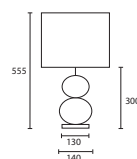

A

B

B OPERA 4 BALL TORTOISESHELL
 with 14" Flat Drum Oyster linen
G/OP/022T 14FD/LOY

C OPERA 2 BALL TORTOISESHELL
 with 10" Medium Drum Oyster linen
G/OP/020T 10MD/LOY

D JULIANNE TORTOISESHELL with
 16" Retro Drum Oyster linen Gold
 pvc lining
G/JUL/018T 16RD/LOY/GL