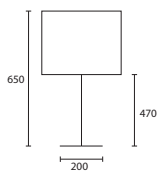

A DAKOTA LARGE BRONZE with
14" Rectangle Fig silk Gold pvc
lining

M/DAK/L/BNZ 14SR/SFIG/GL