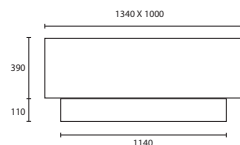

*3 x E27 lamp holders.

D LARGE BLACK TWO TIER
RECTANGLE with Turquoise and Lime
silk lining and Black acrylic diffuser**

**8 x E27 lamp holders.