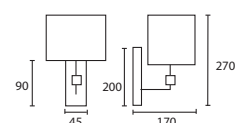

All Wall Lights shown on this page have E14 lamp holders.

ENQUIRIES:
Tel: +44 (0) 1732 350450
Email: sales@heathfield.co.uk