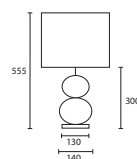

D JULIANNE TORTOISESHELL with
16" Retro Drum Oyster linen Gold
pvc lining
G/JUL/018T 16RD/LOY/GL