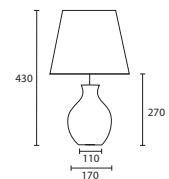

TABLE

47

NOTES

All lampshades are lined in white pvc unless otherwise stated.

All our lamps will accept either Compact Fluorescent (CFL) or energy saving Halogen light bulbs, see page 222.

All lamp holders are E27 unless otherwise stated.

ENQUIRIES:

Tel: +44 (0) 1732 350450

Email: sales@heathfield.co.uk