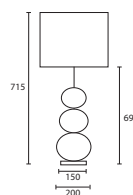

This page
A OPERA 3 BALL AMETHYST with
 16" Flat Drum Mocha satin Silver
 pvc lining
G/OP/AMET/03
16FD/PSATMOCH/SL

C

B OPERA 4 BALL AMETHYST with
 14" Flat Drum Mocha satin Silver
 pvc lining
G/OP/AMET/04
14FD/PSATMOCH/SL