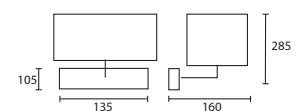

*E14 Lamp holder.

All lamp holders are E27 unless otherwise stated.

ENQUIRIES:

Tel: +44 (0) 1732 350450

Email: sales@heathfield.co.uk