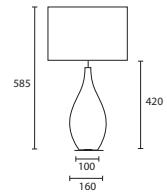

Opposite page
FABIEN SMOKE with 14" Thin
Drum Antique Silver silk Silver pvc
lining

G/FAB/SMK 14THD/SAS/SL

This page
LUNAR INDIGO with 14" Thin
Drum Mink silk Silver pvc lining

G/LNR/01 14THD/SM/SL

C

MARAIS INDIGO with 16" Flat
Drum Oatmeal linen Silver pvc
lining

G/MAR/02 16FD/LO/SL

MARAIS BLACK with 16" Flat
Drum Black linen

G/MAR/03 16FD/LB

MARAIS WHITE with 16" Flat
Drum White linen

G/MAR/04 16FD/LW

TABLE

All lamp holders are E27 unless
otherwise stated.

ENQUIRIES:
Tel: +44 (0) 1732 350450
Email: sales@heathfield.co.uk