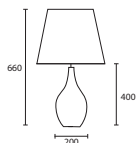

Opposite page
JULIANNE TORTOISESHELL with
16" Retro Drum Oyster linen Gold
pvc lining
G/JUL/018T 16RD/LOY/GL

This page
A OPERA 3 BALL TORTOISESHELL
with 18" Retro Drum Oyster linen
G/OP/02IT 18RD/LOY