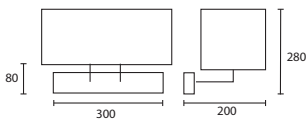

This page
A BRAQUE CHROME with 10"
 Rectangle Antique Gold silk Gold
 pvc lining
M/BRQ/03/C 10SR/SAG/GL

B MONDRIAN with 10" Rectangle
 Oyster linen Gold pvc lining
M/MON/03W/C 10SR/LOY/GL

A

B

C BRAQUE DOUBLE ARM CHROME
 with 14" Rectangle Fig silk Gold pvc
 lining
M/BRQ/04D/C 14SR/DBF/SFIG/GL