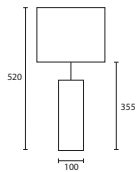

B DARWIN MEDIUM CUBE WENGE
with 14" Thin Drum Oyster linen
Champagne pvc lining
W/DAR/M/WNG* 14THD/LOY/CL

*Also available in Makassar

All lamp holders are E27 unless otherwise stated.

ENQUIRIES:

Tel: +44 (0) 1732 350450

Email: sales@heathfield.co.uk