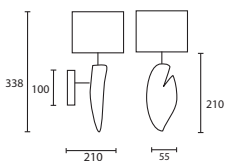

B CORAL GOLD LEAF with 10" Thin Sloped Oval
Ivory silk Gold pvc lining
M/COR/W/GL
10TSOV/SIV/GL

A

B

C HELENE GOLD LEAF with 9" Oval
Black satin Gold pvc lining
M/HEL/W/GL
09OVSM/H7/SATB/GL

D LEAF GOLD with 9" Oval Ivory
satin Gold pvc lining
M/LEAF/W/BNZ*
09OVSM/H7/PSATIV/GL