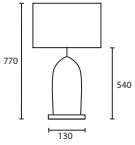

Opposite page
SEVILLE BRONZE with 16" Flat
Drum Pebble silk Gold pvc lining
C/SEVL/BNZ
16FD/SPBL/GL

This page
A CORDOBA LARGE BRONZE with
20" Thin Drum Pebble silk Gold
pvc lining
C/CRDB/L/BNZ
20THD/SPBL/GL