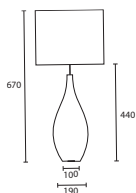

Opposite page
LUCIENNE OLIVE with 18" Thin
Drum Ivory silk Gold pvc lining
G/LUCNE/DOL 18THD/SIV/GL

This page
A LILY GARNET with 16" Flat Drum
Ivory silk Champagne pvc lining
G/LIL/GAR 16FD/SIV/CL

A

B MIA OLIVE with 15" Oval Yew
silk Silver pvc lining
G/MIA/OL 15OV/SYW/SL

C CROCUS IN OLIVE TWIST with
10" Tall French Drum White silk
G/CRO/OLT 10TFRD/SW

D CROCUS IN FUCHSIA OPTIC
with 10" Tall French Drum Antique
Silver silk
G/CRO/FUSC 10TFRD/SAS

ENQUIRIES:
Tel: +44 (0) 1732 350450
Email: sales@heathfield.co.uk