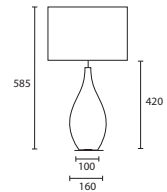

Opposite page
FABIEN SMOKE with 14" Thin
Drum Antique Silver silk Silver pvc
lining

G/FAB/SMK 14THD/SAS/SL

This page
A LUNAR INDIGO with 14" Thin
Drum Mink silk Silver pvc lining

G/LNR/01 14THD/SM/SL

C

B MARAIS INDIGO with 16" Flat
Drum Oatmeal linen Silver pvc
lining

G/MAR/02 16FD/LO/SL

C MARAIS BLACK with 16" Flat
Drum Black linen

G/MAR/03 16FD/LB

D MARAIS WHITE with 16" Flat
Drum White linen

G/MAR/04 16FD/LW

All lamp holders are E27 unless
otherwise stated.

ENQUIRIES:
Tel: +44 (0) 1732 350450
Email: sales@heathfield.co.uk