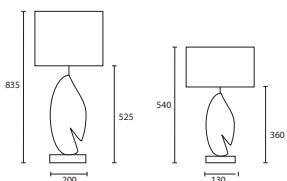

A

B

TABLE

D LARGE LEAF NICKEL with 18"
 Oval Oyster linen Yew silk lining
M/LEAF/L/NKL/L OR R*
180V/LOY/SYWL

***Available as left and right facing pairs**

NOTES

All lampshades are lined in white pvc unless otherwise stated.