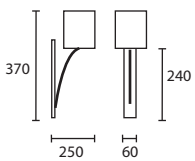

This page
A ANAIS CHROME with 8" Crescent
 White silk Silver pvc lining
MB/ANAIS/C 08CRES/SW/SL

B ADELE CHROME with 8" Empire
 Ivory silk Gold pvc lining
MB/ADELE/C 08E/SIV/GL

A

B

C GERARD CHROME with 8" Flat
 Drum Antique Gold silk Gold pvc
 lining
MB/GERD/C 08FD/SAG/GL