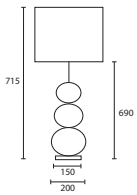

Opposite page
MURA SMOKE with 14" French
Drum Ivory satin Gold pvc lining
G/MURA/SMK
14FRD/PSATIV/GL

This page
A OPERA 3 BALL SMOKE with 16"
Flat Drum Gilt satin Gold pvc lining
G/OP/SMK/03
16FD/PSATGILT/GL

A

B OPERA 4 BALL SMOKE with 14"
Flat Drum Gilt satin Gold pvc lining
G/OP/SMK/04
14FD/PSATGILT/GL

C OPERA 2 BALL SMOKE with 8"
Medium Drum Gilt satin Gold pvc
lining
G/OP/SMK/02
08MD/PSATGILT/GL

C

D MURA SMOKE with 14" French
Drum Gilt satin Gold pvc lining
G/MURA/SMK
14FRD/PSATGILT/GL