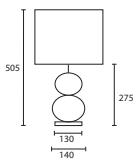

Opposite page
MURA SMOKE with 14" French
Drum Ivory satin Gold pvc lining
G/MURA/SMK
14FRD/PSATIV/GL

This page
A OPERA 3 BALL SMOKE with 16"
Flat Drum Gilt satin Gold pvc lining
G/OP/SMK/03
16FD/PSATGILT/GL

B OPERA 4 BALL SMOKE with 14"
Flat Drum Gilt satin Gold pvc lining
G/OP/SMK/04
14FD/PSATGILT/GL

C OPERA 2 BALL SMOKE with 8"
Medium Drum Gilt satin Gold pvc
lining
G/OP/SMK/02
08MD/PSATGILT/GL

C

D MURA SMOKE with 14" French
Drum Gilt satin Gold pvc lining
G/MURA/SMK
14FRD/PSATGILT/GL