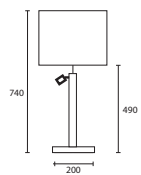

D ASCOT OLIVE with 18" Flat Drum Olive silk
G/ASCT/02/OLV 18FD/SOVL

All lamp holders are E27 unless otherwise stated.

ENQUIRIES:
Tel: +44 (0) 1732 350450
Email: sales@heathfield.co.uk

BOUTIQUE

A IDAHO with 15" Oval Ivory silk
Gold pvc lining
W/IDA/T
150V/SIV/GL