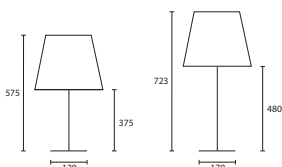

C LOUIS MEDIUM NICKEL with
14" Sloped Oval Ivory satin
Champagne pvc lining
M/LOUIS/M/NKL
14SOV/PSATIV/CL

D LOUIS LARGE NICKEL with 18"
Sloped Oval Ivory satin Champagne
pvc lining
M/LOUIS/L/NKL
18SOV/PSATIV/CL

C