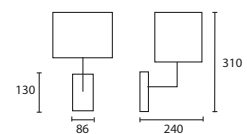

D

C MILO WALL MAKASSAR with 10" Rectangle Ivory silk Gold pvc lining

W/MILO/W/MAK* 10SR/SIV/GL

D MILO RECTANGLE MAKASSAR with 20" Rectangle Ivory silk Gold pvc lining

W/MILO/F/MAK 20SR/SIV/GL