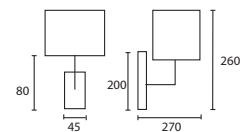

C DISKUS CHROME SMOKE with
10" Rectangle Pewter silk Gold pvc
lining
G/DISK/SM/C 10SR/H7/SPE/GL

D ETIENNE SMOKE with 10"
Crescent Gunmetal silk Gold pvc
lining
G/ETI/03/C 10CRES/SGU/GL