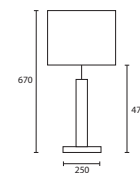

C MILTON DESK with 16"
Rectangle Oyster linen

W/MIL/082 16SR/LOY

D AALTO DESK with 12" Thin
Drum Gilt satin Gold pvc lining

W/ALT/01 12THD/PSATGILT/GL