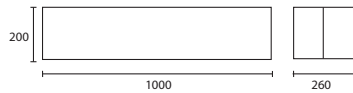

D ELLIPSE LARGE Antique Gold silk Yew silk lining*

*2 x E27 lamp holders.