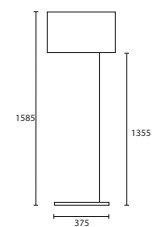

C HECTOR FLOOR with 18"
Rectangle Ivory silk Gold pvc lining
M/HECT/F 18SR/SIV/GL