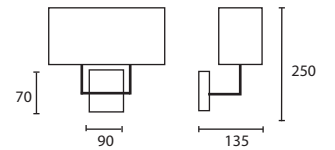

MB/LAUR/C
12SR/D/PSATMIDNT/SL

This page
 A ISAAC CHROME with 8" Half
 Rectangle Indigo silk Silver pvc
 lining

MB/ISAAC/C
08HR/SIDG/SL

C

BATHROOM

177

B EMILE CHROME with 8" Rectangle
 Mink silk Silver pvc lining