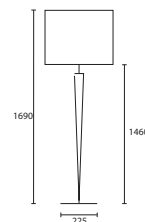

D STOCKHOLM CHROME with 20"
Thin Drum Yew silk Gold pvc lining
M/STKH/F/C
20THD/SYW/GL