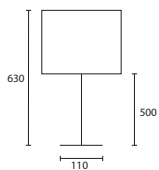

Opposite page
ELGIN CHROME with 8" Flat Drum
Ivory satin Gold pvc lining
M/ELG/099 08FD/PSATIV/GL

This page
A LIVINGSTONE CHROME with 14"
Retro Drum Antique Gold silk Gold
pvc lining
M/LIV/098 14RD/SAG/GL