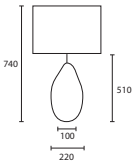

Opposite page
SEVILLE BRONZE with 16" Flat
Drum Pebble silk Gold pvc lining
C/SEVL/BNZ
16FD/SPBL/GL

This page
A CORDOBA LARGE BRONZE with
20" Thin Drum Pebble silk Gold
pvc lining
C/CRDB/L/BNZ
20THD/SPBL/GL

A

B CORDOBA MEDIUM BRONZE
with 16" Thin Drum Pebble silk
Gold pvc lining
C/CRDB/M/BNZ
16THD/SPBL/GL

C SEVILLE BRONZE with 16" Flat
Drum Pebble silk Silver pvc lining
C/SEVL/BNZ
16FD/SPBL/SL

All lamp holders are E27 unless
otherwise stated.

ENQUIRIES:

Tel: +44 (0) 1732 350450

Email: sales@heathfield.co.uk