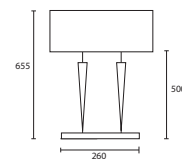

BOUTIQUE

203

C

D

C KIROV with 16" Rectangle
Pewter silk Silver pvc lining
M/KIRV/01 16SR/DBF/SPE/SL

D KIROV WALL with 10" Rectangle
Pewter silk Silver pvc lining
M/KIRV/02 10SR/SPE/SL

All lamp holders are E27 unless otherwise stated.