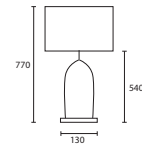

B SEVILLE PEWTER with 16" Flat
 Drum Pewter silk Gold pvc lining
C/SEVL/PWT
16FD/SPE/GL

TABLE

C

D

C CORDOBA LARGE PEWTER with
 20" Thin Drum Pewter silk Gold pvc
 lining
C/CRDB/L/PWT
20THD/SPE/GL

D CORDOBA MEDIUM PEWTER
 with 16" Thin Drum Pewter silk
 Gold pvc lining
C/CRDB/M/PWT
16THD/SPE/GL