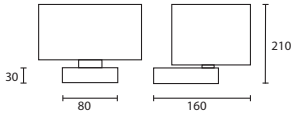

***E27 lamp holder.**

All Wall Lights shown on this page
have E14 lamp holders unless
otherwise stated.

B

C

Opposite page
 BALTHUS CHROME with 10"
 Rectangle Pewter silk Gold pvc
 lining
M/BAL/01/C 10SR/SPE/GL