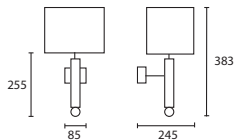

***E14 Lamp holder.**

All lamp holders are E27 unless
otherwise stated.

ENQUIRIES:

Tel: +44 (0) 1732 350450

Email: sales@heathfield.co.uk

A

B

BOUTIQUE