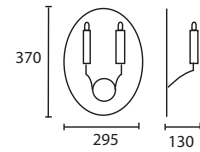

Opposite page
BECKETT NICKEL
M/BECK/NKL
(Takes 2 x SES candle lamps)

This page
A BRECHT DOUBLE (ACRYLIC) with 2
x 10" Thin Sloped Oval Ivory silk Gold
pvc lining
M/BRCHT/D/NKL 10TISOV/SIV/GL