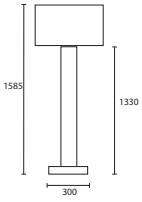

All lamp holders are E27 unless otherwise stated.

ENQUIRIES:

Tel: +44 (0) 1732 350450

Email: sales@heathfield.co.uk

A MILO RECTANGLE MAKASSAR
with 20" Rectangle Black silk Gold
pvc lining
W/MILO/F/MAK 20SR/SB/GL