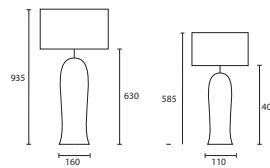

Opposite page
OLIVIA BRONZE SCONCE with 15"
Oval Gilt satin Gold pvc lining
(see page 133 for dimensions)
M/OLVA/SCN/BNZ
150V/PSATGILT/GL

BEATRICE BRONZE LARGE with 18"
Oval Fig silk Gold pvc lining
M/BEA/L/BNZ
180V/SFIG/GL

This page
A OLIVIA BRONZE LARGE with 16"
Sloped Oval Fig silk Gold pvc lining
M/OLVA/TL/BNZ
16SOV/SFIG/GL

B OLIVIA BRONZE MEDIUM with
14" Sloped Oval Fig silk Gold pvc
lining
M/OLVA/TM/BNZ
14SOV/SFIG/GL

C BEATRICE BRONZE LARGE with
18" Oval Gilt satin Gold pvc lining
M/BEA/L/BNZ
180V/PSATGILT/GL

D BEATRICE BRONZE MEDIUM
with 15" Oval Ivory satin Gold pvc
lining
M/BEA/M/BNZ
150V/PSATIV/GL

C

All lamp holders are E27 unless
otherwise stated.

ENQUIRIES:
Tel: +44 (0) 1732 350450
Email: sales@heathfield.co.uk