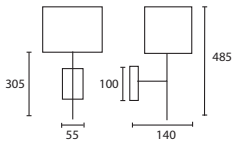

Opposite page
DALI BRONZE with 10" Crescent
Mocha satin Gold pvc lining
M/DAL/BNZ
10CRES/PSATMOCH/GL

This page
A DALI BRONZE with 9" Oval Ivory
silk Gold pvc lining
M/DAL/BNZ
09OVSM/H7/SIV/GL

B CHAGALL BRONZE with 10"
Crescent Pebble silk Gold pvc
lining
M/CHA/BNZ
10CRES/SPBL/GL