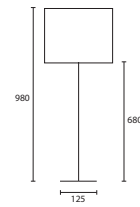

C

D

A

B

C

D

Opposite page
FONTAINE with 18" Oval Ivory silk
M/FNT 180V/SIV

This page
FLAME with 18" Oval Pewter silk
 Silver pvc lining
M/FLM 180V/SPE/SL