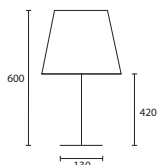

C BALLET MIRROR AUBERGINE
with 16" French Drum Fig silk Gold
pvc lining
G/BAL/AUB
16FRD/SFIG/GL

A

B

C

52 TABLE

NOTES

All lampshades are lined in white
pvc unless otherwise stated.

All our lamps will accept either
Compact Fluorescent (CFL) or
energy saving Halogen light bulbs,
see page 222.