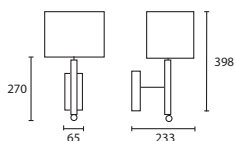

**B CASABLANCA WALL with 8" Flat Drum Gilt satin Gold pvc lining
M/CASA/W*
08FD/PSATGILT/GL**