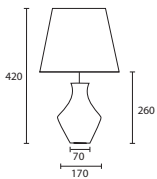

NOTES

All lampshades are lined in white pvc unless otherwise stated.

All our lamps will accept either Compact Fluorescent (CFL) or energy saving Halogen light bulbs, see page 222.

All lamp holders are E27 unless otherwise stated.

ENQUIRIES:

Tel: +44 (0) 1732 350450

Email: sales@heathfield.co.uk