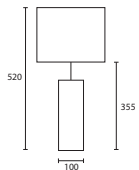

B DARWIN MEDIUM CUBE WENGE
with 14" Thin Drum Oyster linen
Champagne pvc lining
W/DAR/M/WNG* 14THD/LOY/CL

*Also available in Makassar

All lamp holders are E27 unless otherwise stated.

ENQUIRIES:

Tel: +44 (0) 1732 350450

Email: sales@heathfield.co.uk