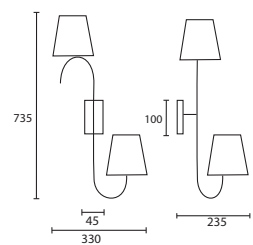

F ORIA ANTIQUE BRASS with 6"
Tall French Drum Ivory silk Gold
pvc lining

M/ORIA/AB 06TFRD/SIV/GL