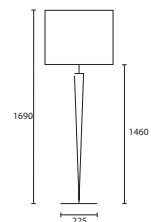

D STOCKHOLM CHROME with 20" Thin Drum Yew silk Gold pvc lining
M/STKH/F/C
20THD/SYW/GL