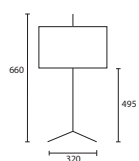

BOUTIQUE

A TRINITY with 12" Thin Drum
Mocha satin Silver pvc lining
M/TRTY/01
12THD/PSATMOCHA/SL

B TRINITY floor lamp with 18"
Thin Drum Mocha satin Silver pvc
lining
M/TRTY/02
18THD/PSATMOCHA/SL