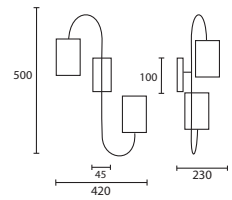

***Available in left and right pairs**

C

D

E BRONTE ANTIQUE BRASS with
5" Tall Drum Ivory silk Gold pvc
lining

M/BRON/AB 05TD/H7/SIV/GL

E

WALL

125