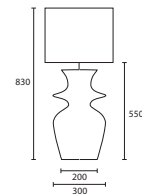

C

B PITHOS BLACK NICKEL with 20"
French Drum Ivory silk Pebble silk lining
M/PITH/BNKL 20FRD/SIV/SPBLL