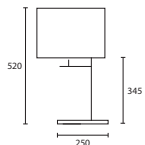

***E14 Lamp holder.**

All lamp holders are E27 unless otherwise stated.

ENQUIRIES:

Tel: +44 (0) 1732 350450

Email: sales@heathfield.co.uk

BOUTIQUE

A HECTOR with 14" Rectangle
Ivory silk Gold pvc lining
M/HECT/T 14SR/SIV/GL