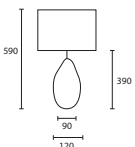

C SEVILLE BRONZE with 16" Flat
Drum Pebble silk Silver pvc lining
C/SEVL/BNZ
16FD/SPBL/SL