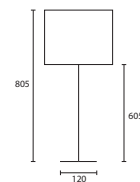

W/BEL/028WNG
16SOV/SATTOY/CL

C

D

B BELLO TEAR WENGE with 14"
Sloped Oval Oyster satin Champagne
pvc lining

W/BEL/031WNG
14SOV/SATTOY/CL

C BROKU LARGE WENGE with 18"
Thin Drum Ivory silk Gold pvc lining

W/BRO/093
18THD/SIV/GL