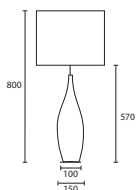

Opposite page
TALUIS with 16" Flat Drum Gilt
satin Gold pvc lining
G/TAL 16FD/PSATGILT/GL

This page
A MONO LARGE BLACK with 14"
Thin Drum Black silk Silver pvc
lining
G/MONO/028B 14THD/SB/SL

B MONO MEDIUM BLACK with 12"
Thin Drum Black silk Silver pvc
lining
G/MONO/029B 12THD/SB/SL