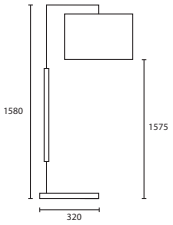

A MADISON CHROME with 18"
Oval Gilt satin Silver pvc lining
M/MADN/F/C
180V/H9/PSATGILT/SL

B BENHAM CHROME with 14"
Thin Drum Oyster linen Champagne
pvc lining
M/BHM/02
14THD/LOY/CL

A

B

NOTES

All lampshades are lined in white pvc unless otherwise stated.

All our lamps will accept either Compact Fluorescent (CFL) or energy saving Halogen light bulbs, see page 222.

All lamp holders are E27 unless otherwise stated.

ENQUIRIES:

Tel: +44 (0) 1732 350450

Email: sales@heathfield.co.uk