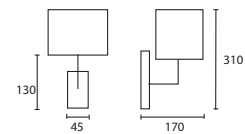

D ETIENNE SMOKE with 10"
 Crescent Gunmetal silk Gold pvc
 lining
G/ETI/03/C 10CRES/SGU/GL

All Wall Lights shown on this page
 have E14 lamp holders.

ENQUIRIES:
Tel: +44 (0) 1732 350450
Email: sales@heathfield.co.uk