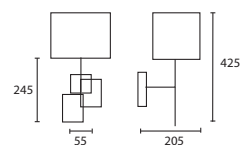

A

B

Opposite page
QUARTZ NICKEL with 13" Oval
Mocha satin Yew silk lining
M/QRTZ/W/NKL*
130V/H8½/PSATMOCH/SYWL

A SEATTLE NICKEL with 10"
Shield Mocha satin Gold pvc lining
M/STTL/W/NKL**
10SHLD/PSATMOCH/GL

WALL

C

D

B OLIVE TREE NICKEL with 11" Oval
Ivory silk Gold pvc lining
M/OLTW/NKL** 110V/H6½/SIV/GL

C CORAL NICKEL with 10" Thin
Sloped Oval Oyster satin
M/COR/W/NKL** 10TISOV/SATOY

D HELENE NICKEL with 9"
Oval Chocolate satin Silver pvc lining
M/HEL/W/NKL** 09OVSM/SATCH/SL

*E27 lamp holders.
**E14 lamp holders.