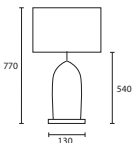

C

All lamp holders are E27 unless
otherwise stated.

ENQUIRIES:

Tel: +44 (0) 1732 350450

Email: sales@heathfield.co.uk