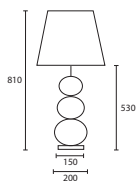

Opposite page
JULIANNE TORTOISESHELL with
16" Retro Drum Oyster linen Gold
pvc lining
G/JUL/018T 16RD/LOY/GL

This page
A OPERA 3 BALL TORTOISESHELL
with 18" Retro Drum Oyster linen
G/OP/02IT 18RD/LOY

A

B OPERA 4 BALL TORTOISESHELL
with 14" Flat Drum Oyster linen
G/OP/022T 14FD/LOY

C OPERA 2 BALL TORTOISESHELL
with 10" Medium Drum Oyster linen
G/OP/020T 10MD/LOY

D JULIANNE TORTOISESHELL with
16" Retro Drum Oyster linen Gold
pvc lining
G/JUL/018T 16RD/LOY/GL

ENQUIRIES:
Tel: +44 (0) 1732 350450
Email: sales@heathfield.co.uk