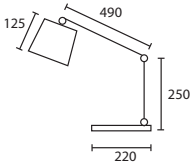

Opposite page
TORUN ANTIQUE BRASS with 10"
French Drum Ivory silk Champagne
pvc lining
M/TORUN/AB 10FRD/P/SIV/CL

This page
A TORUN CHROME with 10"
French Drum Antique Gold silk
Gold pvc lining
M/TORUN/C 10FRD/SAG/GL

B TORUN ANTIQUE BRASS with
10" French Drum Ivory silk Gold
pvc lining
M/TORUN/AB 10FRD/P/SIV/GL

A