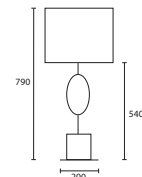

TABLE

B POD GOLD with 15" Oval Ivory
silk Gold pvc lining

M/POD/GLD 15OV/SIV/GL