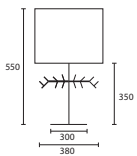

This page
A OLIVE TREE MEDIUM NICKEL
with 18" Oval Ivory silk Gold pvc
lining
M/OLT/M/NKL
180V/H8/SIV/GL

A