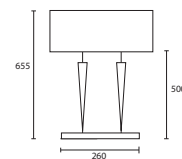

BOUTIQUE

C

D

C KIROV with 16" Rectangle Pewter silk Silver pvc lining
M/KIRV/01 16SR/DBF/SPE/SL

D KIROV WALL with 10" Rectangle Pewter silk Silver pvc lining
M/KIRV/02 10SR/SPE/SL

All lamp holders are E27 unless otherwise stated.