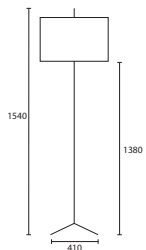

BOUTIQUE

A TRINITY with 12" Thin Drum
Mocha satin Silver pvc lining
M/TRTY/01
12THD/PSATMOCHA/SL

B TRINITY floor lamp with 18"
Thin Drum Mocha satin Silver pvc
lining
M/TRTY/02
18THD/PSATMOCHA/SL

A

B

ENQUIRIES:
Tel: +44 (0) 1732 350450
Email: sales@heathfield.co.uk