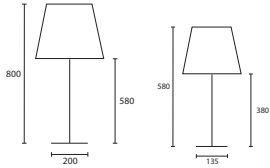

Opposite page
OLIVIA BRONZE SCONCE with 15"
Oval Gilt satin Gold pvc lining
(see page 133 for dimensions)
M/OLVA/SCN/BNZ
150V/PSATGILT/GL

BEATRICE BRONZE LARGE with 18"
Oval Fig silk Gold pvc lining
M/BEA/L/BNZ
180V/SFIG/GL

This page
A OLIVIA BRONZE LARGE with 16"
Sloped Oval Fig silk Gold pvc lining
M/OLVA/TL/BNZ
16SOV/SFIG/GL

B OLIVIA BRONZE MEDIUM with
14" Sloped Oval Fig silk Gold pvc
lining
M/OLVA/TM/BNZ
14SOV/SFIG/GL

A