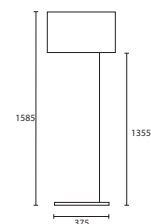

A

B

BOUTIQUE

193

C HECTOR FLOOR with 18"
Rectangle Ivory silk Gold pvc lining
M/HECT/F 18SR/SIV/GL

NOTES

All lampshades are lined in white pvc unless otherwise stated.

All our lamps will accept either Compact Fluorescent (CFL) or energy saving Halogen light bulbs, see page 222.