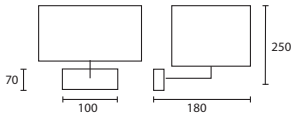

B MONDRIAN with 10" Rectangle
Oyster linen Gold pvc lining
M/MON/03W/C 10SR/LOY/GL