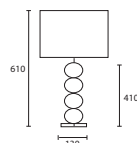

C MURA AMETHYST with 14"
French Drum Mocha satin Silver
pvc lining
G/MURA/AMET
14FRD/PSATMOCH/SL