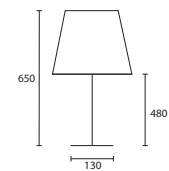

Opposite page
BELLO CLUB GOLD with 16"
French Drum Ivory silk Silver pvc
lining
W/BEL/028GD
16FRD/SIV/SL

This page
A BELLO CLUB CHAMPAGNE with
16" Thin Sloped Oval Oyster satin
Silver pvc lining
W/BEL/028CH
16TSOV/SATGY/SL

B BELLO CLUB GOLD with 16"
Thin Sloped Oval Black satin Gold
pvc lining
W/BEL/028GD
16TSOV/SATB/GL

C

C BELLO TEAR CHAMPAGNE with
14" Thin Sloped Oval Oyster satin
Silver pvc lining
W/BEL/031CH
14TSOV/SATGY/SL

D BELLO TEAR GOLD with 14"
Thin Sloped Oval Black satin Gold
pvc lining
W/BEL/031/GD
14TSOV/SATB/GL

TABLE

All lamp holders are E27 unless
otherwise stated.

ENQUIRIES:
Tel: +44 (0) 1732 350450
Email: sales@heathfield.co.uk