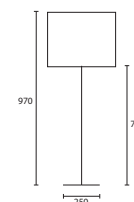

***Available as left and right
facing pairs**