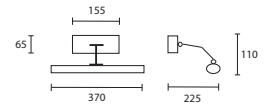

C

**Other finishes available.
*Also available in medium size**