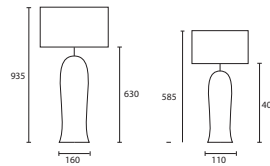

Opposite page
OLIVIA BRONZE SCONCE with 15"
Oval Gilt satin Gold pvc lining
(see page 133 for dimensions)
M/OLVA/SCN/BNZ
150V/PSATGILT/GL

BEATRICE BRONZE LARGE with 18"
Oval Fig silk Gold pvc lining
M/BEA/L/BNZ
180V/SFIG/GL

This page
A OLIVIA BRONZE LARGE with 16"
Sloped Oval Fig silk Gold pvc lining
M/OLVA/TL/BNZ
16SOV/SFIG/GL

B OLIVIA BRONZE MEDIUM with
14" Sloped Oval Fig silk Gold pvc
lining
M/OLVA/TM/BNZ
14SOV/SFIG/GL

C BEATRICE BRONZE LARGE with
18" Oval Gilt satin Gold pvc lining
M/BEA/L/BNZ
180V/PSATGILT/GL

D BEATRICE BRONZE MEDIUM
with 15" Oval Ivory satin Gold pvc
lining
M/BEA/M/BNZ
150V/PSATIV/GL

C

All lamp holders are E27 unless
otherwise stated.

ENQUIRIES:
Tel: +44 (0) 1732 350450
Email: sales@heathfield.co.uk