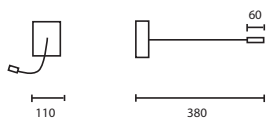

B TYRA CHROME
M/TYR/LED/C
(available in other finishes)