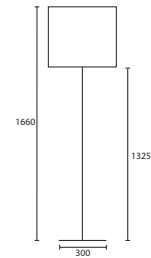

C

D

C TRIPOD ANTIQUE OAK with 18"
Medium Drum Oyster linen
W/TRPD/AO 18MD/LOY

D BOLIVIA floor lamp with 18"
Medium Drum Pebble silk Gold pvc
lining

W/BLVA/02 18MD/SPBL/GL

NOTES

All lampshades are lined in white pvc unless otherwise stated.