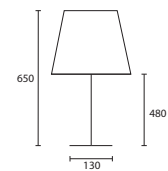

Opposite page
BELLO CLUB GOLD with 16"
French Drum Ivory silk Silver pvc
lining
W/BEL/028GD
16FRD/SIV/SL

This page
A BELLO CLUB CHAMPAGNE with
16" Thin Sloped Oval Oyster satin
Silver pvc lining
W/BEL/028CH
16TSOV/SATOY/SL

B BELLO CLUB GOLD with 16"
Thin Sloped Oval Black satin Gold
pvc lining
W/BEL/028GD
16TSOV/SATB/GL

A