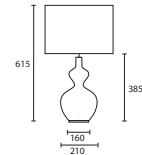

B SEVILLE PEWTER with 16" Flat
 Drum Pewter silk Gold pvc lining
C/SEVL/PWT
16FD/SPE/GL

C

D

C CORDOBA LARGE PEWTER with
 20" Thin Drum Pewter silk Gold pvc
 lining
C/CRDB/L/PWT
20THD/SPE/GL

D CORDOBA MEDIUM PEWTER
 with 16" Thin Drum Pewter silk
 Gold pvc lining
C/CRDB/M/PWT
16THD/SPE/GL