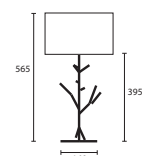

D CORAL GOLD LEAF with 12"
Bubble Oval Ivory silk Gold pvc
lining

M/COR/GLDLF 12BUO/SIV/GL