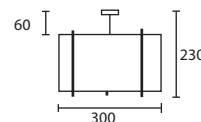

B FREIBURG - Bespoke fitting