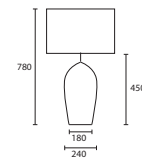

All lamp holders are E27 unless
otherwise stated.

ENQUIRIES:
Tel: +44 (0) 1732 350450
Email: sales@heathfield.co.uk