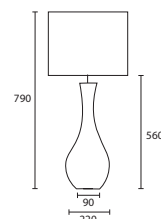

B BUBBLE OLIVE with 16" Bubble
 Oval Pewter silk Silver pvc lining
G/BUB/OL 16BUO/SPE/SL

A

B

76 TABLE

C SOPHIA CLEAR with 16" Flat
 Drum Mink silk Silver pvc lining
G/SOPH/CL 16FD/SM/SL

D SOPHIA OLIVE with 16" Flat
 Drum Pewter silk Silver pvc lining
G/SOPH/OL 16FD/SPE/SL