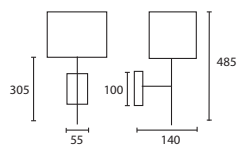

D CHAGALL BRASS/BLACK with
10" Thin Sloped Oval Ivory silk
Gold pvc lining
M/CHA/BRBLK
10TSOV/SIV/GL