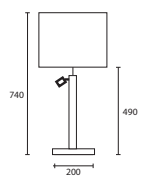

BOUTIQUE

A IDAHO with 15" Oval Ivory silk
Gold pvc lining
W/IDA/T
150V/SIV/GL