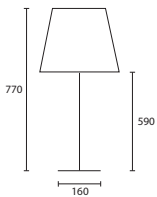

NOTES

All lampshades are lined in white pvc unless otherwise stated.

All our lamps will accept either Compact Fluorescent (CFL) or energy saving Halogen light bulbs, see page 222.

All lamp holders are E27 unless otherwise stated.

ENQUIRIES:

Tel: +44 (0) 1732 350450

Email: sales@heathfield.co.uk