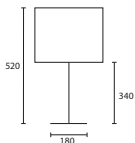

B DAKOTA MEDIUM CHROME
with 10" Rectangle Pewter silk Gold
pvc lining

M/DAK/M/C 10SR/SPE/GL