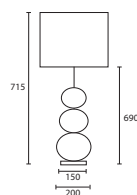

C

B OPERA 4 BALL AMETHYST with
14" Flat Drum Mocha satin Silver
pvc lining
G/OP/AMET/04
14FD/PSATMOCH/SL