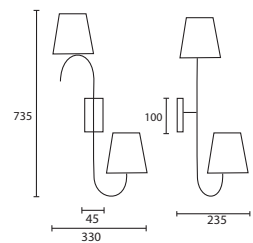

F ORIA ANTIQUE BRASS with 6"
Tall French Drum Ivory silk Gold
pvc lining

M/ORIA/AB 06TFRD/SIV/GL