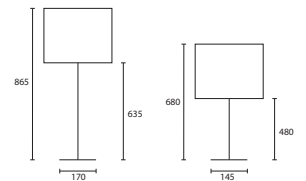

Opposite page
BILBAO LARGE SILVER with 16" Flat
Drum Mocha satin Silver pvc lining
W/BLB/L/S 16FD/PSATMOCH/SL

BILBAO MEDIUM SILVER with 14" Flat
Drum Mocha satin Silver pvc lining
W/BLB/M/S 14FD/PSATMOCH/SL

This page
A BILBAO LARGE SILVER with 16"
Flat Drum Mocha satin Silver pvc
lining
W/BLB/L/S 16FD/PSATMOCH/SL

B BILBAO MEDIUM SILVER with 14"
Flat Drum Mocha satin Silver pvc
lining
W/BLB/M/S 14FD/PSATMOCH/SL

C