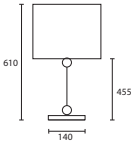

Opposite page
ARKONA BRASS with 14" Thin
Drum Fig silk Gold pvc lining
M/ARK/T 14THD/SFIG/GL

This page
A DAKOTA LARGE BRONZE with
14" Rectangle Pewter silk Gold pvc
lining
M/DAK/L/BNZ 14SR/SPE/GL

B DAKOTA MEDIUM BRONZE with
10" Rectangle Pewter silk Gold pvc
lining
M/DAK/M/BNZ 10SR/SPE/GL