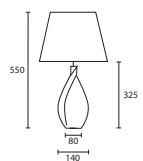

A

B

C

40 TABLE

D FREYA EMERALD with 8"
 Medium Drum Pebble silk Silver
 pvc lining
G/FREY/EM
08MD/SPBL/SL

These glass lamps are individually free blown and will vary slightly in height.

All lamp holders are E27 unless otherwise stated.