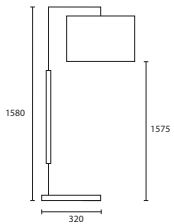

A MADISON CHROME with 18"
Oval Gilt satin Silver pvc lining
M/MADN/F/C
180V/H9/PSATGILT/SL

B BENHAM CHROME with 14"
Thin Drum Oyster linen Champagne
pvc lining
M/BHM/02
14THD/LOY/CL

A

B

NOTES

All lampshades are lined in white pvc unless otherwise stated.

All our lamps will accept either Compact Fluorescent (CFL) or energy saving Halogen light bulbs, see page 222.

All lamp holders are E27 unless otherwise stated.

ENQUIRIES:

Tel: +44 (0) 1732 350450

Email: sales@heathfield.co.uk