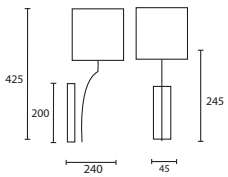

A ELGAR NICKEL with 10" Crescent Gilt satin Gold pvc lining
M/ELGA/W/NKL
10CRES/PSATGILT/GL

B ELGAR ANTIQUE BRASS with 10" Crescent Ivory silk Champagne pvc lining
M/ELGA/W/AB
10CRES/SIV/CL

A

C EMILE CHROME with 8" Rectangle Mink silk Silver pvc lining
MB/EMILE/C
08SR/SM/SL

D CAMILLE CHROME with 8" Crescent Antique Gold silk Silver pvc lining
MB/CAML/C
08CRES/SAG/SL

All Wall Lights shown on this page have E14 lamp holders.

ENQUIRIES:

Tel: +44 (0) 1732 350450

Email: sales@heathfield.co.uk