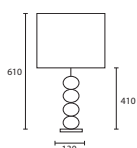

C OPERA 2 BALL SMOKE with 8"
Medium Drum Gilt satin Gold pvc
lining
G/OP/SMK/02
08MD/PSATGILT/GL