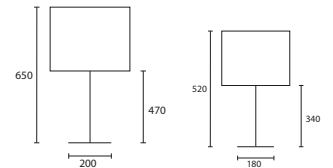

Opposite page
DAKOTA MEDIUM CHROME with
10" Rectangle Fig silk Gold pvc
lining

M/DAK/M/C
10SR/SFIG/GL

DAKOTA LARGE CHROME with 14"
Rectangle Fig silk Gold pvc lining

M/DAK/L/C
14SR/SFIG/GL

This page
A MADISON TABLE CHROME with
15" Oval Gilt satin Silver pvc lining

M/MADN/T/C
15OV/H7/PSATGILT/SL

TABLE 111