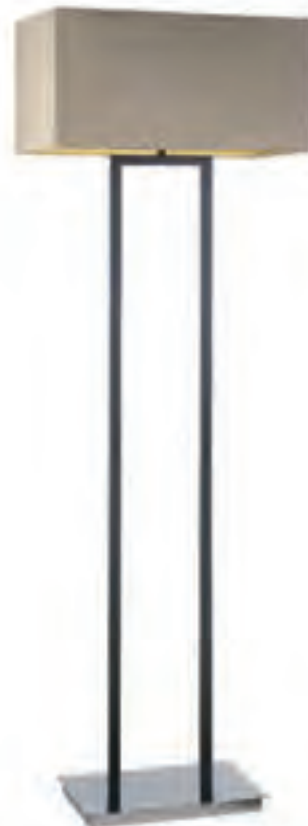

A

B

BOUTIQUE

201

C GENEVA FLOOR with 20" Rectangle Pewter silk Gold pvc lining

M/GENV/F 20SR/SPE/GL

NOTES

All lampshades are lined in white pvc unless otherwise stated.