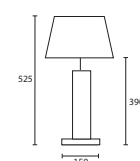

D EPSOM WENGE with 14" French
Drum Antique Gold silk Gold pvc lining
W/EPM/WNG 14FRD/SAG/GL