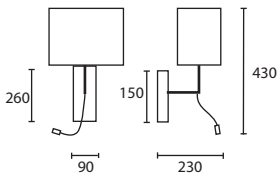

A RUBEN BRONZE with 8" Shield
Ivory satin Gold pvc lining
M/LED/RBN/BNZ
08SHLD/PSATIV/GL

B RUBEN CHROME with 8" Shield
Antique Gold silk Gold pvc lining
M/LED/RBN/C
08SHLD/SAG/GL

A