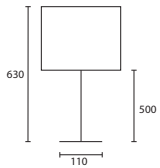

Opposite page
LIVINGSTONE BRASS with 14" Flat
Drum Fig silk Gold pvc lining
M/LIV/098/B 14FD/SFIG/GL

This page
A ELGIN BRASS with 8" Flat Drum
Fig silk Gold pvc lining
M/ELG/099/B 08FD/SFIG/GL

A

B BROXBURN BRASS with 16"
Flat Drum Fig silk Gold pvc lining
M/BROX/096/B 16FD/SFIG/GL

C LIVINGSTONE BRASS with 14"
Retro Drum Fig silk Gold pvc lining
M/LIV/098/B 14RD/SFIG/GL

All lamp holders are E27 unless
otherwise stated.

ENQUIRIES:
Tel: +44 (0) 1732 350450
Email: sales@heathfield.co.uk