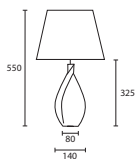

A

B

C

D FREYA EMERALD with 8" Tall
 Medium Drum Pebble silk Silver
 pvc lining
G/FREY/EM
08MD/SPBL/SL

These glass lamps are individually free blown and will vary slightly in height.

All lamp holders are E27 unless otherwise stated.