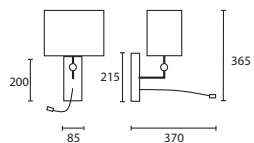

Opposite page
GOSFORD CRYSTAL LED CHROME
with 10" Shield Mocha satin Gold
pvc lining

M/GOS/LED/C*
10SHLD/PSATMOCH/GL

This page

A GOSFORD CRYSTAL LED
CHROME with 10" Rectangle White
silk

M/GOS/LED/C*
10SR/SW

B GOSFORD CRYSTAL LED BRASS
with 10" Rectangle Black silk Gold
pvc lining

M/GOS/LED/B*
10SR/SB/GL