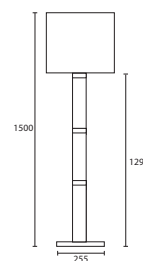

D

C ASCOT BORDEAUX with 18" Flat Drum Ruby silk
G/ASCT/02/BRDX 18FD/SRBY

D ASCOT OLIVE with 18" Flat Drum Olive silk
G/ASCT/02/OLV 18FD/SOVL