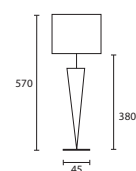

TABLE 111

C

D

B TORCHERE with 16" Thin Drum
 Ivory silk Yew silk lining

M/TOR/01
16THD/SIV/SYWL

C DORSI CHROME with 16"
 Ellipse Olive silk Gold pvc lining

M/DOR/C
16EL/SOLV/GL

D BLAKE CHROME with 10"
 Rectangle Ivory silk Gold pvc lining