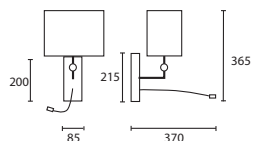

Opposite page
GOSFORD CRYSTAL LED CHROME
with 10" Shield Mocha satin Gold
pvc lining

M/GOS/LED/C*

10SHLD/PSATMOCH/GL

This page

A GOSFORD CRYSTAL LED
CHROME with 10" Rectangle White
silk

M/GOS/LED/C*

10SR/SW

B GOSFORD CRYSTAL LED BRASS
with 10" Rectangle Black silk Gold
pvc lining

M/GOS/LED/B*

10SR/SB/GL

A

C ELVIO CHROME

M/ELV/C

D JATO LED CHROME

M/JATO/LED/C**

*E14 lamp holders.

**GU10 fitting.

D

All LED's are 1 Watt unless
otherwise stated.

ENQUIRIES:

Tel: +44 (0) 1732 350450

Email: sales@heathfield.co.uk