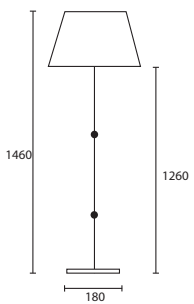

A ROXBURGH ANTIQUE BRASS
with 10" Panelled Square Ivory silk
Gold pvc lining
M/ROX/AB
10PS/SIV/GL

B ROXBURGH BRONZE with 10"
Panelled Square Gilt satin Gold pvc
lining
M/ROX/BNZ
10PS/PSATGILT/GL

C ROXBURGH CHROME with 10"
Panelled Square Mocha satin Gold
pvc lining
M/ROX/C
10PS/PSATMOCH/GL

NOTES

All lampshades are lined in white pvc unless otherwise stated.

All our lamps will accept either Compact Fluorescent (CFL) or energy saving Halogen light bulbs, see page 222.

All lamp holders are E27 unless otherwise stated.

ENQUIRIES:

Tel: +44 (0) 1732 350450

Email: sales@heathfield.co.uk