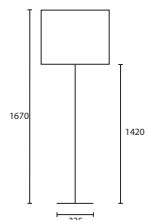

Opposite page
THEO WENGE TABLE with 13" Oval
Pebble silk Delph Blue silk lining
(see page 107 for dimensions)

W/THEO/WNG
130V/SPBL/SDELPL

THEO FLOOR WENGE with 24" Oval
Pebble silk Delph Blue silk lining

W/THEO/F/WNG
240V/SPBL/SDELPL

A