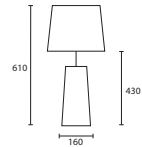

Opposite page
SELINIA MEDIUM BLACK CUT
GLASS with 16" French Drum
Truffle silk Gold pvc lining
G/SELN/M/B 16FRD/STRF/GL

This page
**A SELINIA LARGE BLACK CUT
GLASS with 18" French Drum
Truffle silk Gold pvc lining
G/SELN/L/B 18FRD/STRF/GL**

**B SELINIA MEDIUM BLACK CUT
GLASS with 16" French Drum
Truffle silk Gold pvc lining
G/SELN/M/B 16FRD/STRF/GL**

C

**C ISOBEL SMOKE with 14" Flat
Drum Mink velvet Gold pvc lining
G/ISO/019 14FD/VM/GL**

**D ARIADNE SMOKE with 16" Flat
Drum Bronze velvet Gold pvc lining
G/ARI/01 16FD/VBNZ/GL**

All lamp holders are E27 unless
otherwise stated.

ENQUIRIES:
Tel: +44 (0) 1732 350450
Email: sales@heathfield.co.uk