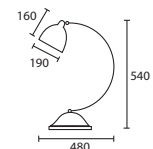

D OSLO DESK NICKEL
M/OSL/NKL

*E14 Lamp holder.
**G6.35 Lamp.

All lamp holders are E27 unless otherwise stated.

ENQUIRIES:
Tel: +44 (0) 1732 350450
Email: sales@heathfield.co.uk