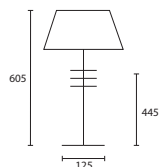

A

B

C

NOTES

All lampshades are lined in white
pvc unless otherwise stated.

All our lamps will accept either
Compact Fluorescent (CFL) or
energy saving Halogen light bulbs,
see page 222.

All lamp holders are E27 unless
otherwise stated.