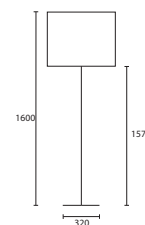

FLOOR

157

NOTES

All lampshades are lined in white pvc unless otherwise stated.

All our lamps will accept either Compact Fluorescent (CFL) or energy saving Halogen light bulbs, see page 222.

All lamp holders are E27 unless otherwise stated.

ENQUIRIES:
Tel: +44 (0) 1732 350450
Email: sales@heathfield.co.uk