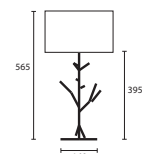

D CORAL GOLD LEAF with 12"
Bubble Oval Ivory silk Gold pvc
lining

M/COR/GLDLF 12BUO/SIV/GL