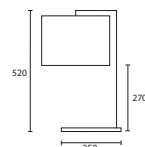

A

B

BOUTIQUE

C

D

C DORSI CHROME with 16" Ellipse Olive silk Gold pvc lining
M/DOR/C
16EL/SOLV/GL

D BLAKE NICKEL with 10" Rectangle Ivory silk Gold pvc lining
M/BLKE/NKL
10REC/H8W6/SIV/GL

All lamp holders are E27 unless otherwise stated.