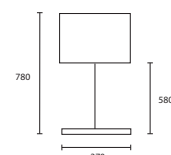

TABLE 111

C

D

B TORCHERE with 16" Thin Drum
 Ivory silk Yew silk lining

M/TOR/01
16THD/SIV/SYWL

C DORSI CHROME with 16"
 Ellipse Olive silk Gold pvc lining

M/DOR/C
16EL/SOLV/GL

D BLAKE CHROME with 10"
 Rectangle Ivory silk Gold pvc lining