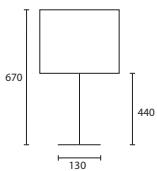

C LIVINGSTONE BRASS with 14" Retro Drum Fig silk Gold pvc lining
M/LIV/098/B 14RD/SFIG/GL