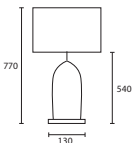

C

All lamp holders are E27 unless
otherwise stated.

ENQUIRIES:
Tel: +44 (0) 1732 350450
Email: sales@heathfield.co.uk