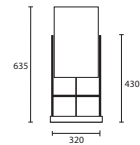

B BAUHAUS DESK with 10"
Panelled Square Gilt satin Gold pvc
lining

W/BAU/DSK 10PS/PSATGILT/GL