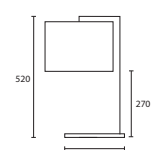

D BLAKE CHROME with 10"
Rectangle Ivory silk Gold pvc lining

M/BLK/C
10SR/H8W6/SIV/GL