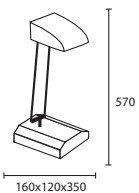

B JATO SQUARE CHROME
M/JATO/S/C*

A

B

116 **DESK**

C DELIUS CHROME
M/DLS/C**

D OSLO DESK NICKEL
M/OSL/NKL

*E14 Lamp holder.
 **G6.35 Lamp.

All lamp holders are E27 unless otherwise stated.