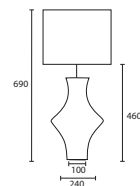

All lamp holders are E27 unless
otherwise stated.

ENQUIRIES:
Tel: +44 (0) 1732 350450
Email: sales@heathfield.co.uk