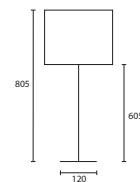

C

D

B BELLO TEAR WENGE with 14"
Sloped Oval Oyster satin Champagne
pvc lining

W/BEL/031WNG
14SOV/SATTOY/CL

C BROKU LARGE WENGE with 18"
Thin Drum Ivory silk Gold pvc lining

W/BRO/093
18THD/SIV/GL

D BROKU MEDIUM WENGE with 14"
Thin Drum Ivory silk Gold pvc lining