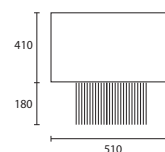

B BELVOIR BLACK SILK FRINGE LARGE
S/BEL/20