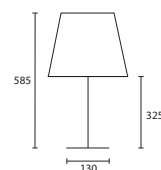

Opposite page
ELGIN CHROME with 8" Flat Drum
Ivory satin Gold pvc lining
M/ELG/099 08FD/PSATIV/GL

This page
A LIVINGSTONE CHROME with 14"
Retro Drum Antique Gold silk Gold
pvc lining
M/LIV/098 14RD/SAG/GL

A

B BROXBURN CHROME with 16"
Flat Drum Antique Gold silk Gold
pvc lining
M/BROX/096 16FD/SAG/GL

C CALDER CHROME with 12" Flat
Drum Antique Gold silk Gold pvc
lining
M/CALD/097 12FD/H8/SAG/GL

All lamp holders are E27 unless
otherwise stated.

ENQUIRIES:
Tel: +44 (0) 1732 350450
Email: sales@heathfield.co.uk