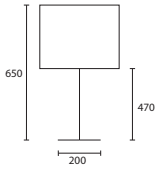

BOUTIQUE

A DAKOTA LARGE BRONZE with
14" Rectangle Fig silk Gold pvc
lining
M/DAK/L/BNZ 14SR/SFIG/GL