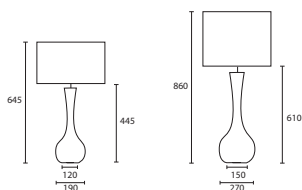

Opposite page
HERMITAGE MEDIUM GOLD LEAF
with 14" Flat Drum Ivory silk Gold
pvc lining

C/HERM/GLDLF/M
14FD/SIV/GL

This page

A HERMITAGE MEDIUM SILVER
LEAF with 14" Flat Drum Ivory silk
Silver pvc lining

C/HERM/SLVLF/M
14FD/SIV/SL

B HERMITAGE LARGE SILVER
LEAF with 18" Flat Drum Ivory silk
Silver pvc lining

C/HERM/SLVLF/L
18FD/SIV/SL

A