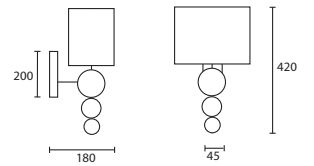

ENQUIRIES:

Tel: +44 (0) 1732 350450

Email: sales@heathfield.co.uk

A

B

C

D

Opposite page
 ALETTE with 12" Crescent Pebble
 silk Silver pvc lining
G/ALETT/W 12CRES/SPBL/SL