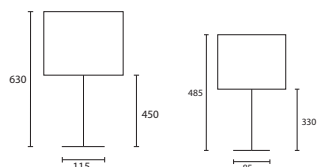

Opposite page
BERLIN CRYSTAL LARGE with 18"
Thin Drum Black silk Yew silk lining
G/BER/031
18THD/SB/SYWL

This page
A BERLIN CRYSTAL LARGE with
18" Thin Drum Truffle silk Yew silk
lining
G/BER/031
18THD/STRFF/SYWL

B BERLIN CRYSTAL MEDIUM with
14" Thin Drum Truffle silk Yew silk
lining
G/BER/032
14THD/STRFF/SYWL

C CRYSTAL TALL with 10" Retro
Drum Bronze velvet Gold pvc lining
G/CRY/005 10RD/VBNZ/GL

D CRYSTAL MEDIUM with 8" Retro
Drum Bronze velvet Gold pvc lining
G/CRY/006 08RD/VBNZ/GL

C

D

All lamp holders are E27 unless
otherwise stated.

ENQUIRIES:
Tel: +44 (0) 1732 350450
Email: sales@heathfield.co.uk