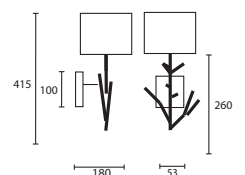

A SEATTLE NICKEL with 10"
 Shield Mocha satin Gold pvc lining
M/STTL/W/NKL**
10SHLD/PSATMOCH/GL

WALL

C

D

B OLIVE TREE NICKEL with 11" Oval
 Ivory silk Gold pvc lining
M/OLTW/NKL 110V/H6½/SIV/GL**

C CORAL NICKEL with 10" Thin
 Sloped Oval Oyster satin
M/COR/W/NKL 10TISOV/SATOY**