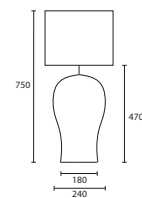

C FINN BRONZE with 16" Flat Drum
Pebble silk
M/FINN/BNZ 16FD/SPBL

NOTES

All lampshades are lined in white pvc unless otherwise stated.

All our lamps will accept either Compact Fluorescent (CFL) or energy saving Halogen light bulbs, see page 222.

All lamp holders are E27 unless otherwise stated.

ENQUIRIES:
Tel: +44 (0) 1732 350450
Email: sales@heathfield.co.uk