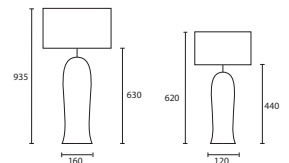

C BEATRICE NICKEL LARGE with
18" Oval Gilt satin Gold pvc lining
M/BEA/L/NKL
180V/PSATGILT/GL

D BEATRICE NICKEL MEDIUM
with 15" Oval Ivory satin Gold pvc
lining
M/BEA/M/NKL
150V/PSATIV/GL