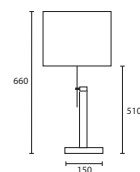

All lamp holders are E27 unless
otherwise stated.

ENQUIRIES:

Tel: +44 (0) 1732 350450

Email: sales@heathfield.co.uk