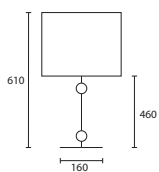

BOUTIQUE

**A CASABLANCA with 12" Thin Drum Gilt satin Gold pvc lining
M/CASA/T
12THD/PSATGILT/GL**