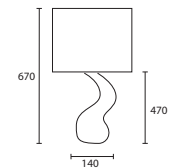

TABLE 35

These glass lamps are individually free blown and will vary slightly in height.

NOTES

All lampshades are lined in white pvc unless otherwise stated.

All our lamps will accept either Compact Fluorescent (CFL) or energy saving Halogen light bulbs, see page 222.

All lamp holders are E27 unless otherwise stated.

ENQUIRIES:
Tel: +44 (0) 1732 350450
Email: sales@heathfield.co.uk