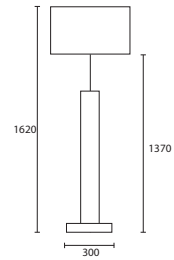

D MILTON ROUND with 20" Flat Drum Oyster linen Gold pvc lining

W/MIL/03 20FD/LOY/GL