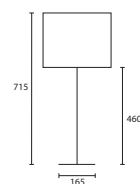

TABLE

C

D

B SPIRE MEDIUM BLACK LACQUER
 with 10" Medium Drum Ivory silk
 Gold pvc lining
W/SPR/02 10MD/SIV/GL

C ROCOCO BLACK LACQUER with
 12" Tall French Drum Fig silk Gold
 pvc lining
W/ROC/01 12TFRD/SFIG/GL