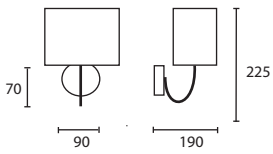

Opposite page
CAMILLE CHROME with 8" Crescent
Indigo silk Silver pvc lining
MB/CAML/C 08CRES/SIDG/SL

This page
A ANAIS CHROME with 8" Crescent
White silk Silver pvc lining
MB/ANAIS/C 08CRES/SW/SL