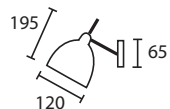

A

B

C ELVIO CHROME
M/ELV/C

D JATO LED CHROME
M/JATO/LED/C**

***E14 lamp holders.**
****GU10 fitting.**

C

D

All LED's are 1 Watt unless
otherwise stated.