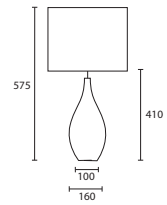

This page
LUNAR INDIGO with 14" Thin
Drum Mink silk Silver pvc lining

G/LNR/01 14THD/SM/SL