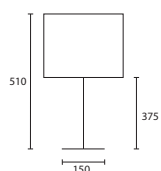

C CALDER CHROME with 12" Flat
 Drum Antique Gold silk Gold pvc
 lining
M/CALD/097 12FD/H8/SAG/GL

C

All lamp holders are E27 unless
 otherwise stated.

ENQUIRIES:
Tel: +44 (0) 1732 350450
Email: sales@heathfield.co.uk