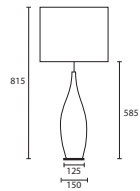

D ERIS CHARTREUSE GREEN
TORTOISESHELL with 8" Medium
Drum Oyster linen
G/ERIS/CGT 08MD/LOY