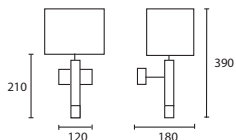

B STOCKHOLM WALL CHROME with 11" Oval Yew silk Gold pvc lining
lining
M/STKH/W/C 110V/H7/SYW/GL