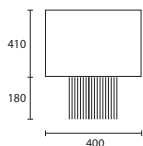

A BELVOIR BLACK SILK FRINGE MEDIUM
S/BEL/16