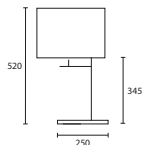

***E14 Lamp holder.**

All lamp holders are E27 unless otherwise stated.

ENQUIRIES:

Tel: +44 (0) 1732 350450

Email: sales@heathfield.co.uk

BOUTIQUE

A HECTOR with 14" Rectangle
Ivory silk Gold pvc lining
M/HECT/T 14SR/SIV/GL