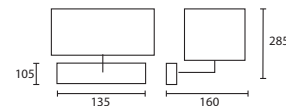

E MILO WALL MAKASSAR with 10" Rectangle Ivory silk Gold pvc lining
W/MILO/MK 10SR/SIV/GL

F

G

F TORE WALL WENGE with 10" Rectangle Oyster linen Champagne pvc lining
W/TORE/WNG 10SR/LOY/CL

G TORE WALL MAKASSAR with 10" Rectangle Ivory silk Gold pvc lining
W/TORE/MK 10SR/SIV/GL