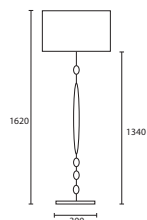

B CUBA FLOOR with 18" Thin
Drum Oyster linen

W/CUB/091 18THD/LOY