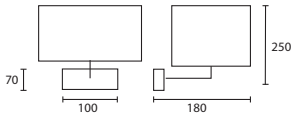

B MONDRIAN with 10" Rectangle
Oyster linen Gold pvc lining
M/MON/03W/C 10SR/LOY/GL