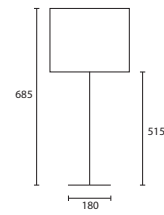

C

D

LAMPSHADE OPTIONS

SEE OUR LAMPSHADE BROCHURE FOR ALTERNATIVE
 STYLES & OPTIONS +44 (0) 1732 350450

TABLE

NOTES

All lampshades are lined in white pvc unless otherwise stated.

All our lamps will accept either Compact Fluorescent (CFL) or energy saving Halogen light bulbs, see page 222.