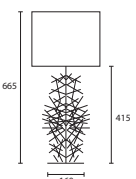

B ATOLLI with 15" Oval Mink silk
Gold pvc lining
M/ATOL
15OV/SM/GL