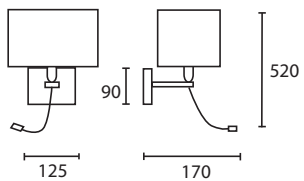

BOUTIQUE

A TRAFALGAR with 10" Rectangle
Pewter silk Silver pvc lining
M/TRAF/LED/C* 10SR/SPE/SL