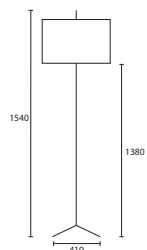

BOUTIQUE

A TRINITY with 12" Thin Drum
Mocha satin Silver pvc lining
M/TRTY/01
12THD/PSATMOCHA/SL

B TRINITY floor lamp with 18"
Thin Drum Mocha satin Silver pvc
lining
M/TRTY/02
18THD/PSATMOCHA/SL

A

B

ENQUIRIES:
Tel: +44 (0) 1732 350450
Email: sales@heathfield.co.uk