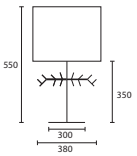

This page
OLIVE TREE MEDIUM NICKEL
with 18" Oval Ivory silk Gold pvc
lining
M/OLT/M/NKL
180V/H8/SIV/GL

A