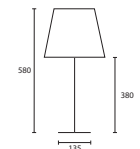

B OLIVIA NICKEL MEDIUM with
14" Sloped Oval Gilt satin Gold pvc
lining
M/OLVA/TM/NKL
14SOV/PSATGILT/GL