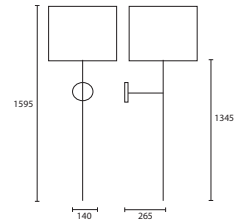

B

Opposite page
OLIVIA SCONCE BRONZE with 15" Oval Gilt satin Gold pvc lining
M/OLIV/SCN/BNZ
150V/PSATGILT/GL

A OLIVIA SCONCE NICKEL with 15" Oval Gilt satin Gold pvc lining
M/OLIV/SCN/NKL
150V/PSATGILT/GL

This page
B OLIVIA SCONCE BRONZE with 15" Oval Fig silk Gold pvc lining
M/OLIV/SCN/BNZ
150V/SFIG/GL

WALL

C OLIVIA WALL NICKEL with 11" Oval Gilt satin Gold pvc lining
M/OLIV/W/NKL
110V/PSATGILT/GL

D OLIVIA WALL BRONZE with 11" Oval Fig silk Gold pvc lining
M/OLIV/W/BNZ **110V/SFIG/GL**

NOTES

All lampshades are lined in white pvc unless otherwise stated.

All our lamps will accept either Compact Fluorescent (CFL) or energy saving Halogen light bulbs, see page 222.

All lamp holders are E27 unless otherwise stated.

ENQUIRIES:
Tel: +44 (0) 1732 350450
Email: sales@heathfield.co.uk