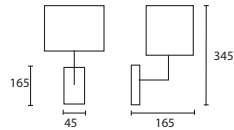

B MONDRIAN with 10" Rectangle
 Oyster linen Gold pvc lining
M/MON/03W/C 10SR/LOY/GL

A

B

C BRAQUE DOUBLE ARM CHROME
 with 14" Rectangle Fig silk Gold pvc
 lining
M/BRQ/04D/C 14SR/DBF/SFIG/GL

C

NOTES

All lampshades are lined in white pvc unless otherwise stated.