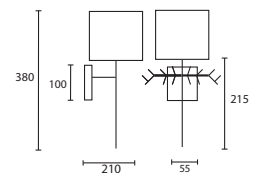

C CORAL NICKEL with 10" Thin
Sloped Oval Oyster satin
M/COR/W/NKL** **10TISOV/SATOY**