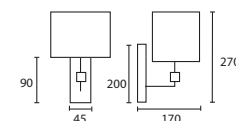

WALL

145

G

H

G BERLIN OLIVE with 10" Shield Mink ripple Yew silk lining

M/BER/OLV/C

10SHLD/RIPM/SYWL

H BERLIN AMETHYST with 10" Shield Mink silk Aubergine silk lining