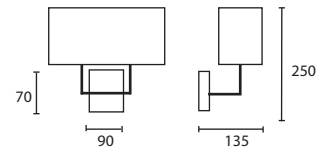

C

Opposite page
LAURANT CHROME with 12"
Rectangle Midnight satin Silver pvc
lining

MB/LAUR/C
12SR/D/PSATMIDNT/SL

This page
A ISAAC CHROME with 8" Half
Rectangle Indigo silk Silver pvc
lining

MB/ISAAC/C
08HR/SIDG/SL