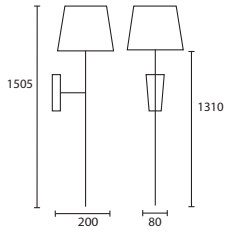

A CHIRON NICKEL SCONCE with
12" Panelled Rectangle Fig silk
Gold pvc lining
M/CHR/NKL 12PR/SFIG/GL

B CHIRON BRONZE SCONCE with
12" Panelled Rectangle Pewter silk
Gold pvc lining
M/CHR/BNZ 12PR/SPE/GL

C CHIRON CHROME SCONCE with
12" Panelled Rectangle Ivory silk
Gold pvc lining
M/CHR/C 12PR/SIV/GL

NOTES

All lampshades are lined in white pvc unless otherwise stated.

All our lamps will accept either Compact Fluorescent (CFL) or energy saving Halogen light bulbs, see page 222.

All lamp holders are E27 unless otherwise stated.

ENQUIRIES:

Tel: +44 (0) 1732 350450

Email: sales@heathfield.co.uk