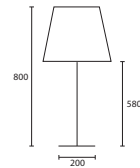

Opposite page
OLIVIA NICKEL WALL with 11" Oval
Gilt satin Gold pvc lining
(see page 133 for dimensions)
M/OLVA/W/NKL
110V/PSATGILT/GL

OLIVIA NICKEL LARGE with 16"
Sloped Oval Gilt satin Gold pvc
lining
M/OLVA/TL/NKL
16SOV/PSATGILT/GL

This page
A OLIVIA NICKEL LARGE with 16"
Sloped Oval Gilt satin Gold pvc
lining
M/OLVA/TL/NKL
16SOV/PSATGILT/GL

C