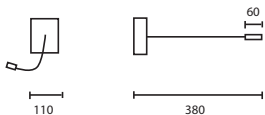

B TYRA CHROME
M/TYR/LED/C
(available in other finishes)