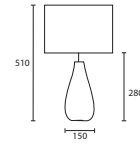

A

B

Opposite page
ERIS CHARTREUSE GREEN
TORTOISESHELL with 8" Medium
Drum Leaf satin Gold pvc lining
G/ERIS/CGT
08MD/PSATLEAF/GL

This page
A MONO LARGE CHARTREUSE
GREEN with 14" Thin Drum Oyster
linen
G/MONO/028CGT
14THD/LOY