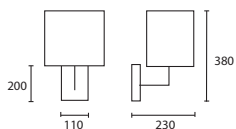

B GENEVA WALL with 10"
Rectangle Pewter silk Gold pvc
lining

M/GENV/W* 10SR/SPE/GL

*E14 Lamp holder.

All lamp holders are E27 unless
otherwise stated.

ENQUIRIES:

Tel: +44 (0) 1732 350450

Email: sales@heathfield.co.uk