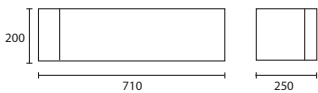

D

C TRIQUETA 2 POINT White silk Silver pvc lining