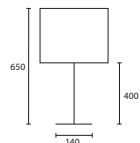

Opposite page
FONTAINE with 18" Oval Ivory silk
M/FNT 180V/SIV

This page
A FLAME with 18" Oval Pewter silk
 Silver pvc lining
M/FLM 180V/SPE/SL

TABLE

B RIVOLI with 18" Oval Oyster linen
M/RIV 180V/LOY

C AQUILLA with 15" Oval Pebble silk
 Silver pvc lining
M/AQL 150V/SPBL/SL