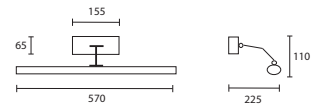

**D VITO MEDIUM OILED BRONZE
M/PIC/VITO/M/OBNZ**