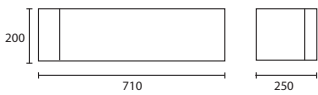

D

C TRIQUETA 2 POINT White silk Silver pvc lining