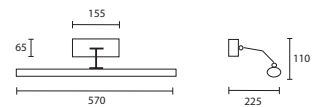

**E VITO LARGE CHROME
M/PIC/VITO/L/C**

**F VITO MEDIUM SATIN NICKEL
M/PIC/VITO/M/SN**