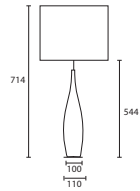

Opposite page
ERIS CHARTREUSE GREEN
TORTOISESHELL with 8" Medium
Drum Leaf satin Gold pvc lining
G/ERIS/CGT
08MD/PSATLEAF/GL

This page
A MONO LARGE CHARTREUSE
GREEN with 14" Thin Drum Oyster
linen
G/MONO/028CGT
14THD/LOY

TABLE

09

D

B LOLA CHARTREUSE GREEN with
16" Flat Drum Oyster linen
G/LOL/CGT 16FD/LOY

C VELLI FUSION with 16" Flat Drum
Gilt satin Silver pvc lining
G/VELB/01 16FD/PSATGILT/SL

D ERIS CHARTREUSE GREEN
TORTOISESHELL with 8" Medium
Drum Oyster linen
G/ERIS/CGT 08MD/LOY