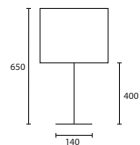

FONTAINE with 18" Oval Ivory silk
M/FNT 180V/SIV

All lamp holders are E27 unless otherwise stated.

ENQUIRIES:
Tel: +44 (0) 1732 350450
Email: sales@heathfield.co.uk