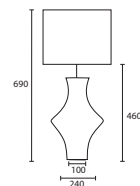

G/MAR/03 16FD/LB

MARAIS WHITE with 16" Flat
 Drum White linen

G/MAR/04 16FD/LW

TABLE

All lamp holders are E27 unless
 otherwise stated.

ENQUIRIES:
Tel: +44 (0) 1732 350450
Email: sales@heathfield.co.uk

Opposite page
 MIA OLIVE TWIST with 15" Oval
 Ivory silk Gold pvc lining
G/MIA/OLT* 150V/GL