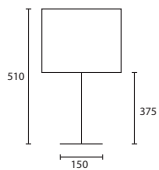

C

All lamp holders are E27 unless
otherwise stated.

ENQUIRIES:

Tel: +44 (0) 1732 350450

Email: sales@heathfield.co.uk