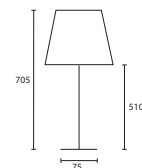

*G9 lamp holders
(A G9 halogen lamp is required)

ENQUIRIES:
Tel: +44 (0) 1732 350450
Email: sales@heathfield.co.uk