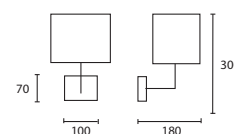

A

B

BOUTIQUE

183

C

D

C DAKOTA WALL CHROME with 8" Rectangle Pewter silk Gold pvc lining

M/DAK/W/C* 08SR/H7/SPE/GL