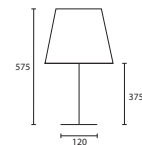

This page
A LOUIS MEDIUM GOLD with 14"
Sloped Oval Ivory satin Champagne
pvc lining

M/LOUIS/M/GLD
14SOV/PSATIV/CL