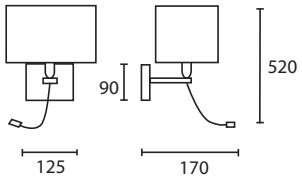

BOUTIQUE

A TRAFALGAR with 10" Rectangle
Pewter silk Silver pvc lining
M/TRAF/LED/C* 10SR/SPE/SL