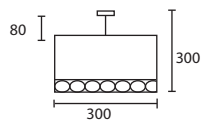

A SALZBURG - Bespoke fitting