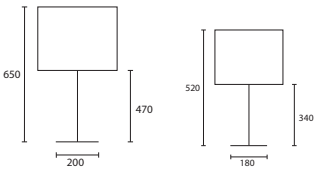

B DAKOTA MEDIUM BRONZE with
 10" Rectangle Pewter silk Gold pvc
 lining
M/DAK/M/BNZ 10SR/SPE/GL

A

B

TABLE

C HULA with 15" Oval Pewter
 velvet Silver pvc lining
M/HUL/045 15OV/VPE/SL

D DIZZY with 12" Flat Drum
 Bronze velvet Gold pvc lining
M/DIZ/046 12FD/VBNZ/GL