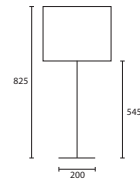

THEO FLOOR WENGE with 24"
Oval Pebble silk Delph Blue silk lining
W/THEO/F/WNG
240V/SPBL/SDELPL

This page
A SPIRE LARGE BLACK LACQUER
with 12" Medium Drum Ivory silk
Gold pvc lining
W/SPR/01
12MD/SIV/GL

TABLE