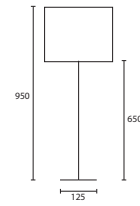

C

D

A

B

C

D

Opposite page
FONTAINE with 18" Oval Ivory silk
M/FNT 180V/SIV

This page
FLAME with 18" Oval Pewter silk
 Silver pvc lining
M/FLM 180V/SPE/SL