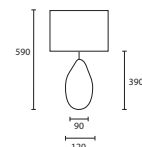

B SEVILLE PEWTER with 16" Flat
 Drum Pewter silk Gold pvc lining
C/SEVL/PWT
16FD/SPE/GL

TABLE

C

D

C CORDOBA LARGE PEWTER with
 20" Thin Drum Pewter silk Gold pvc
 lining
C/CRDB/L/PWT
20THD/SPE/GL

D CORDOBA MEDIUM PEWTER
 with 16" Thin Drum Pewter silk
 Gold pvc lining
C/CRDB/M/PWT
16THD/SPE/GL