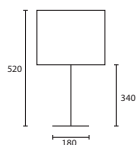

BOUTIQUE

A DAKOTA LARGE BRONZE with
14" Rectangle Fig silk Gold pvc
lining

M/DAK/L/BNZ 14SR/SFIG/GL

B DAKOTA MEDIUM BRONZE with
10" Rectangle Fig silk Gold pvc
lining

M/DAK/M/BNZ 10SR/SFIG/GL

All lamp holders are E27 unless
otherwise stated.