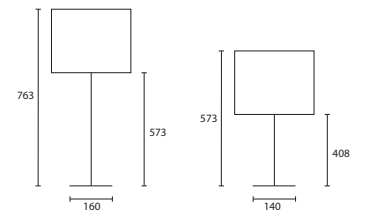

Opposite page
MARLI MEDIUM ANTIQUE OAK
with 14" Thin Drum Oyster linen
Champagne pvc lining
W/MAR/M/AOK 14THD/LOY/CL

This page
A MARLI LARGE ANTIQUE OAK
with 16" Thin Drum Oyster linen
Champagne pvc lining
W/MAR/L/AOK 16THD/LOY/CL

B MARLI MEDIUM ANTIQUE OAK
with 14" Thin Drum Oyster linen
Champagne pvc lining
W/MAR/M/AOK 14THD/LOY/CL

C

D

C EPSOM ANTIQUE OAK with 14"
French Drum Ivory silk Champagne
pvc lining
W/EPM/AOK 14FRD/SIV/CL

D BOLIVIA with 12" Medium Drum
Pebble silk Gold pvc lining
W/BLVA/01 12MD/SPBL/GL

All lamp holders are E27 unless
otherwise stated.

ENQUIRIES:
Tel: +44 (0) 1732 350450
Email: sales@heathfield.co.uk