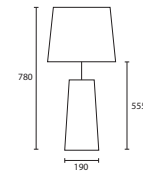

B SELINIA MEDIUM BLACK CUT
GLASS with 16" French Drum
Truffle silk Gold pvc lining
G/SELN/M/B 16FRD/STRF/GL