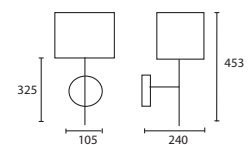

G HENLEY NICKEL with 8" Flat Drum Ivory silk Yew silk lining
M/HEN/03/NKL
08FD/SIV/SYWL

H HENLEY ANTIQUE BRASS with 8" Flat Drum Mocha satin Gold pvc lining
M/HEN/AB
08FD/PSATMOCH/GL