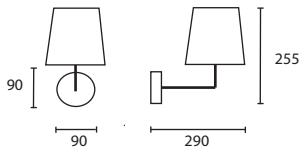

All lamp holders are E27 unless
 otherwise stated.

ENQUIRIES:

Tel: +44 (0) 1732 350450

Email: sales@heathfield.co.uk

A

B

Opposite page
 ADELE CHROME with 8" Empire
 Ore silk Gold pvc lining
MB/ADELE/C 08E/SOR/GL