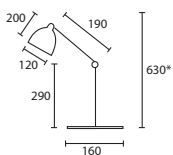

B JATO SQUARE CHROME
M/JATO/S/C*

A