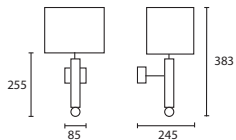

B ARKONA WALL with 8" Flat
Drum Fig silk Gold pvc lining
M/ARK/W* 08FD/SFIG/GL

*E14 Lamp holder.

All lamp holders are E27 unless
otherwise stated.

ENQUIRIES:

Tel: +44 (0) 1732 350450

Email: sales@heathfield.co.uk