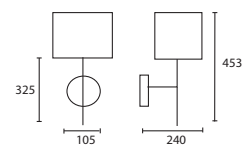

H HENLEY ANTIQUE BRASS with
8” Flat Drum Mocha satin Gold pvc
lining
M/HEN/AB
08FD/PSATMOCH/GL