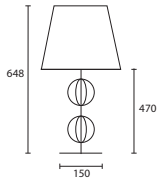

Opposite page
ROLLO ANTIQUE BRONZE with 16"
French Drum Ivory silk Champagne
pvc lining
M/ROL/ABNZ 16FRD/SIV/CL

This page
A ROLLO ANTIQUE GOLD with 16"
French Drum Ivory silk Champagne
pvc lining
M/ROL/AG 16FRD/SIV/CL

B ROLLO ANTIQUE BRONZE with
16" French Drum Ivory silk
Champagne pvc lining
M/ROL/ABNZ 16FRD/SIV/CL

A