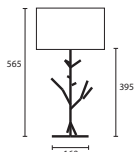

This page
A CORAL with 12" Rectangle
Pebble silk Silver pvc lining
M/COR
12SR/SPBL/SL

A