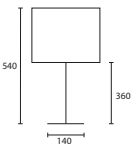

D THISBE with 13" Oval Oyster linen
M/THSB/NKL
130V/LOY

*Available as left and right facing pairs.
**E14 lamp holders.

All lamp holders are E27 unless otherwise stated.

All Lamps shown are also available in Gold Leaf finishes