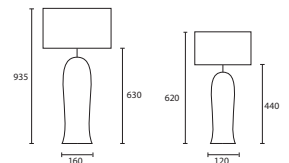

C BEATRICE NICKEL LARGE with
18" Oval Gilt satin Gold pvc lining
M/BEA/L/NKL
18OV/PSATGILT/GL

D BEATRICE NICKEL MEDIUM
with 15" Oval Ivory satin Gold pvc
lining
M/BEA/M/NKL
15OV/PSATIV/GL