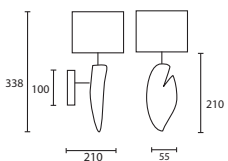

*Available in left and right pairs