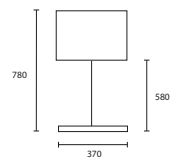

C DORSI CHROME with 16" Ellipse Olive silk Gold pvc lining
M/DOR/C
16EL/SOLV/GL

D BLAKE NICKEL with 10" Rectangle Ivory silk Gold pvc lining
M/BLKE/NKL
10REC/H8W6/SIV/GL

All lamp holders are E27 unless otherwise stated.