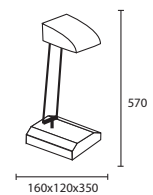

This page
A CASABLANCA with 12" Thin Drum Gilt satin Gold pvc lining
M/CASA/T 12THD/PSATGILT/GL

A

B

C

DESK 115

B IXWORTH BRASS with 10" Rectangle Ivory silk Gold pvc lining
M/IXW/B 10REC/H8W6/SIV/GL

C DELIUS BRASS
M/DLS/B*