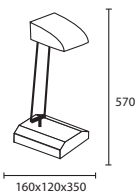

B JATO SQUARE CHROME
M/JATO/S/C*

A

B

116 **DESK**

C DELIUS CHROME
M/DLS/C**

D OSLO DESK NICKEL
M/OSL/NKL

*E14 Lamp holder.
 **G6.35 Lamp.

All lamp holders are E27 unless otherwise stated.