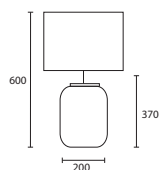

Opposite page
BUBBLE CLEAR with 16" Bubble
Oval Pebble silk Silver pvc lining
G/BUB/CL 16BUO/SPBL/SL

SOPHIA SMOKE with 16" Flat Drum
Pebble silk Gold pvc lining
G/SOPH/SM 16FD/SPBL/GL

This page
A BUBBLE SMOKE with 16"
Bubble Oval Pewter silk Silver pvc
lining
G/BUB/SM 16BUO/SPE/SL

B BUBBLE OLIVE with 16" Bubble
Oval Pewter silk Silver pvc lining
G/BUB/OL 16BUO/SPE/SL

A