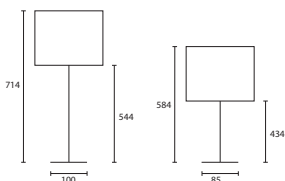

Opposite page
TALIUS with 16" Flat Drum Gilt
satin Gold pvc lining
G/TAL 16FD/PSATGILT/GL

This page
A MONO LARGE BLACK with 14"
Thin Drum Black silk Silver pvc
lining
G/MONO/028B 14THD/SB/SL

B MONO MEDIUM BLACK with 12"
Thin Drum Black silk Silver pvc
lining
G/MONO/029B 12THD/SB/SL

A

B

72 TABLE

C MONO LARGE WHITE with 14"
Thin Drum White silk Silver pvc
lining
G/MONO/028W 14THD/SW/SL

D MONO MEDIUM WHITE with 12"
Thin Drum White silk Silver pvc
lining
G/MONO/029W 12THD/SW/SL

D

All lamp holders are E27 unless
otherwise stated.

ENQUIRIES:
Tel: +44 (0) 1732 350450
Email: sales@heathfield.co.uk