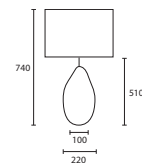

B SEVILLE PEWTER with 16" Flat
 Drum Pewter silk Gold pvc lining
C/SEVL/PWT
16FD/SPE/GL

TABLE

C

D

C CORDOBA LARGE PEWTER with
 20" Thin Drum Pewter silk Gold pvc
 lining
C/CRDB/L/PWT
20THD/SPE/GL

D CORDOBA MEDIUM PEWTER
 with 16" Thin Drum Pewter silk
 Gold pvc lining
C/CRDB/M/PWT
16THD/SPE/GL