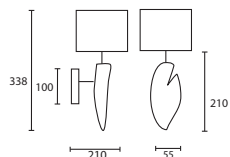

Opposite page
ACANTHUS NICKEL with 9" Oval
Mocha satin Gold pvc lining
M/ACAN/W/NKL
09OVSM/H7/PSATMOCH/GL

This page
A ACANTHUS NICKEL with 10"
Crescent Ivory satin Silver
pvc lining
M/ACAN/W/NKL
10CRES/PSATIV/SL

B HORN NICKEL with 9" Oval
Gilt satin Gold pvc lining
M/HORN/W/NKL*
09OV/PSATGILT/GL

C LEAF OILED BRONZE with 8"
Flat Drum Ivory silk Gold pvc lining
M/LEAF/W/OBNZ*
08FD/SIV/GL

D LEAF NICKEL with 8" Flat Drum
Oyster satin
M/LEAF/W/NKL*
08FD/SAT0Y

C

*Available in left and right pairs

All Wall Lights shown on this page
have E14 lamp holders.

ENQUIRIES:

Tel: +44 (0) 1732 350450

Email: sales@heathfield.co.uk