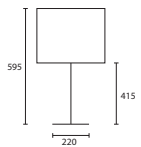

ENQUIRIES:

Tel: +44 (0) 1732 350450

Email: sales@heathfield.co.uk

BOUTIQUE

A MADISON TABLE CHROME with
15" Oval Mocha satin Silver pvc
lining

M/MADN/T/C

150V/H7/PSATMOCH/SL

B MADISON WALL CHROME with 9"
Oval Mocha satin Silver pvc lining