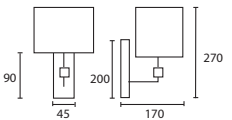

C

D

All Wall Lights shown on this page
have E14 lamp holders.

ENQUIRIES:

Tel: +44 (0) 1732 350450

Email: sales@heathfield.co.uk