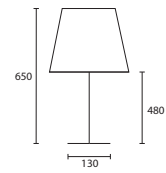

A

B

Opposite page
CUBA WENGE with 12" Flat Drum
Pebble silk Silver pvc lining

W/CUB/T/WNG
12FD/SPBL/SL

This page
A BELLO CLUB WENGE with 16"
Sloped Oval Oyster satin
Champagne pvc lining

W/BEL/028WNG
16SOV/SATTOY/CL