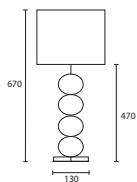

C OPERA 2 BALL TORTOISESHELL
with 10" Medium Drum Oyster linen
G/OP/020T 10MD/LOY