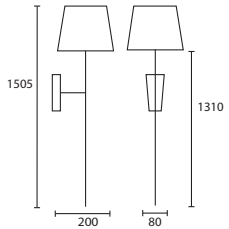

A CHIRON NICKEL SCONCE with
12" Panelled Rectangle Fig silk
Gold pvc lining
M/CHR/NKL 12PR/SFIG/GL

B CHIRON BRONZE SCONCE with
12" Panelled Rectangle Pewter silk
Gold pvc lining
M/CHR/BNZ 12PR/SPE/GL

C CHIRON CHROME SCONCE with
12" Panelled Rectangle Ivory silk
Gold pvc lining
M/CHR/C 12PR/SIV/GL

NOTES

All lampshades are lined in white pvc unless otherwise stated.

All our lamps will accept either Compact Fluorescent (CFL) or energy saving Halogen light bulbs, see page 222.

All lamp holders are E27 unless otherwise stated.

ENQUIRIES:

Tel: +44 (0) 1732 350450

Email: sales@heathfield.co.uk