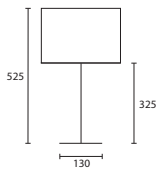

Opposite page
LIVINGSTONE BRASS with 14" Flat
Drum Fig silk Gold pvc lining
M/LIV/098/B 14FD/SFIG/GL

This page
A ELGIN BRASS with 8" Flat Drum
Fig silk Gold pvc lining
M/ELG/099/B 08FD/SFIG/GL