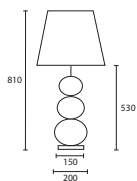

Opposite page
JULIANNE TORTOISESHELL with
16" Retro Drum Oyster linen Gold
pvc lining
G/JUL/018T 16RD/LOY/GL

This page
A OPERA 3 BALL TORTOISESHELL
with 18" Retro Drum Oyster linen
G/OP/02IT 18RD/LOY

A

B OPERA 4 BALL TORTOISESHELL
with 14" Flat Drum Oyster linen
G/OP/022T 14FD/LOY

C OPERA 2 BALL TORTOISESHELL
with 10" Medium Drum Oyster linen
G/OP/020T 10MD/LOY

D JULIANNE TORTOISESHELL with
16" Retro Drum Oyster linen Gold
pvc lining
G/JUL/018T 16RD/LOY/GL

ENQUIRIES:
Tel: +44 (0) 1732 350450
Email: sales@heathfield.co.uk