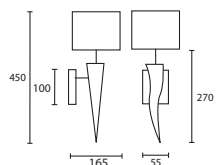

Opposite page
ACANTHUS NICKEL with 9" Oval
Mocha satin Gold pvc lining
M/ACAN/W/NKL
09OVSM/H7/PSATMOCH/GL

This page
A ACANTHUS NICKEL with 10"
Crescent Ivory satin Silver
pvc lining
M/ACAN/W/NKL
10CRES/PSATIV/SL

B HORN NICKEL with 9" Oval
Gilt satin Gold pvc lining
M/HORN/W/NKL*
09OV/PSATGILT/GL

A

C LEAF OILED BRONZE with 8"
Flat Drum Ivory silk Gold pvc lining
M/LEAF/W/OBNZ*
08FD/SIV/GL

D LEAF NICKEL with 8" Flat Drum
Oyster satin
M/LEAF/W/NKL*
08FD/SAT0Y

*Available in left and right pairs

All Wall Lights shown on this page
have E14 lamp holders.

ENQUIRIES:

Tel: +44 (0) 1732 350450

Email: sales@heathfield.co.uk