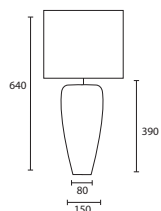

C ESME SAPPHIRE with 15" Oval
 Gunmetal silk Silver pvc lining
G/ESM/SAPH 150V/SGU/SL

D ESME ROSE with 16" Sloped
 Oval Ivory satin Champagne pvc
 lining
G/ESM/ROSE 16SOV/PSATIV/CL

A

B

C

D

44 TABLE

These glass lamps are individually free blown and will vary slightly in height.