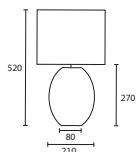

C CROCUS IN OLIVE TWIST with
10" Tall French Drum White silk
G/CRO/OLT 10TFRD/SW