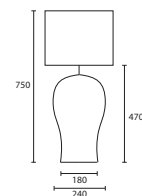

C FINN BRONZE with 16" Flat Drum
Pebble silk
M/FINN/BNZ 16FD/SPBL

NOTES

All lampshades are lined in white pvc unless otherwise stated.

All our lamps will accept either Compact Fluorescent (CFL) or energy saving Halogen light bulbs, see page 222.

All lamp holders are E27 unless otherwise stated.

ENQUIRIES:
Tel: +44 (0) 1732 350450
Email: sales@heathfield.co.uk