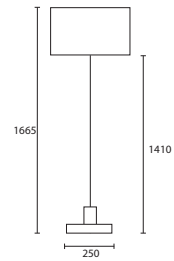

NOTES

All lampshades are lined in white pvc unless otherwise stated.

All our lamps will accept either Compact Fluorescent (CFL) or energy saving Halogen light bulbs, see page 222.

All lamp holders are E27 unless otherwise stated.

ENQUIRIES:

Tel: +44 (0) 1732 350450

Email: sales@heathfield.co.uk