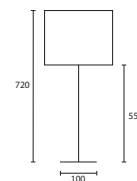

This page
A OPERA 3 BALL AMETHYST with
16" Flat Drum Mocha satin Silver
pvc lining
G/OP/AMET/03
16FD/PSATMOCH/SL