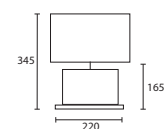

D

C BERGEN WENGE with 14" Rectangle Oyster linen Champagne pvc lining

W/BERG/WNG 14SR/LOY/CL

D TORE WALL WENGE with 10" Rectangle Oyster linen Champagne pvc lining

W/TORE/WNG* 10SR/LOY/CL