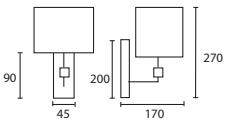

C

D

All Wall Lights shown on this page
have E14 lamp holders.

ENQUIRIES:

Tel: +44 (0) 1732 350450

Email: sales@heathfield.co.uk

E

F