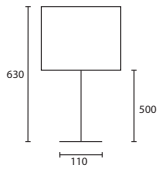

Opposite page
LIVINGSTONE BRASS with 14" Flat
Drum Fig silk Gold pvc lining
M/LIV/098/B 14FD/SFIG/GL

This page
A ELGIN BRASS with 8" Flat Drum
Fig silk Gold pvc lining
M/ELG/099/B 08FD/SFIG/GL

A

B BROXBURN BRASS with 16" Flat Drum Fig silk Gold pvc lining
M/BROX/096/B 16FD/SFIG/GL

C LIVINGSTONE BRASS with 14" Retro Drum Fig silk Gold pvc lining
M/LIV/098/B 14RD/SFIG/GL

All lamp holders are E27 unless otherwise stated.

ENQUIRIES:
Tel: +44 (0) 1732 350450
Email: sales@heathfield.co.uk