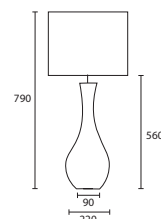

A

B

76 TABLE

C SOPHIA CLEAR with 16" Flat
 Drum Mink silk Silver pvc lining
G/SOPH/CL 16FD/SM/SL

D SOPHIA OLIVE with 16" Flat
 Drum Pewter silk Silver pvc lining
G/SOPH/OL 16FD/SPE/SL

C

D

These glass lamps are individually free blown and the optic pattern will vary.