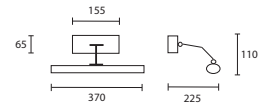

PICTURE

151