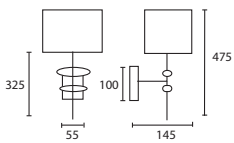

Opposite page
DALI BRONZE with 10" Crescent
Mocha satin Gold pvc lining
M/DAL/BNZ
10CRES/PSATMOCH/GL

This page
A DALI BRONZE with 9" Oval Ivory
silk Gold pvc lining
M/DAL/BNZ
09OVSM/H7/SIV/GL

B CHAGALL BRONZE with 10"
Crescent Pebble silk Gold pvc
lining
M/CHA/BNZ
10CRES/SPBL/GL

A

C DALI BRASS/BLACK with 9"
Oval Ivory silk Gold pvc lining
M/DAL/BRBLK
09OVSM/H7/SIV/GL

D CHAGALL BRASS/BLACK with
10" Thin Sloped Oval Ivory silk
Gold pvc lining
M/CHA/BRBLK
10TSOV/SIV/GL

C

All Wall Lights shown on this page
have E14 lamp holders.

ENQUIRIES:
Tel: +44 (0) 1732 350450
Email: sales@heathfield.co.uk