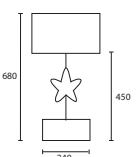

D STARFISH RECTANGLE with 12"
Rectangle Gilt satin Silver pvc lining
M/STAR
12REC/H9/PSATGILT/SL

C