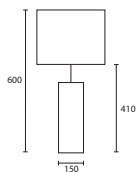

All lamp holders are E27 unless otherwise stated.

ENQUIRIES:

Tel: +44 (0) 1732 350450

Email: sales@heathfield.co.uk

C

BOUTIQUE

A DARWIN LARGE CUBE WENGE
with 16" Thin Drum Oyster linen
Champagne pvc lining
W/DAR/L/WNG* 16THD/LOY/CL