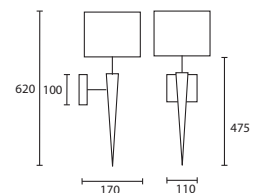

BOUTIQUE

C

D

C KIROV with 16" Rectangle Pewter silk Silver pvc lining
M/KIRV/01 16SR/DBF/SPE/SL

D KIROV WALL with 10" Rectangle Pewter silk Silver pvc lining
M/KIRV/02 10SR/SPE/SL

All lamp holders are E27 unless otherwise stated.