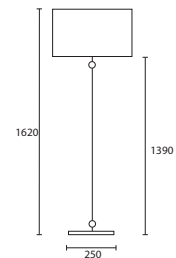

FLOOR

167

B CASABLANCA with 16" Flat
Drum Ivory satin Gold pvc lining

M/CASA/F 16FD/PSATIV/GL