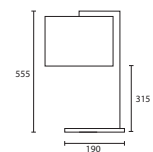

DESK 115

B IXWORTH BRASS with 10" Rectangle Ivory silk Gold pvc lining
M/IXW/B 10REC/H8W6/SIV/GL

C DELIUS BRASS
M/DLS/B*