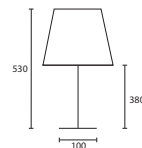

All lamp holders are E27 unless
otherwise stated.

ENQUIRIES:
Tel: +44 (0) 1732 350450
Email: sales@heathfield.co.uk