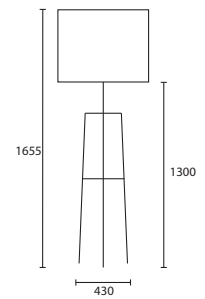

D TRIPOD WENGE with 18" Medium Drum Oyster linen
W/TRPD/WNG 18MD/LOY

E ROCOCO FLOOR BLACK LACQUER with 14" Tall French Drum Fig silk Gold pvc lining
W/ROC/02 14TFD/SFIG/GL