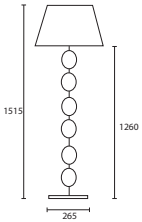

A

B

NOTES

All lampshades are lined in white pvc unless otherwise stated.

All our lamps will accept either Compact Fluorescent (CFL) or energy saving Halogen light bulbs, see page 222.

All lamp holders are E27 unless otherwise stated.

ENQUIRIES:

Tel: +44 (0) 1732 350450

Email: sales@heathfield.co.uk