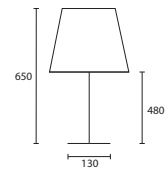

This page
A BELLO CLUB WENGE with 16"
Sloped Oval Oyster satin
Champagne pvc lining

W/BEL/028WNG
16SOV/SATTOY/CL

C