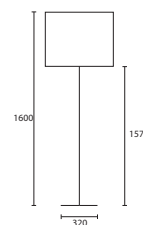

C STOCKHOLM CHROME with 20"
Thin Drum Yew silk Gold pvc lining
M/STKH/F/C 20THD/SYW/GL