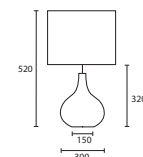

C ISOBEL SMOKE with 14" Flat
Drum Mink velvet Gold pvc lining
G/ISO/019 14FD/VM/GL

D ARIADNE SMOKE with 16" Flat
Drum Bronze velvet Gold pvc lining
G/ARI/01 16FD/VBNZ/GL