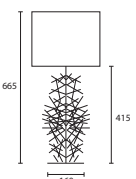

B ATOLLI with 15" Oval Mink silk
Gold pvc lining
M/ATOL
15OV/SM/GL