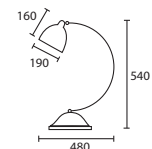

D OSLO DESK NICKEL
M/OSL/NKL

*E14 Lamp holder.
**G6.35 Lamp.

All lamp holders are E27 unless otherwise stated.

ENQUIRIES:
Tel: +44 (0) 1732 350450
Email: sales@heathfield.co.uk