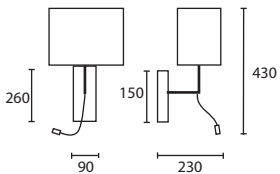

A RUBEN BRONZE with 8" Shield
Ivory satin Gold pvc lining
M/LED/RBN/BNZ
08SHLD/PSATIV/GL

B RUBEN CHROME with 8" Shield
Antique Gold silk Gold pvc lining
M/LED/RBN/C
08SHLD/SAG/GL

A