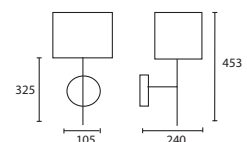

All Wall Lights shown on this page
have E14 lamp holders.

ENQUIRIES:
Tel: +44 (0) 1732 350450
Email: sales@heathfield.co.uk

G

H