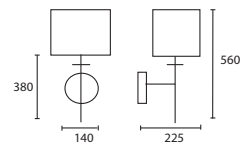

WALL

C OLIVIA WALL NICKEL with 11" Oval Gilt satin Gold pvc lining
M/OLIV/W/NKL
110V/PSATGILT/GL

D OLIVIA WALL BRONZE with 11" Oval Fig silk Gold pvc lining
M/OLIV/W/BNZ **110V/SFIG/GL**