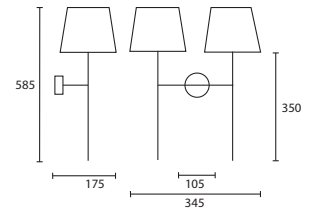

ENQUIRIES:
Tel: +44 (0) 1732 350450
Email: sales@heathfield.co.uk

Opposite page
BECKETT NICKEL
M/BECK/NKL
(Takes 2 x SES candle lamps)

This page
A BRECHT DOUBLE (ACRYLIC) with 2
x 10" Thin Sloped Oval Ivory silk Gold
pvc lining
M/BRCHT/D/NKL 10TISOV/SIV/GL