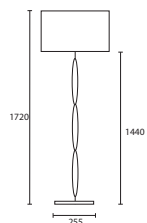

All lamp holders are E27 unless
otherwise stated.