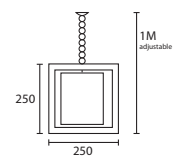

PENDANTS

213

C DERWENT ANTIQUE BRASS
CUBE SMALL with 8" Drum Oyster
linen

M/DER/S/AB 08MD/H7.5/LOY