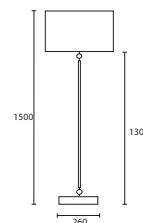

C ARKONA FLOOR with 20" Thin Drum Fig silk Gold pvc lining
M/ARK/F 20THD/SFIG/GL