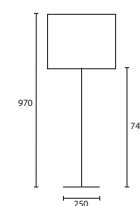

D CORINTH BRONZE with 18"
 Straight Rectangle Ivory silk Gold
 pvc lining
M/COR/BNZ 18SR/SIV/GL*

***Available as left and right
 facing pairs**

Opposite page
HERMITAGE MEDIUM GOLD LEAF
with 14" Flat Drum Ivory silk Gold
pvc lining