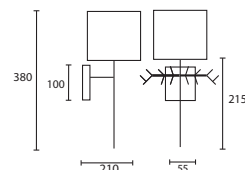

A SEATTLE NICKEL with 10"
 Shield Mocha satin Gold pvc lining
M/STTL/W/NKL**
10SHLD/PSATMOCH/GL

WALL

C

D

B OLIVE TREE NICKEL with 11" Oval
 Ivory silk Gold pvc lining
M/OLTW/NKL 110V/H6½/SIV/GL**

C CORAL NICKEL with 10" Thin
 Sloped Oval Oyster satin
M/COR/W/NKL 10TISOV/SATOY**