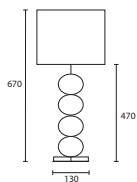

C OPERA 2 BALL TORTOISESHELL
with 10" Medium Drum Oyster linen
G/OP/020T 10MD/LOY