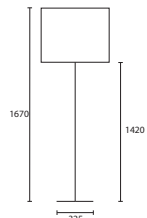

Opposite page
THEO WENGE TABLE with 13" Oval
Pebble silk Delph Blue silk lining
(see page 107 for dimensions)

W/THEO/WNG
130V/SPBL/SDELPL

THEO FLOOR WENGE with 24" Oval
Pebble silk Delph Blue silk lining

W/THEO/F/WNG
240V/SPBL/SDELPL

A