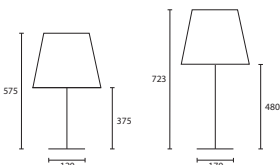

LOUIS MEDIUM NICKEL with
14" Sloped Oval Ivory satin
Champagne pvc lining
M/LOUIS/M/NKL
14SOV/PSATIV/CL

LOUIS LARGE NICKEL with 18"
Sloped Oval Ivory satin Champagne
pvc lining
M/LOUIS/L/NKL
18SOV/PSATIV/CL

C