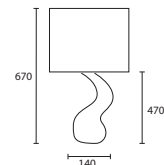

TABLE

These glass lamps are individually free blown and will vary slightly in height.

NOTES

All lampshades are lined in white pvc unless otherwise stated.

All our lamps will accept either Compact Fluorescent (CFL) or energy saving Halogen light bulbs, see page 222.

All lamp holders are E27 unless otherwise stated.

ENQUIRIES:
Tel: +44 (0) 1732 350450
Email: sales@heathfield.co.uk