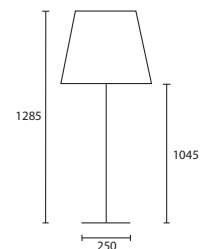

FLOOR

159

NOTES

All lampshades are lined in white pvc unless otherwise stated.

All our lamps will accept either Compact Fluorescent (CFL) or energy saving Halogen light bulbs, see page 222.

All lamp holders are E27 unless otherwise stated.

ENQUIRIES:

Tel: +44 (0) 1732 350450

Email: sales@heathfield.co.uk