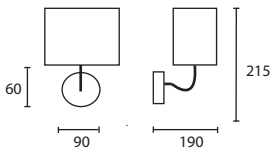

ENQUIRIES:

Tel: +44 (0) 1732 350450

Email: sales@heathfield.co.uk

Opposite page
 CAMILLE CHROME with 8" Crescent
 Indigo silk Silver pvc lining
MB/CAML/C 08CRES/SIDG/SL

This page
A ANAIS CHROME with 8" Crescent
 White silk Silver pvc lining
MB/ANAIS/C 08CRES/SW/SL