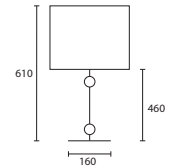

Opposite page
HECTOR with 10" Rectangle Ivory silk Gold pvc lining
M/HECT/T 10SR/SIV/GL

This page
A CASABLANCA with 12" Thin Drum Gilt satin Gold pvc lining
M/CASA/T 12THD/PSATGILT/GL

A

DESK 115

B IXWORTH BRASS with 10" Rectangle Ivory silk Gold pvc lining
M/IXW/B 10REC/H8W6/SIV/GL

C DELIUS BRASS
M/DLS/B*

*G6.35 Lamp.

All lamp holders are E27 unless otherwise stated.

ENQUIRIES:
Tel: +44 (0) 1732 350450
Email: sales@heathfield.co.uk