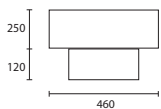

D

C TWO TIER GREEN DRUM with
Yew silk Gold pvc lining
S/TT/18/SYW/GL*