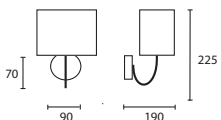

D CAMILLE CHROME with 8" Crescent Antique Gold silk Silver pvc lining
MB/CAML/C
08CRES/SAG/SL

C

D

All Wall Lights shown on this page have E14 lamp holders.

ENQUIRIES:

Tel: +44 (0) 1732 350450

Email: sales@heathfield.co.uk