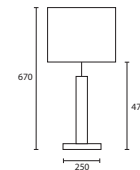

D

C MILTON DESK with 16"
Rectangle Oyster linen

W/MIL/082 16SR/LOY

D AALTO DESK with 12" Thin
Drum Gilt satin Gold pvc lining

W/ALT/01 12THD/PSATGILT/GL