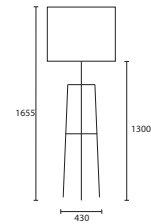

D BOLIVIA floor lamp with 18"
Medium Drum Pebble silk Gold pvc
lining

W/BLVA/02 18MD/SPBL/GL