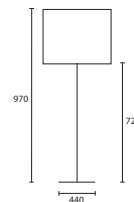

A

B

Opposite page
FLEUR LARGE GOLD with 24"
 Rectangle Ivory silk Champagne
 pvc lining
M/FLE/GLD/L
24SR/SIV/CL

This page
A FLEUR LARGE SILVER with 24"
 Rectangle Black silk Silver pvc
 lining
M/FLE/SLV/L
24SR/SB/SL