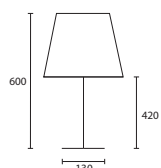

C BALLET MIRROR AUBERGINE
with 16" French Drum Fig silk Gold
pvc lining
G/BAL/AUB
16FRD/SFIG/GL

A

B

C

NOTES

All lampshades are lined in white
pvc unless otherwise stated.

All our lamps will accept either
Compact Fluorescent (CFL) or
energy saving Halogen light bulbs,
see page 222.