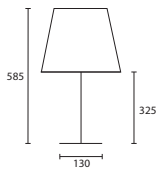

C

All lamp holders are E27 unless otherwise stated.

ENQUIRIES:
Tel: +44 (0) 1732 350450
Email: sales@heathfield.co.uk

A

B

Opposite page
 THEO WENGE with 13" Oval Pebble
 silk Delph Blue silk lining
W/THEO/T/WNG
130V/SPBL/SDELPL