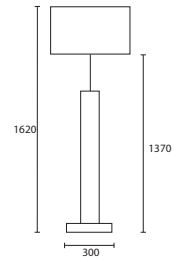

ENQUIRIES:

Tel: +44 (0) 1732 350450

Email: sales@heathfield.co.uk

C

D

C MILTON RECTANGLE with 20" Rectangle Oyster linen Gold pvc lining

W/MIL/081 20SR/LOY/GL

D MILTON ROUND with 20" Flat Drum Oyster linen Gold pvc lining