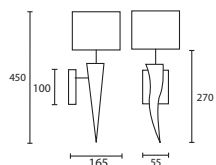

Opposite page
ACANTHUS NICKEL with 9" Oval
Mocha satin Gold pvc lining
M/ACAN/W/NKL
09OVSM/H7/PSATMOCH/GL

This page
A ACANTHUS NICKEL with 10"
Crescent Ivory satin Silver
pvc lining
M/ACAN/W/NKL
10CRES/PSATIV/SL

B HORN NICKEL with 9" Oval
Gilt satin Gold pvc lining
M/HORN/W/NKL*
09OV/PSATGILT/GL

A

C LEAF OILED BRONZE with 8"
Flat Drum Ivory silk Gold pvc lining
M/LEAF/W/OBNZ*
08FD/SIV/GL

D LEAF NICKEL with 8" Flat Drum
Oyster satin
M/LEAF/W/NKL*
08FD/SATYO

*Available in left and right pairs

All Wall Lights shown on this page
have E14 lamp holders.

ENQUIRIES:
Tel: +44 (0) 1732 350450
Email: sales@heathfield.co.uk