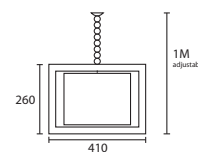

A

B

C

Opposite page
DERWENT ANTIQUE BRASS CUBE
SMALL with 8" Drum Oyster linen
M/DER/S/AB 08MD/H7.5/LOY

This page
A DERWENT ANTIQUE BRASS
CUBE LARGE with 12" Drum Oyster
linen

M/DER/L/AB 12MD/H11/LOY

B DERWENT ANTIQUE BRASS
CUBE MEDIUM with 14" Drum
Oyster linen

M/DER/M/AB 14FD/H7.5/LOY

C DERWENT ANTIQUE BRASS
CUBE SMALL with 8" Drum Oyster
linen

M/DER/S/AB 08MD/H7.5/LOY

PENDANTS

213

NOTES

All lampshades are lined in white pvc unless otherwise stated.

All our lamps will accept either Compact Fluorescent (CFL) or energy saving Halogen light bulbs, see page 222.

All lamp holders are E27 unless otherwise stated.

ENQUIRIES:
Tel: +44 (0) 1732 350450
Email: sales@heathfield.co.uk